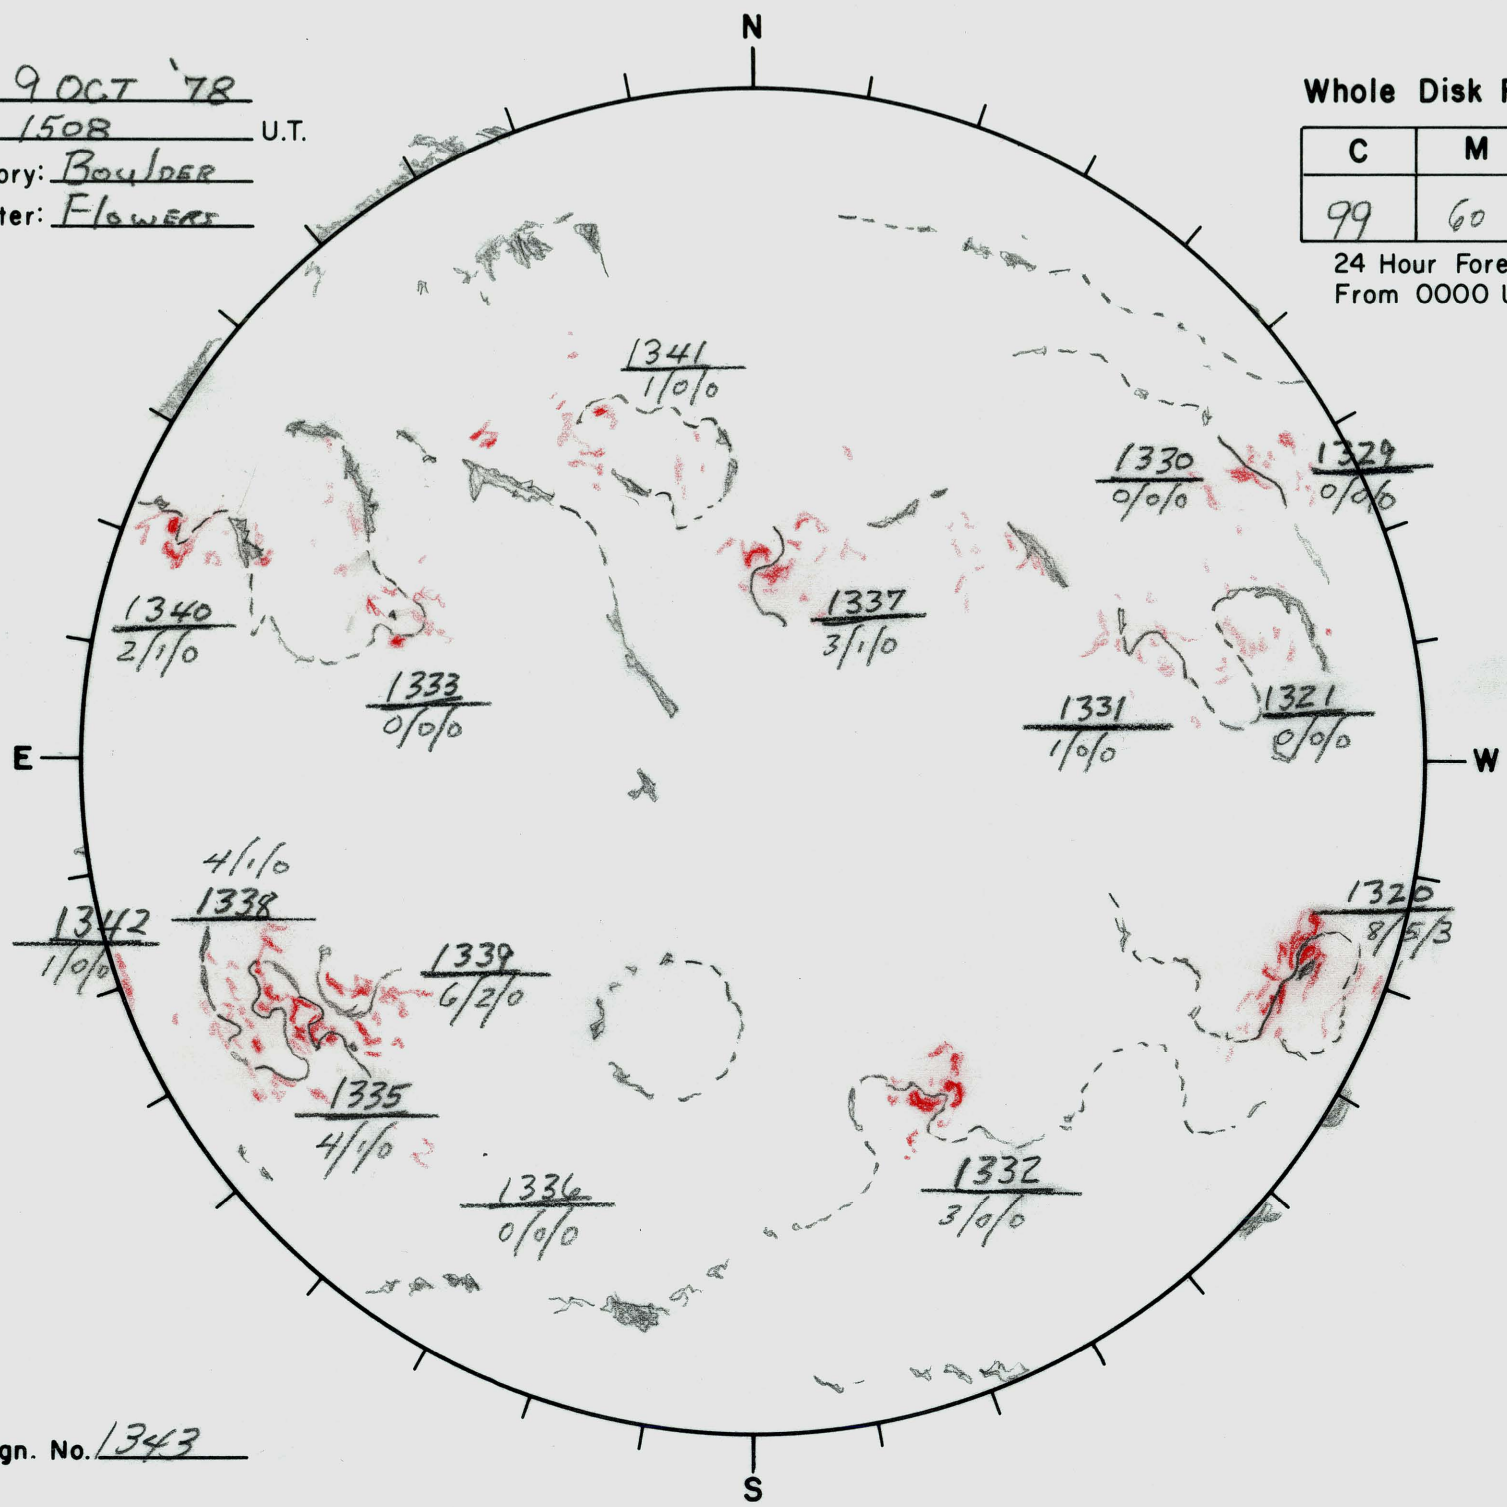

Date: 9 OCT '78
 Time: 1508 U.T.
 Observatory: BOULDER
 Forecaster: FLOWERS

Whole Disk Forecast

C	M	X
99	60	30

24 Hour Forecast
 From 0000 U.T. to 0000 U.T.

Next Rgn. No. 1343

L_t 102
 B_t +6