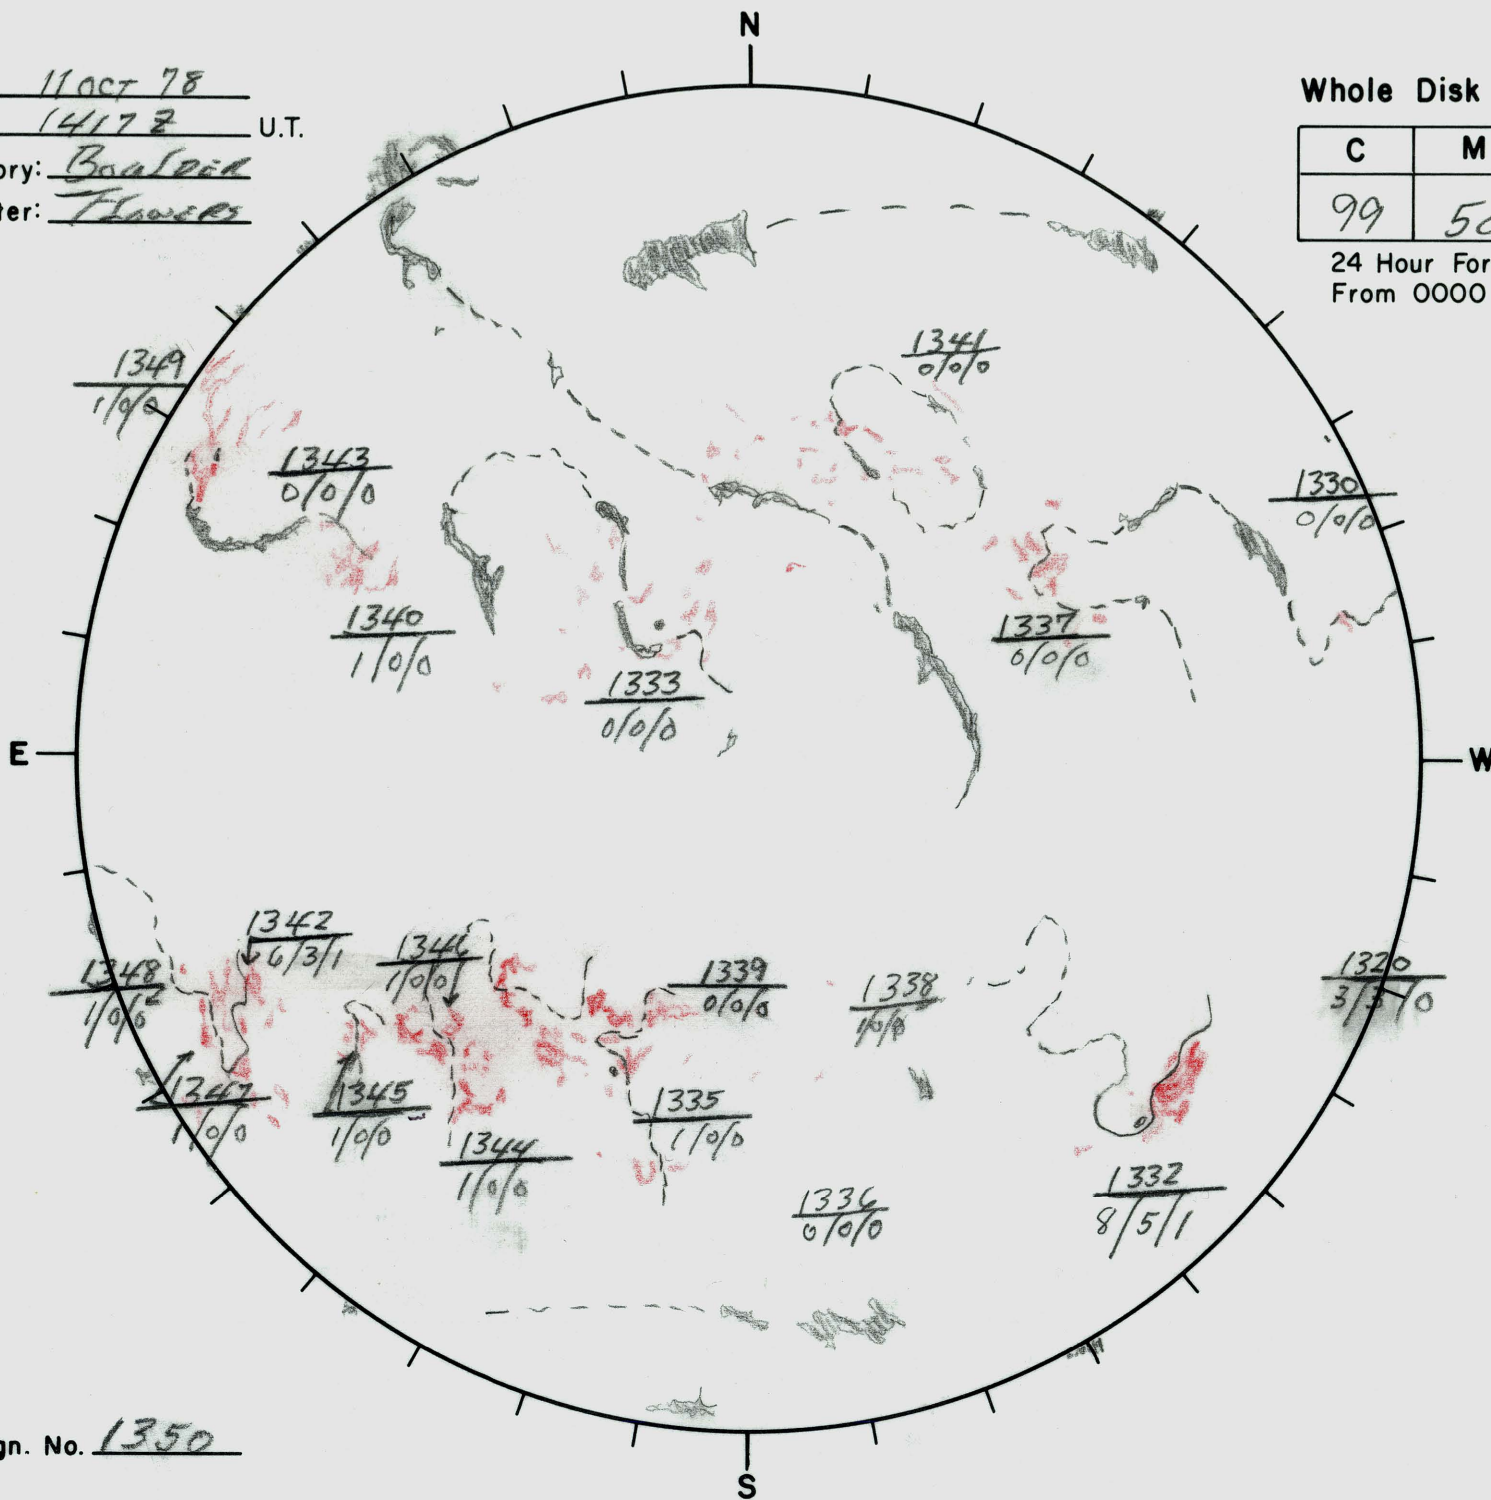

Date: 11 Oct 78
 Time: 1417 Z U.T.
 Observatory: Baalbek
 Forecaster: Flowers

Whole Disk Forecast

C	M	X
99	50	20

24 Hour Forecast
 From 0000 U.T. to 0000 U.T.

Next Rgn. No. 1350

Lt 076
 Bt 76