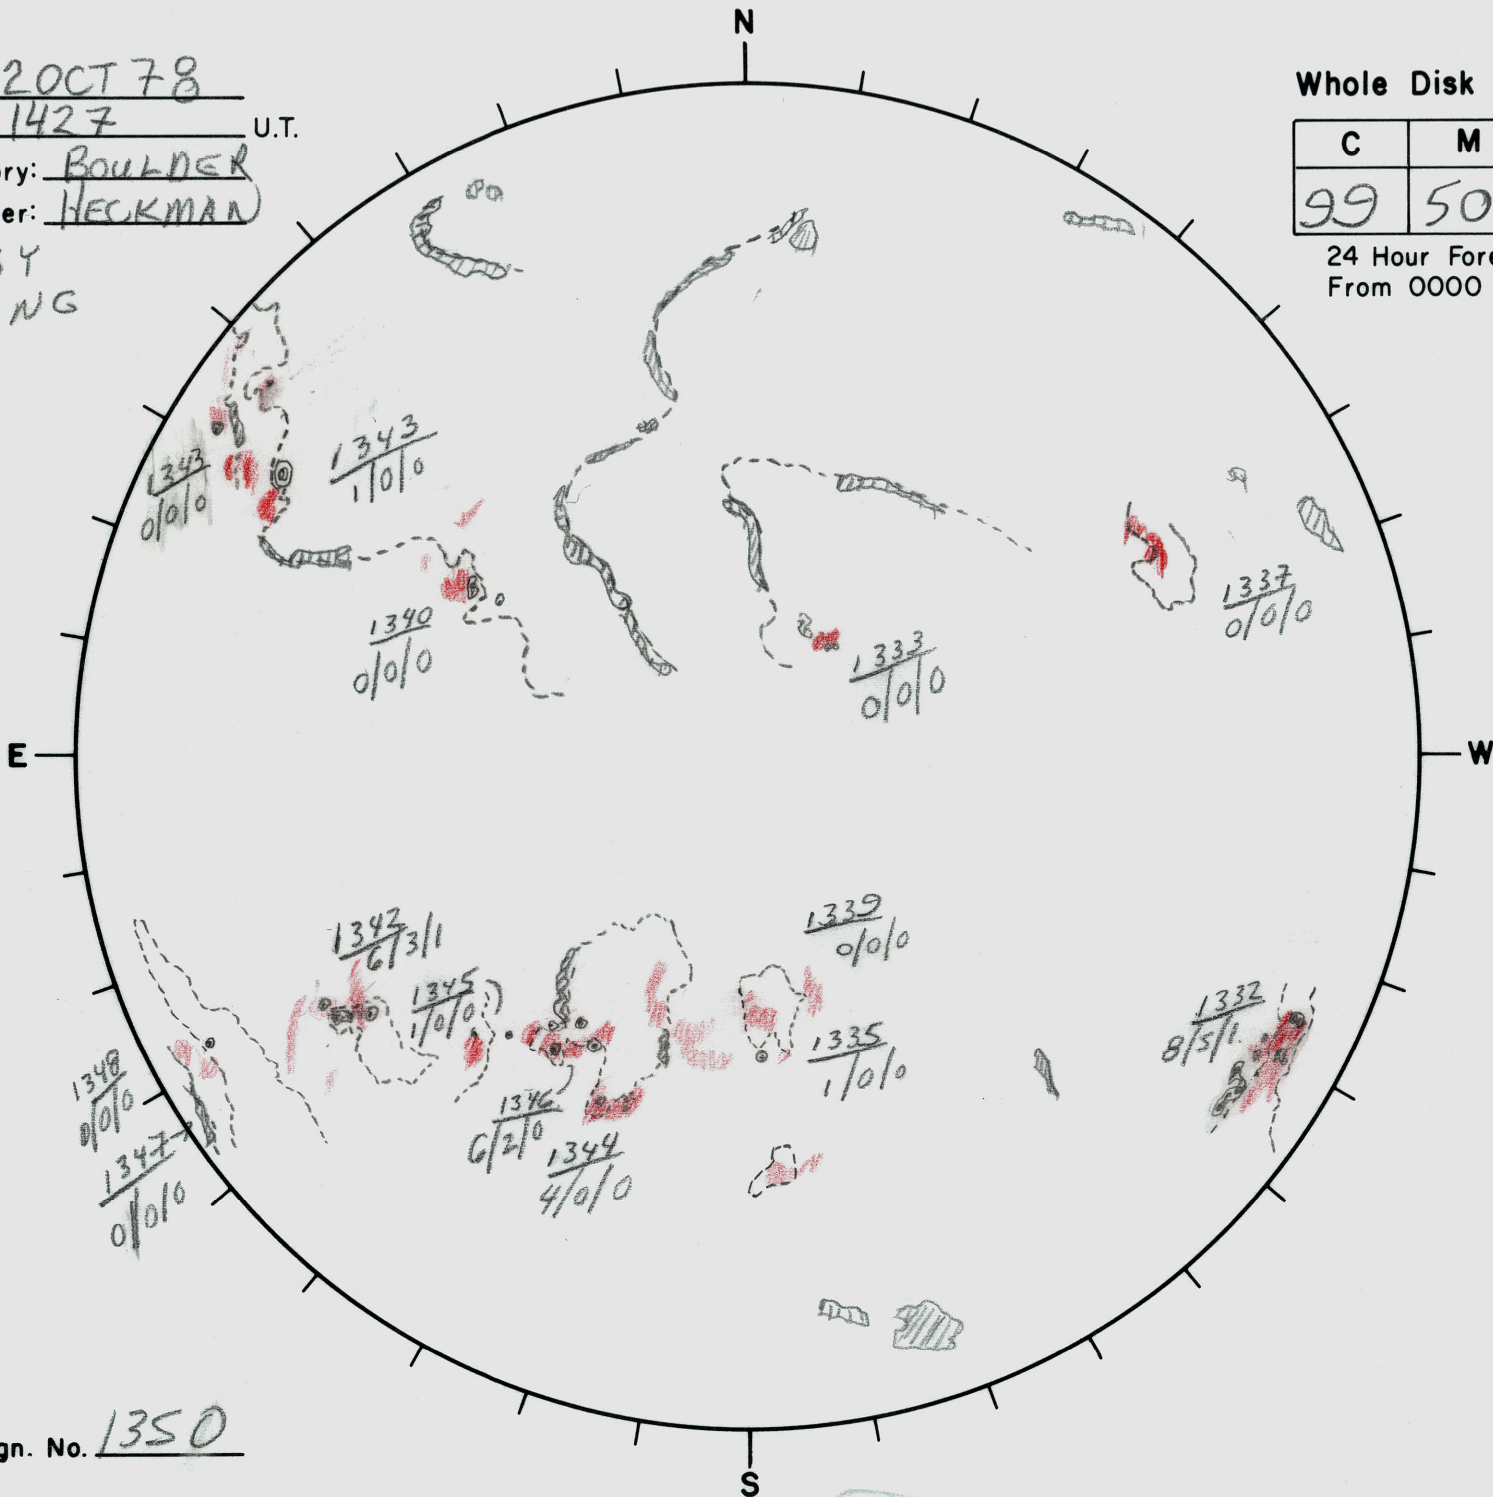

Date: 12 OCT 78  
 Time: 1427 U.T.  
 Observatory: BOULDER  
 Forecaster: HECKMAN

LOUSY  
SEEING

Whole Disk Forecast

C	M	X
99	50	15

24 Hour Forecast  
 From 0000 U.T. to 0000 U.T.

Next Rgn. No. 1350

L 062°  
 B† +6.05