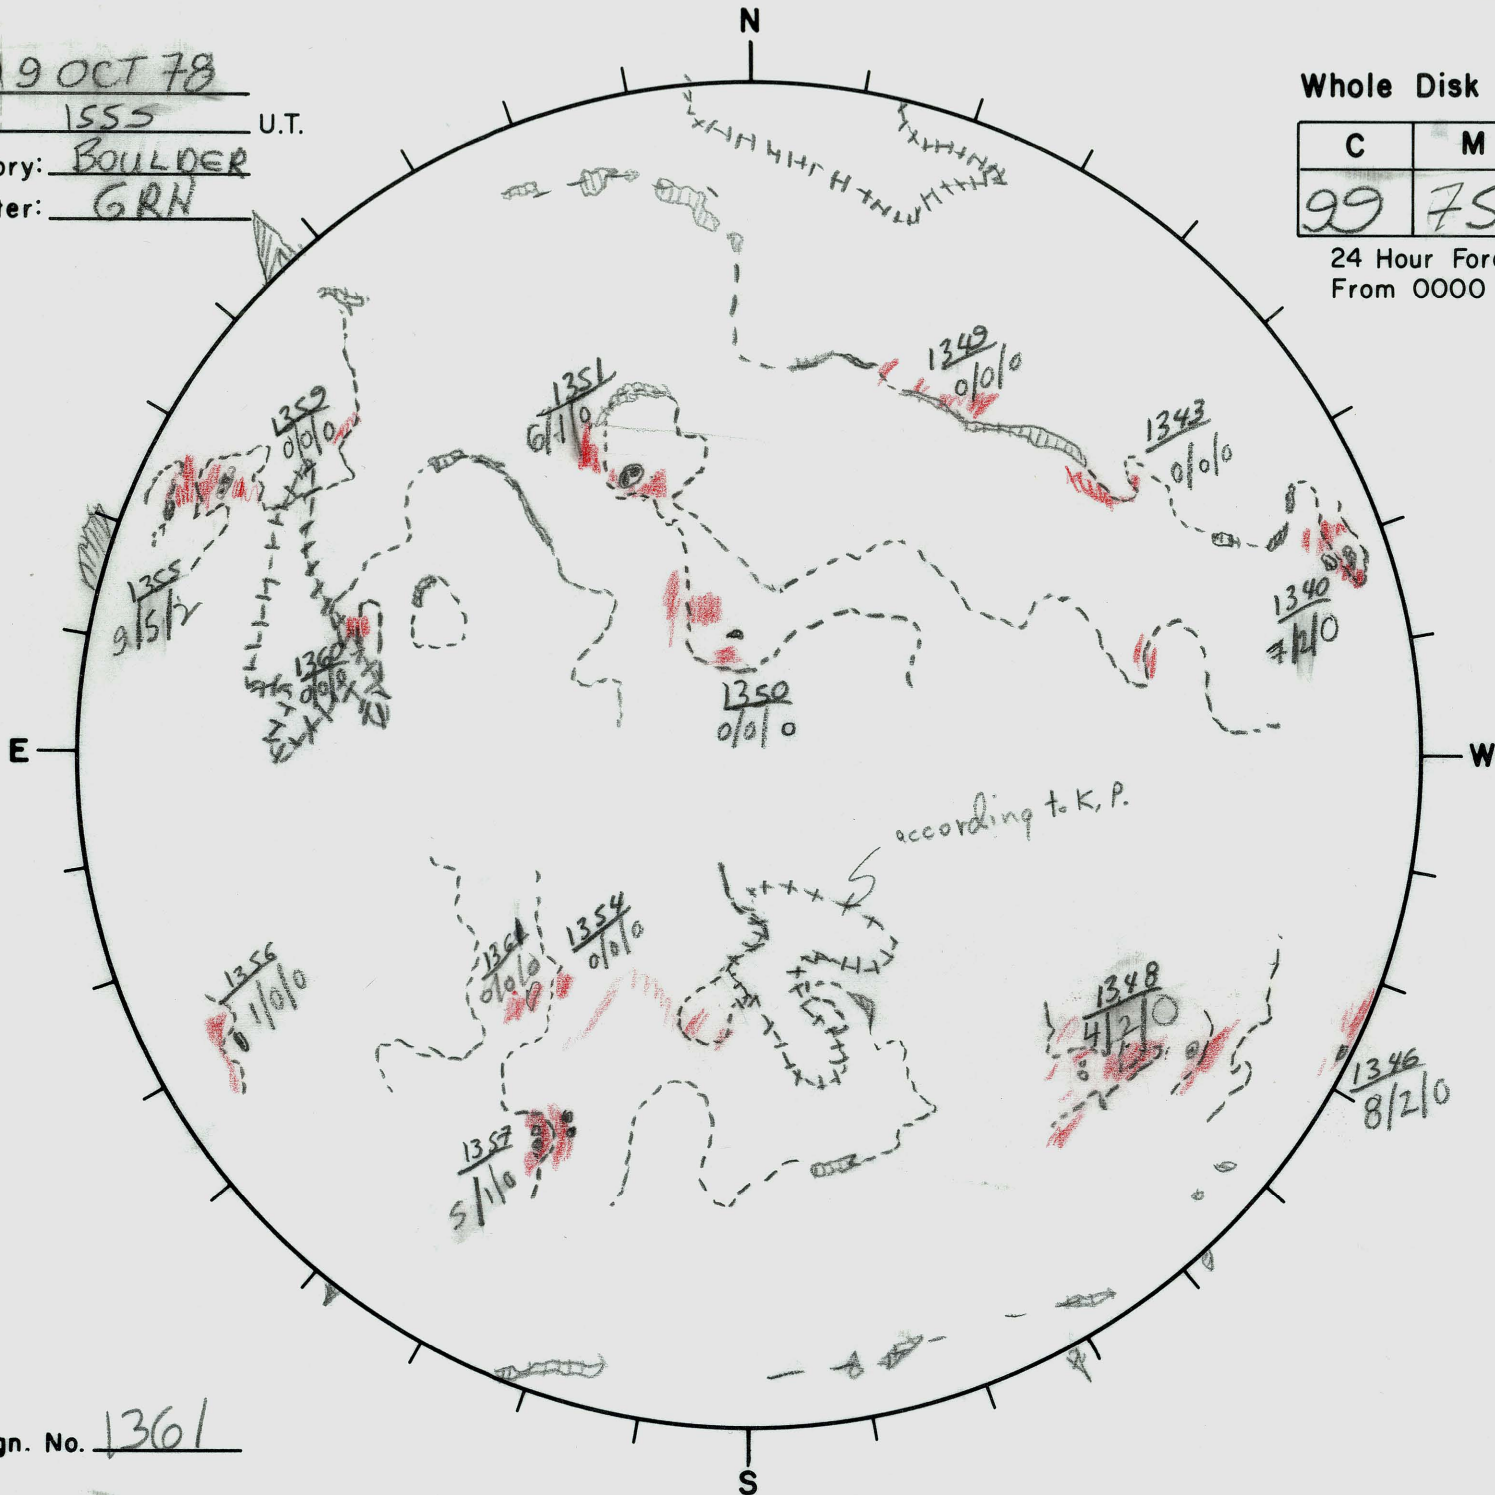

Date: 19 OCT 78
 Time: 1555 U.T.
 Observatory: BOULDER
 Forecaster: GRN

Whole Disk Forecast

C	M	X
99	75	20

24 Hour Forecast
 From 0000 U.T. to 0000 U.T.

Next Rgn. No. 1361

L† 5.5
 B† 331