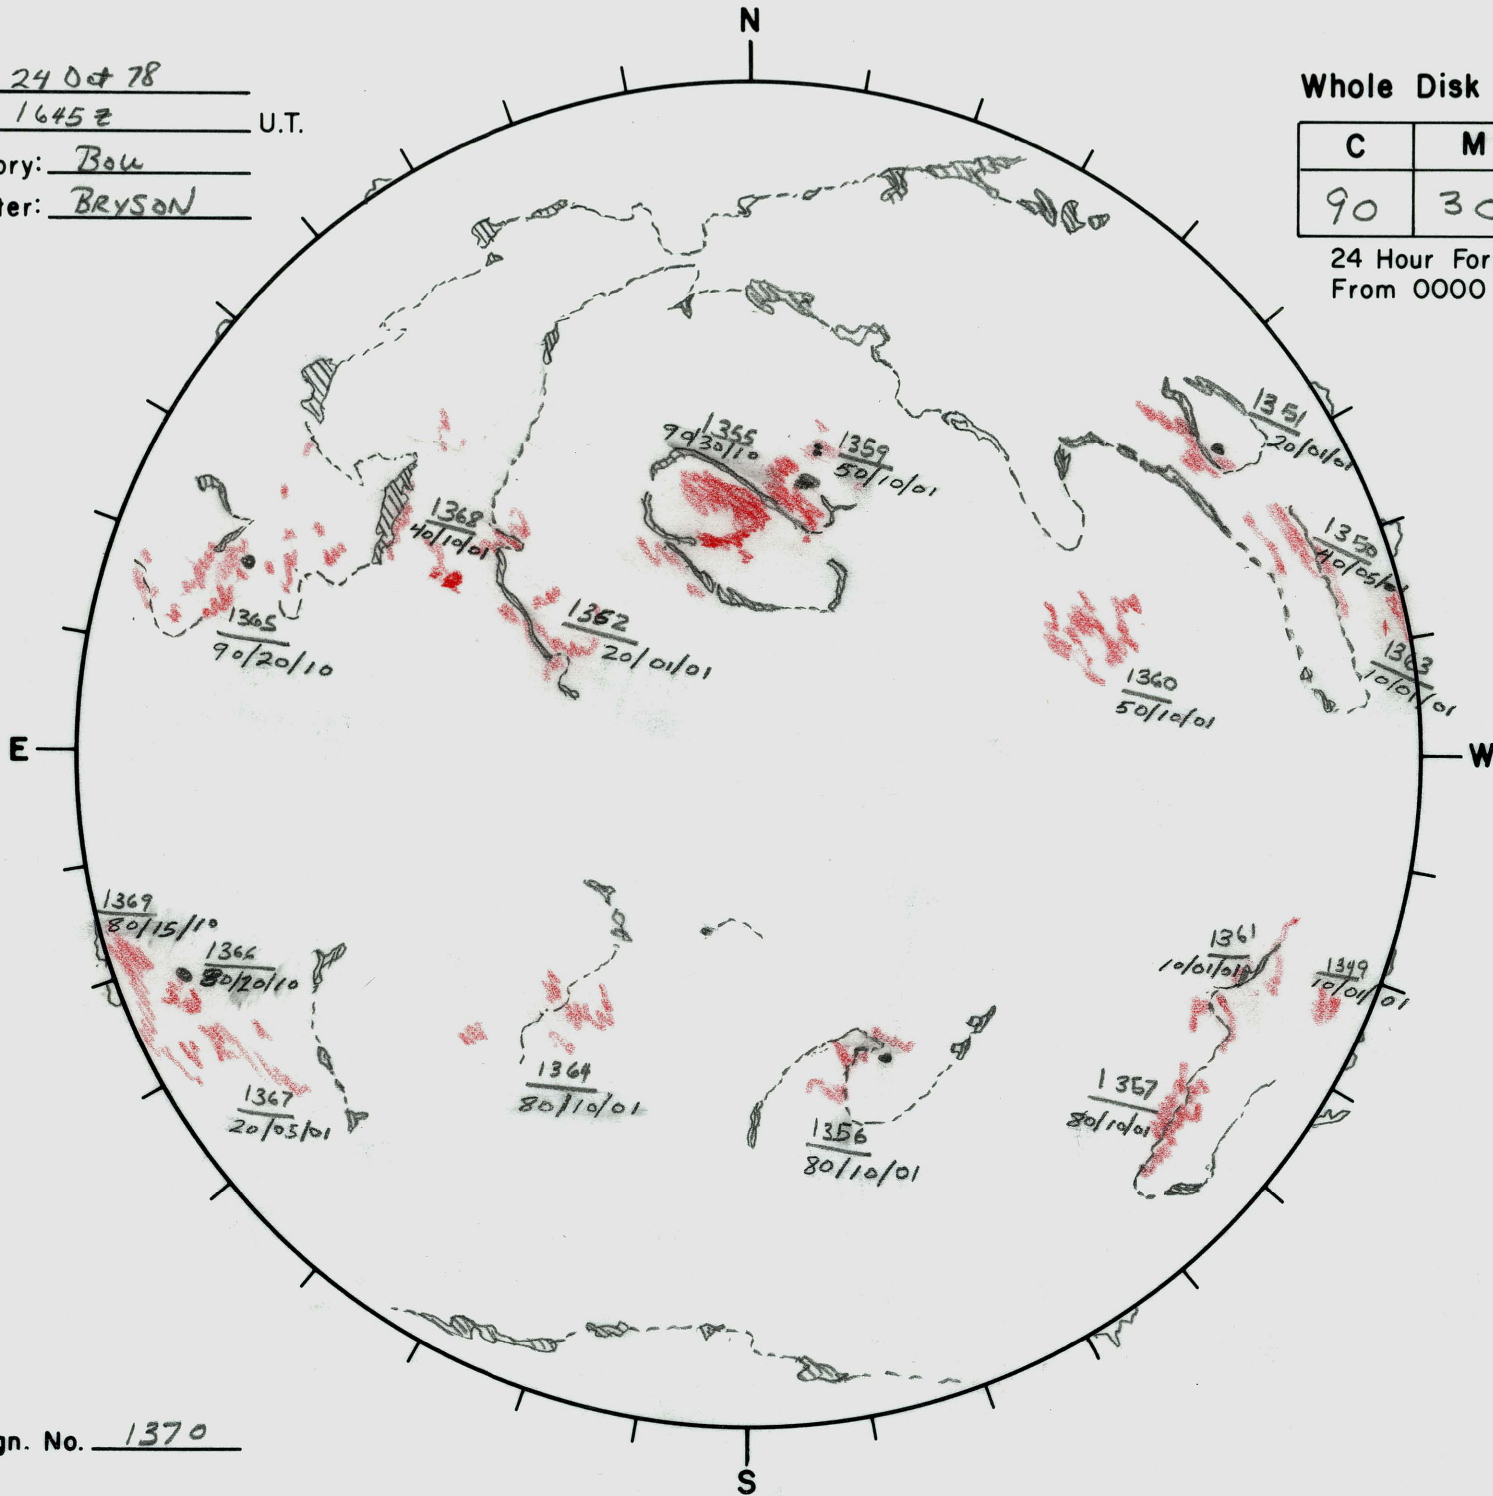

Date: 24 Oct 78
 Time: 1645Z U.T.
 Observatory: Bou
 Forecaster: BRYSON

Whole Disk Forecast

C	M	X
90	30	10

24 Hour Forecast
 From 0000 U.T. to 0000 U.T.

Next Rgn. No. 1370

L_t 272
 B_t +5.14