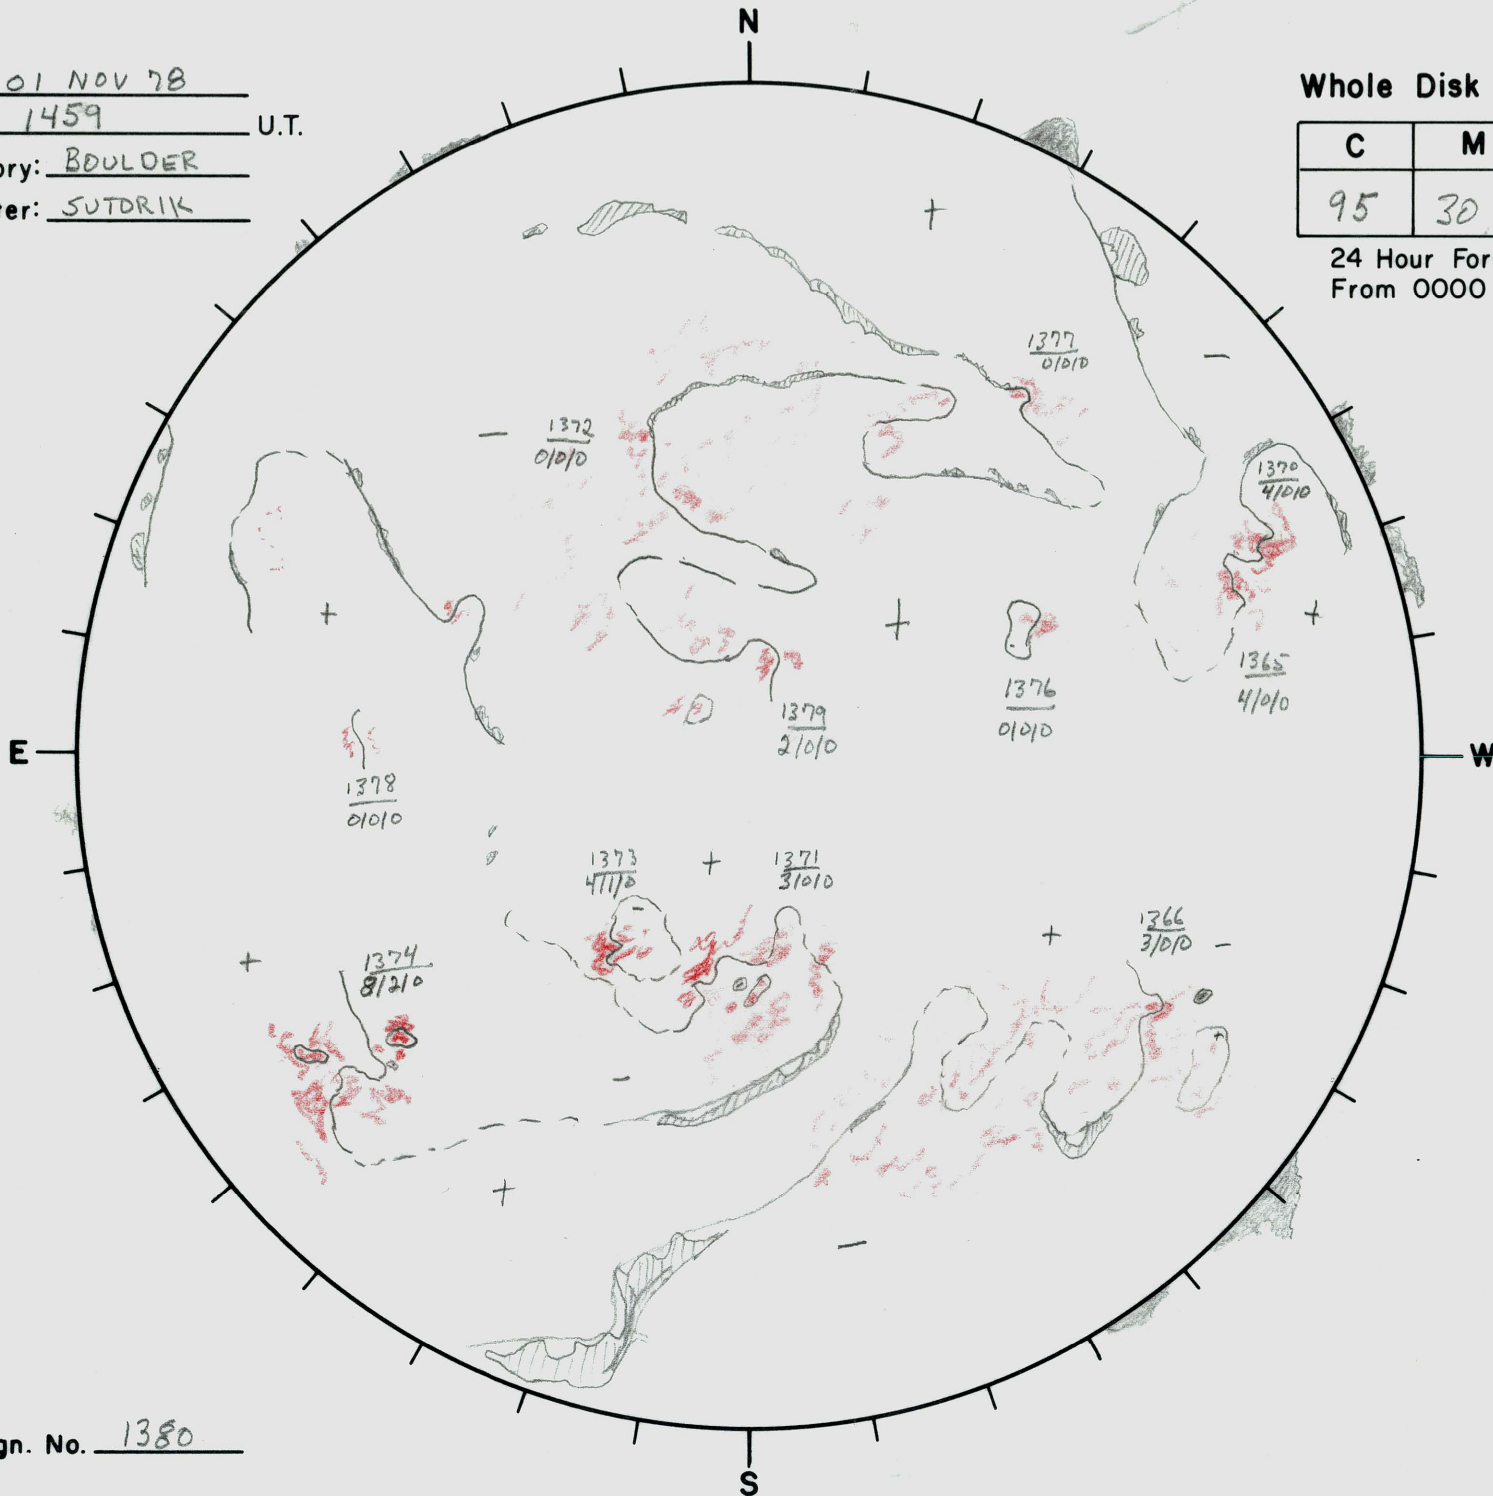

Date: 01 NOV 78  
 Time: 1459 U.T.  
 Observatory: BOULDER  
 Forecaster: SUTRIK

**Whole Disk Forecast**

C	M	X
95	30	05

24 Hour Forecast  
 From 0000 U.T. to 0000 U.T.

Next Rgn. No. 1380

L† 158°  
 B† +4°