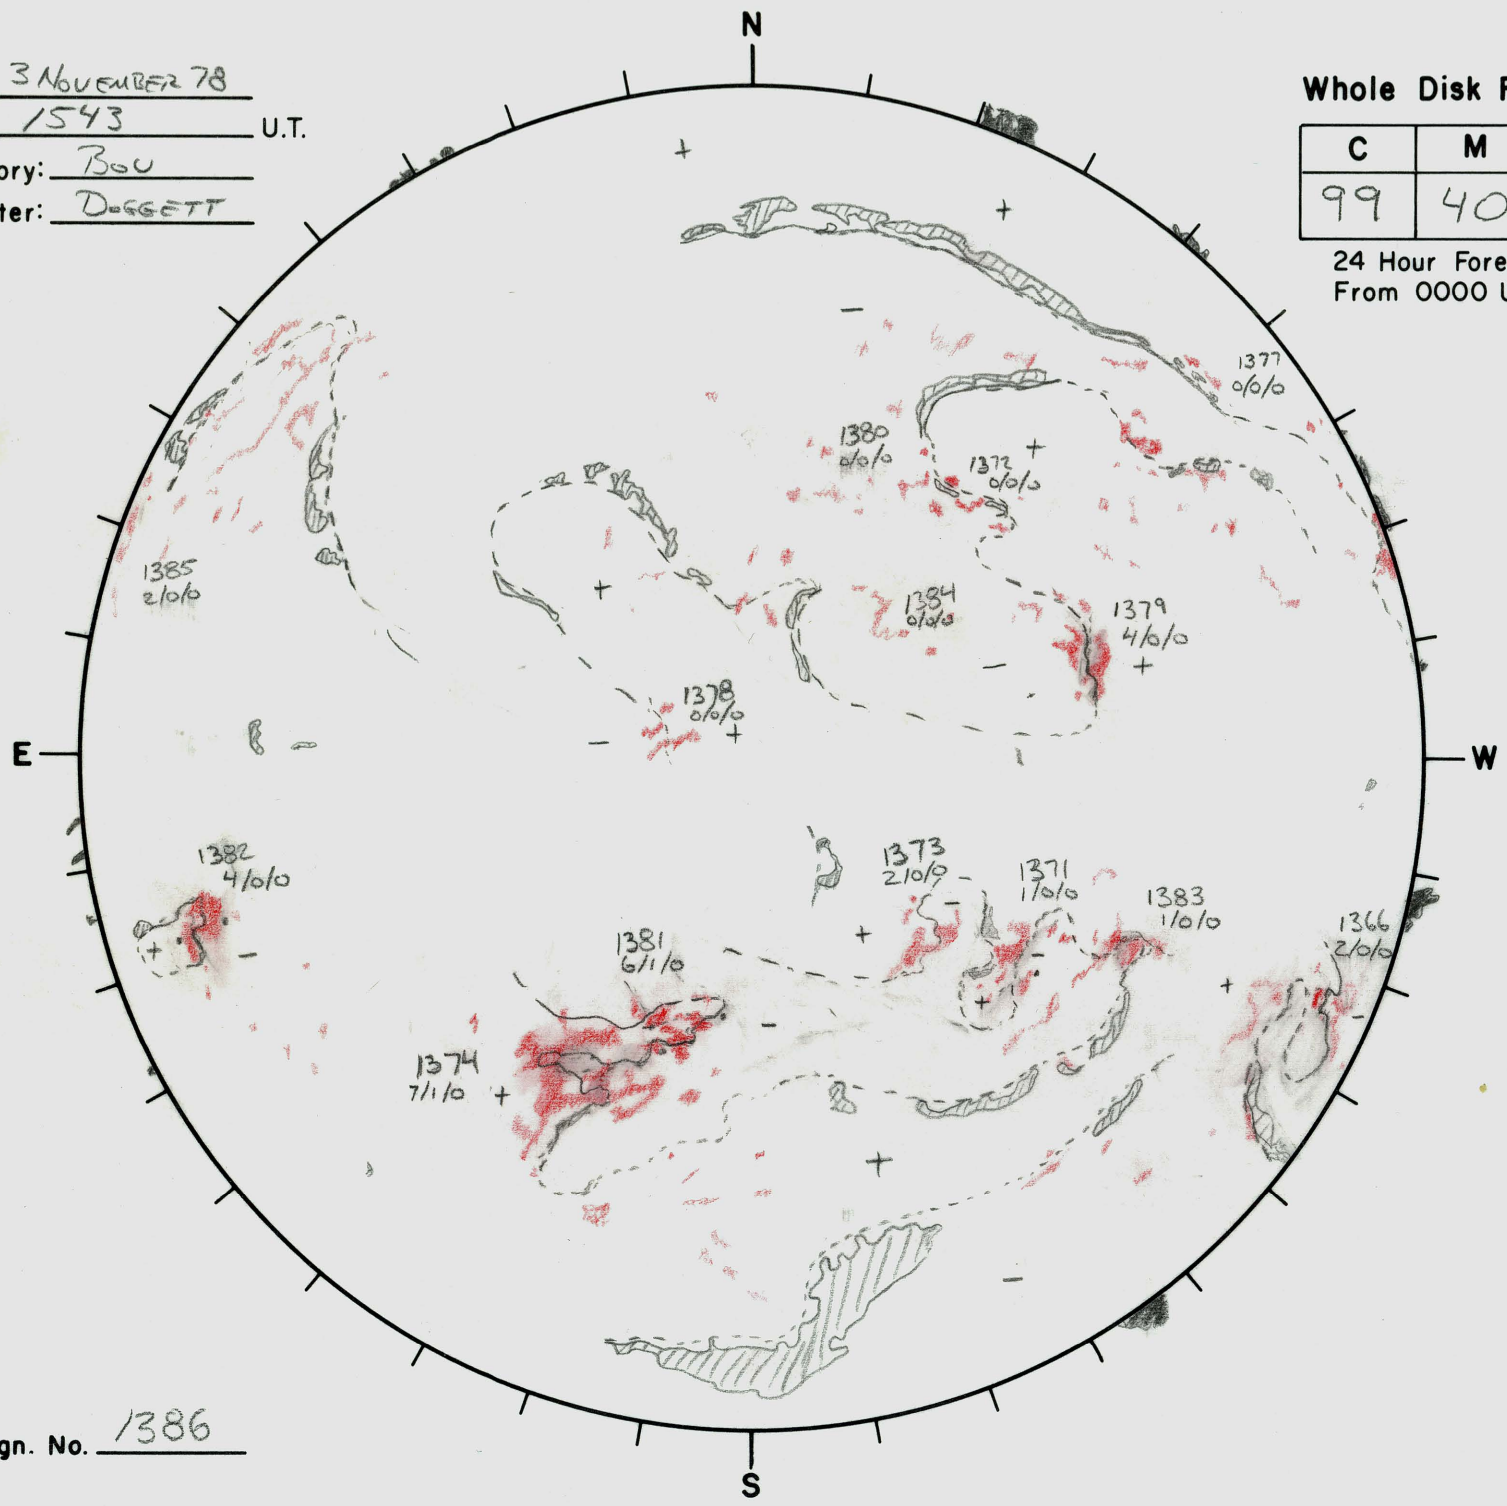

Date: 3 November 78
 Time: 1543 U.T.
 Observatory: BSU
 Forecaster: DOSSETT

Whole Disk Forecast

C	M	X
99	40	05

24 Hour Forecast
 From 0000 U.T. to 0000 U.T.

Next Rgn. No. 1386

L_t 132.6
 B_t +4.1