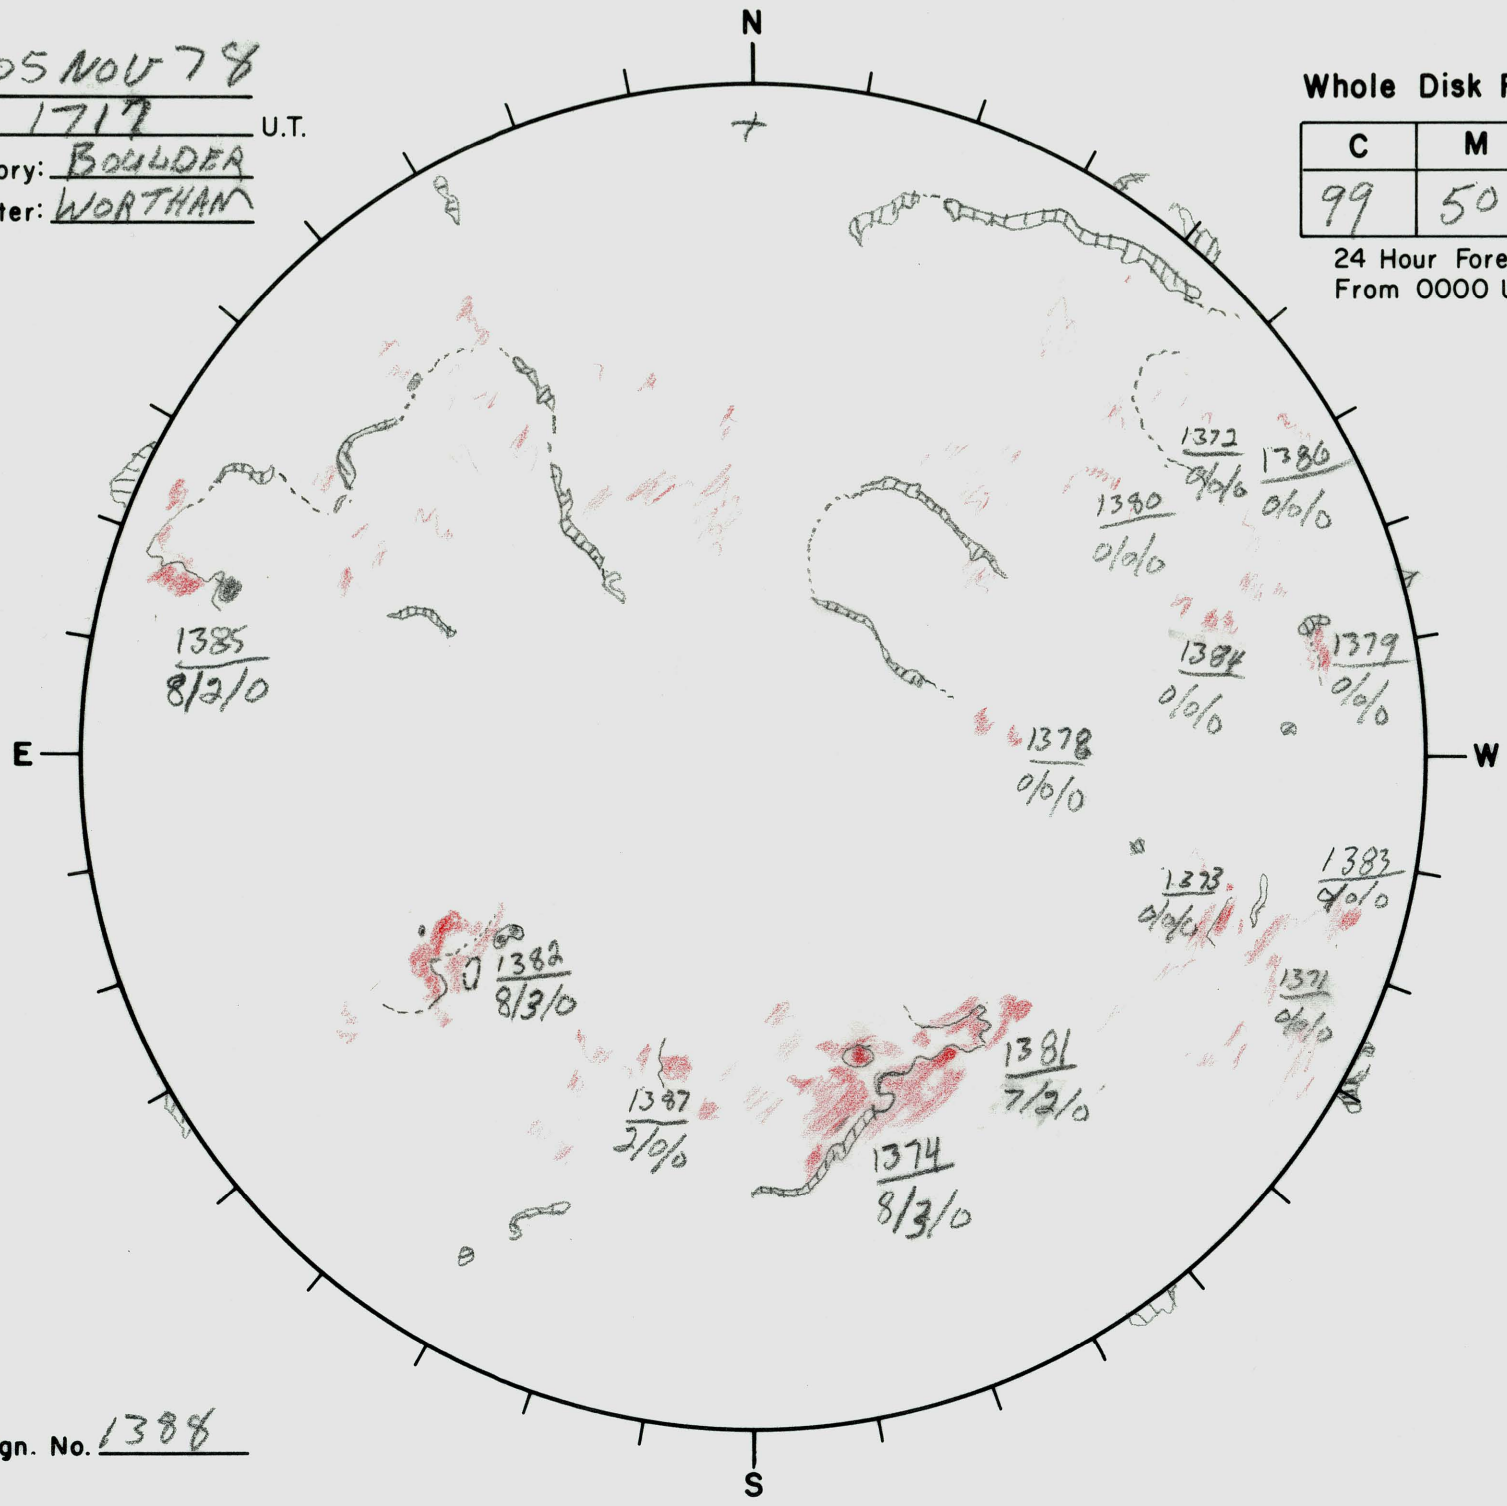

Date: 05 NOV 78  
 Time: 1717 U.T.  
 Observatory: BOULDER  
 Forecaster: WORTHAN

Whole Disk Forecast

C	M	X
99	50	05

24 Hour Forecast  
 From 0000 U.T. to 0000 U.T.

Next Rgn. No. 1388

L† 104.6  
 B† 3.9