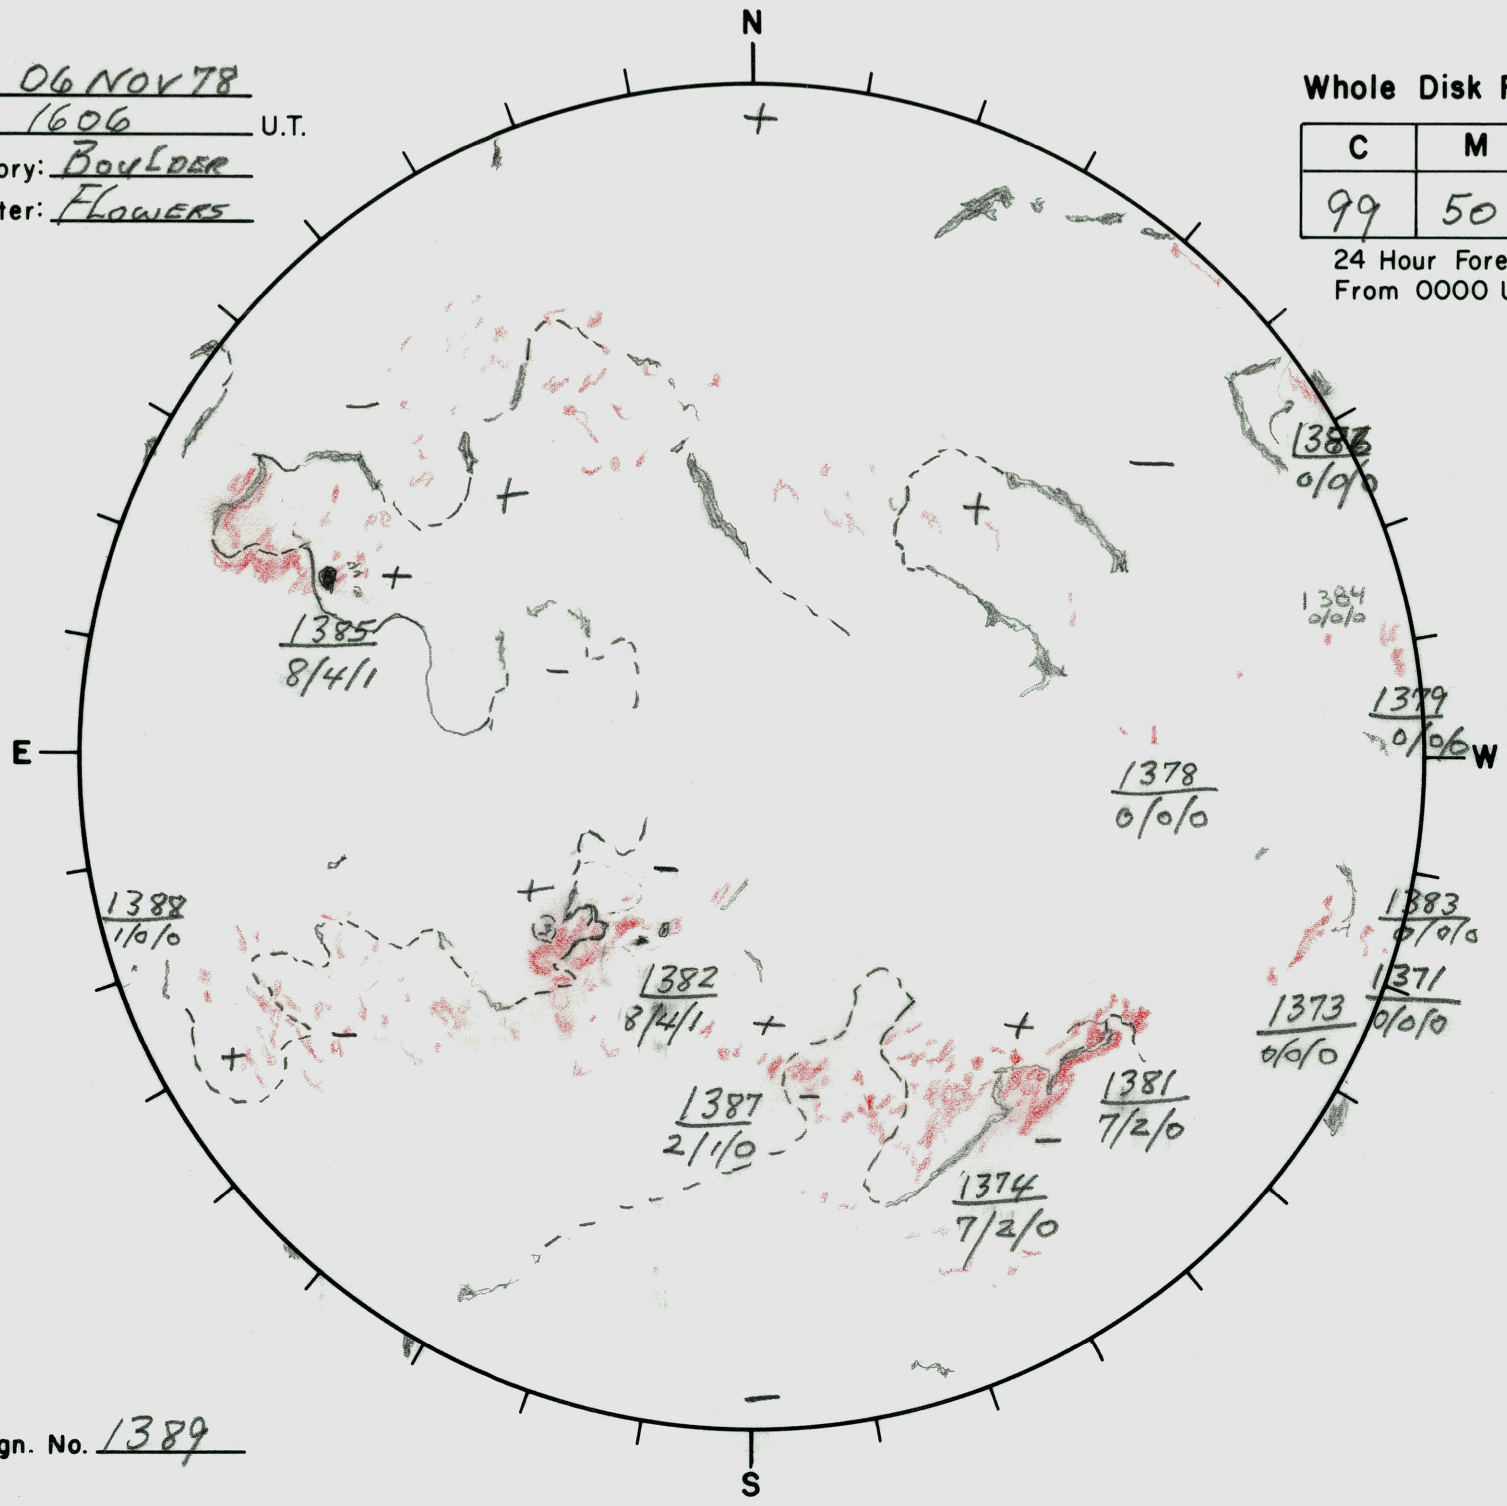

Date: 06 NOV 78
 Time: 1606 U.T.
 Observatory: BOULDER
 Forecaster: FLOWERS

Whole Disk Forecast

C	M	X
99	50	05

24 Hour Forecast
 From 0000 U.T. to 0000 U.T.

Next Rgn. No. 1389

L† 092
 B† +3.8