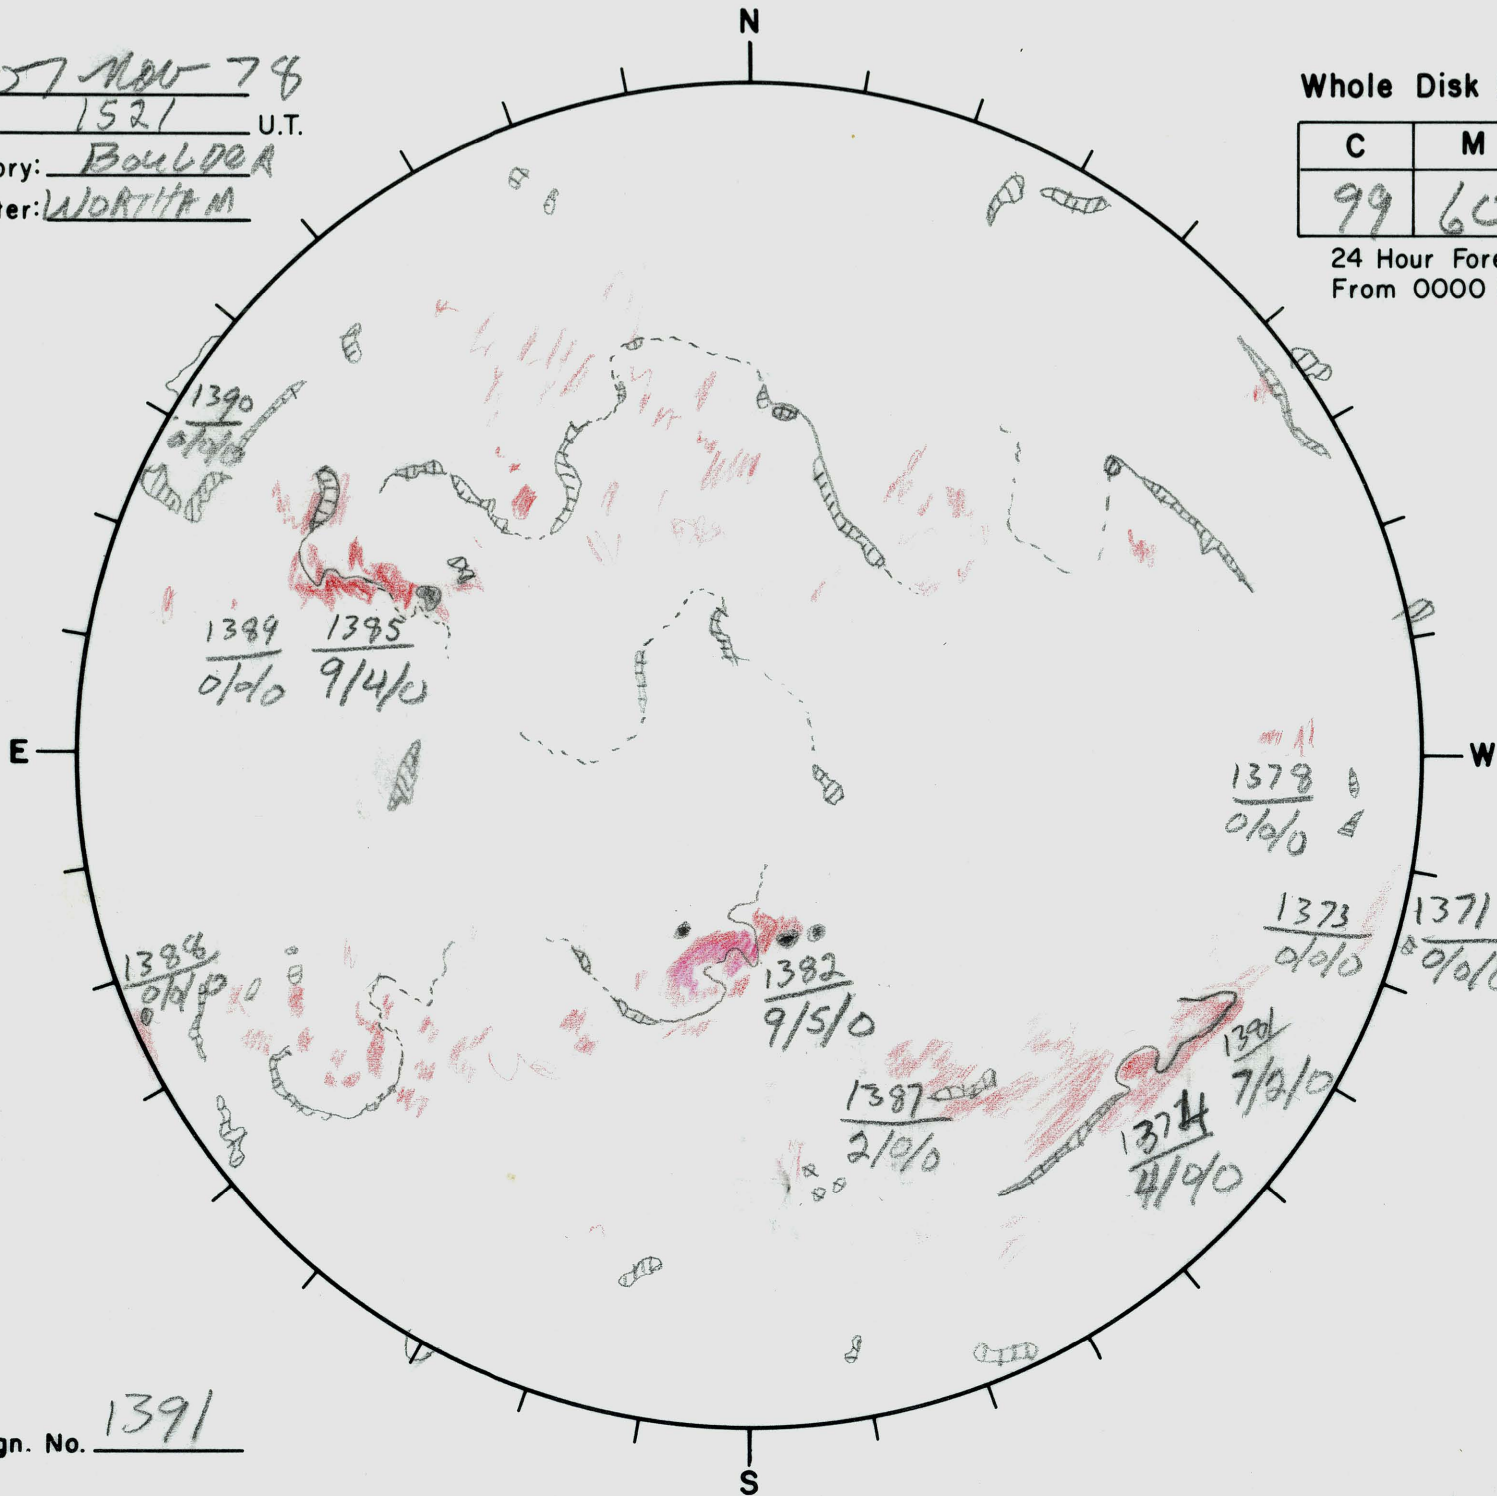

Date: 07 Nov 78
 Time: 1521 U.T.
 Observatory: BOULDER
 Forecaster: WORTHAM

Whole Disk Forecast

C	M	X
99	60	05

24 Hour Forecast
 From 0000 U.T. to 0000 U.T.

Next Rgn. No. 1391

L_t 79.2
 B_t 3.7