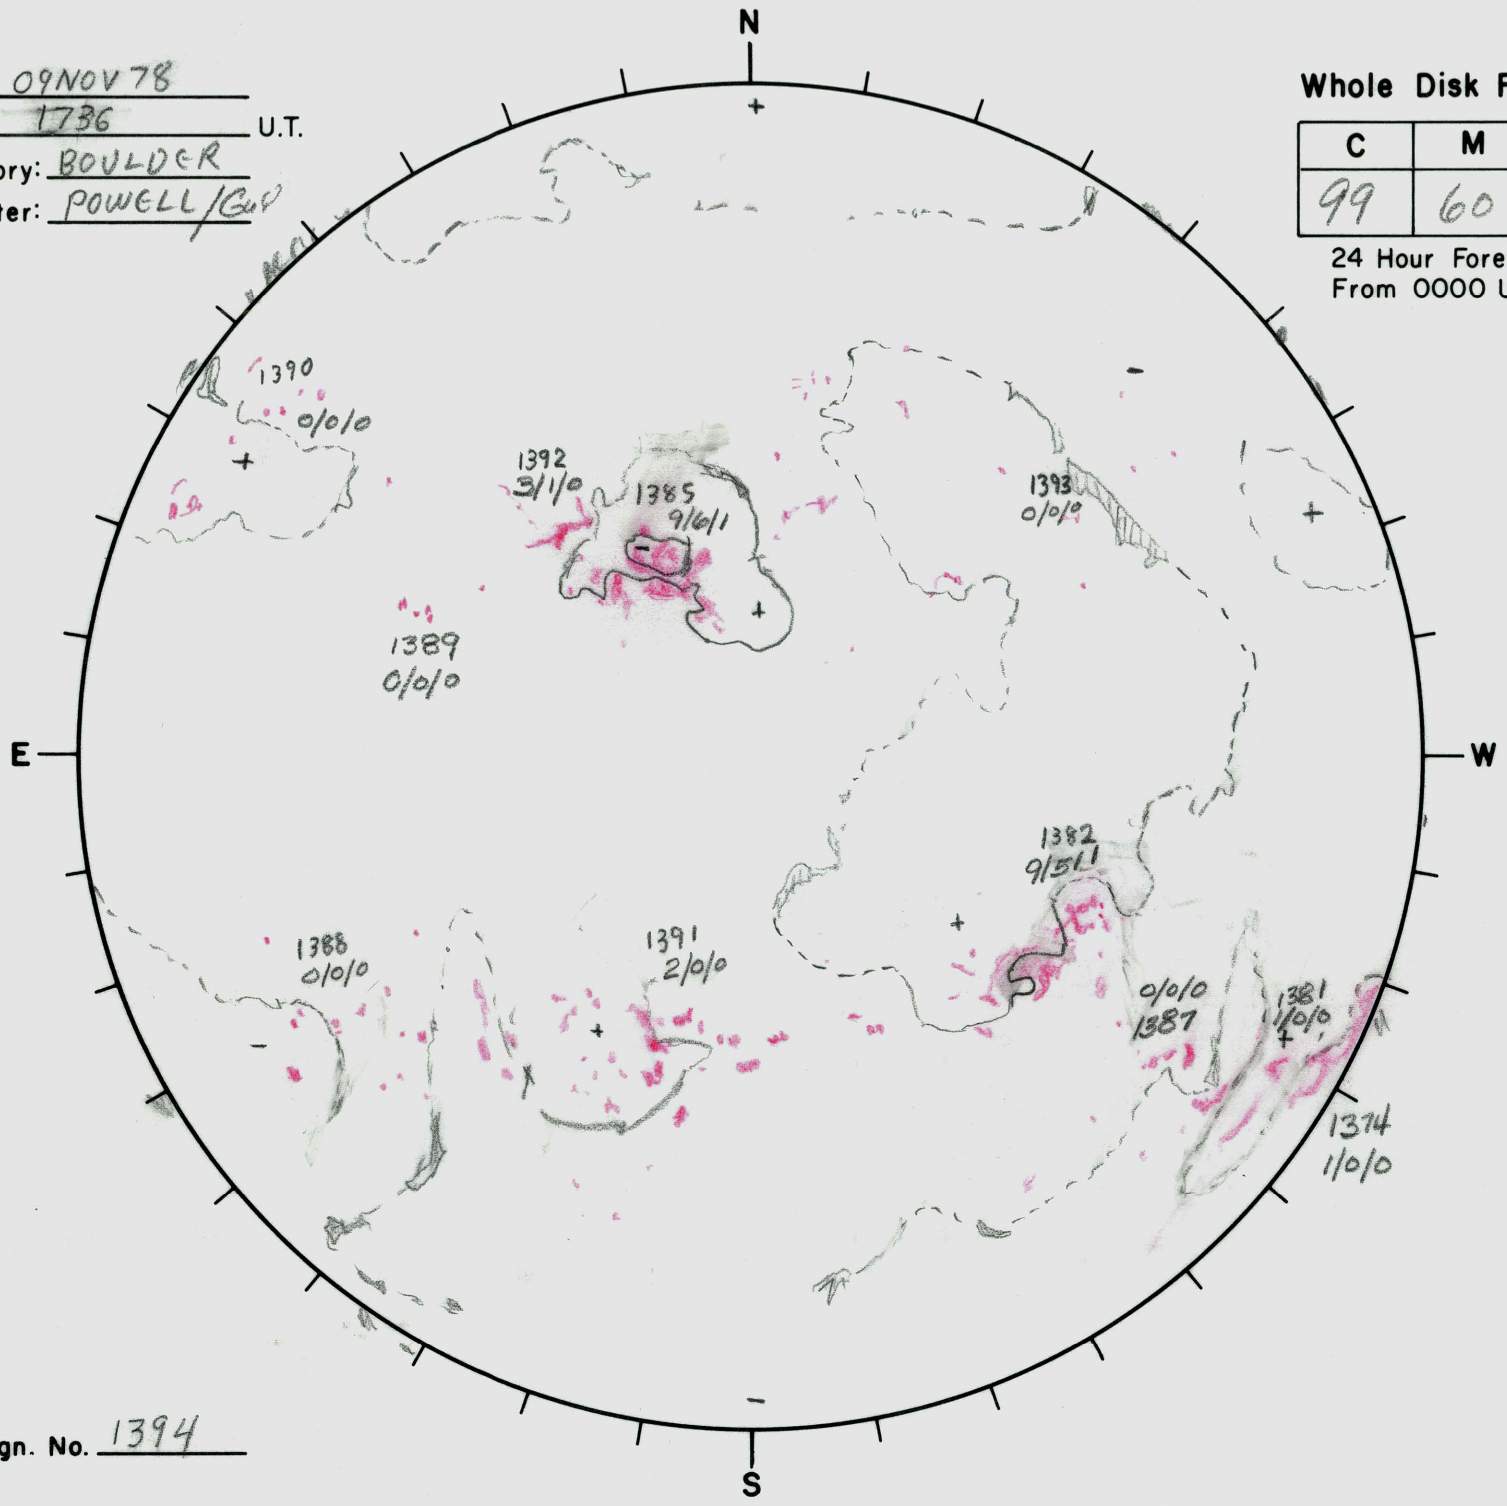

Date: 09 NOV 78
 Time: 1736 U.T.
 Observatory: BOULDER
 Forecaster: POWELL/GWP

Whole Disk Forecast

C	M	X
99	60	05

24 Hour Forecast
 From 0000 U.T. to 0000 U.T.

Next Rgn. No. 1394

L† 51.57
 B† +3.46