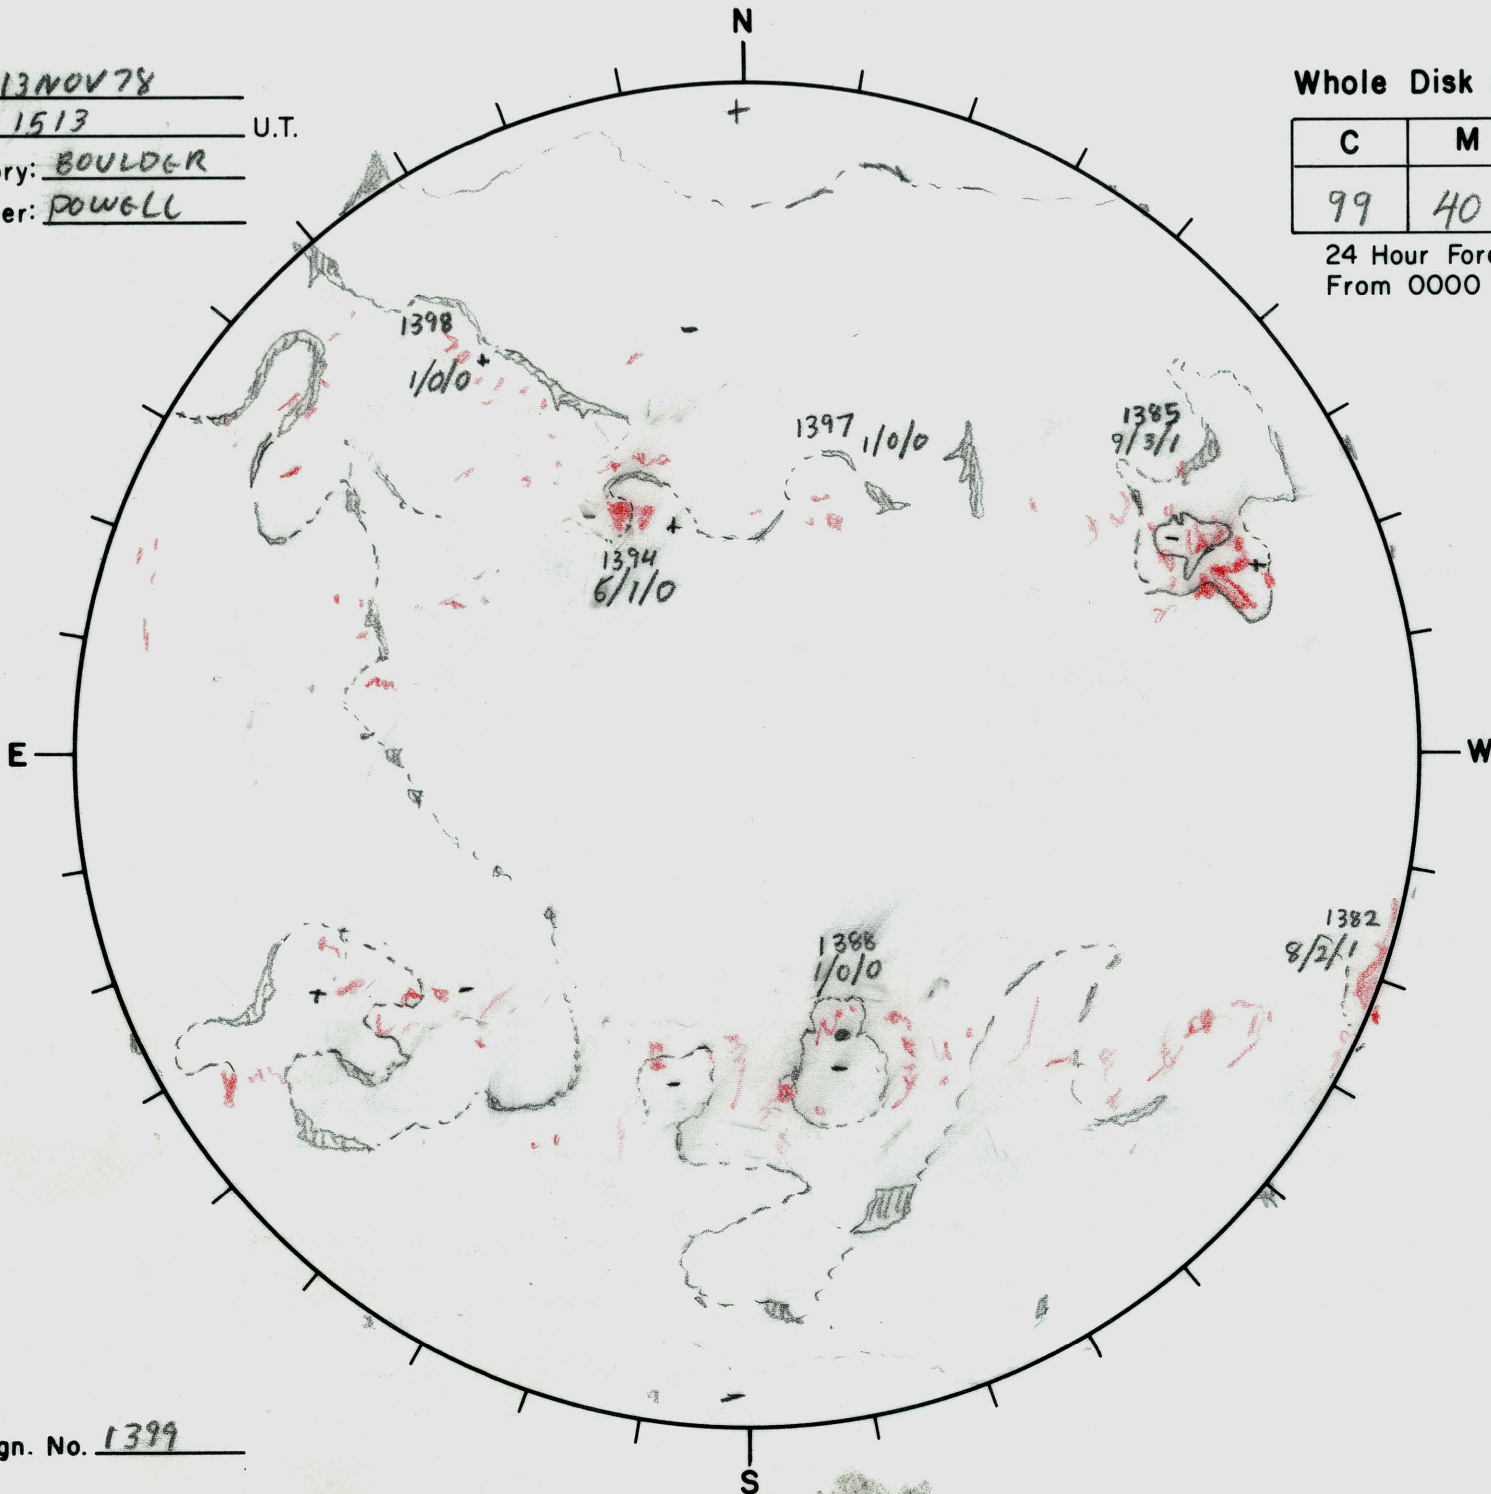

Date: 13 NOV 78
 Time: 1513 U.T.
 Observatory: BOULDER
 Forecaster: POWELL

Whole Disk Forecast

C	M	X
99	40	05

24 Hour Forecast
 From 0000 U.T. to 0000 U.T.

Next Rgn. No. 1399

L_↑ 347.07
 B_↑ +3.01