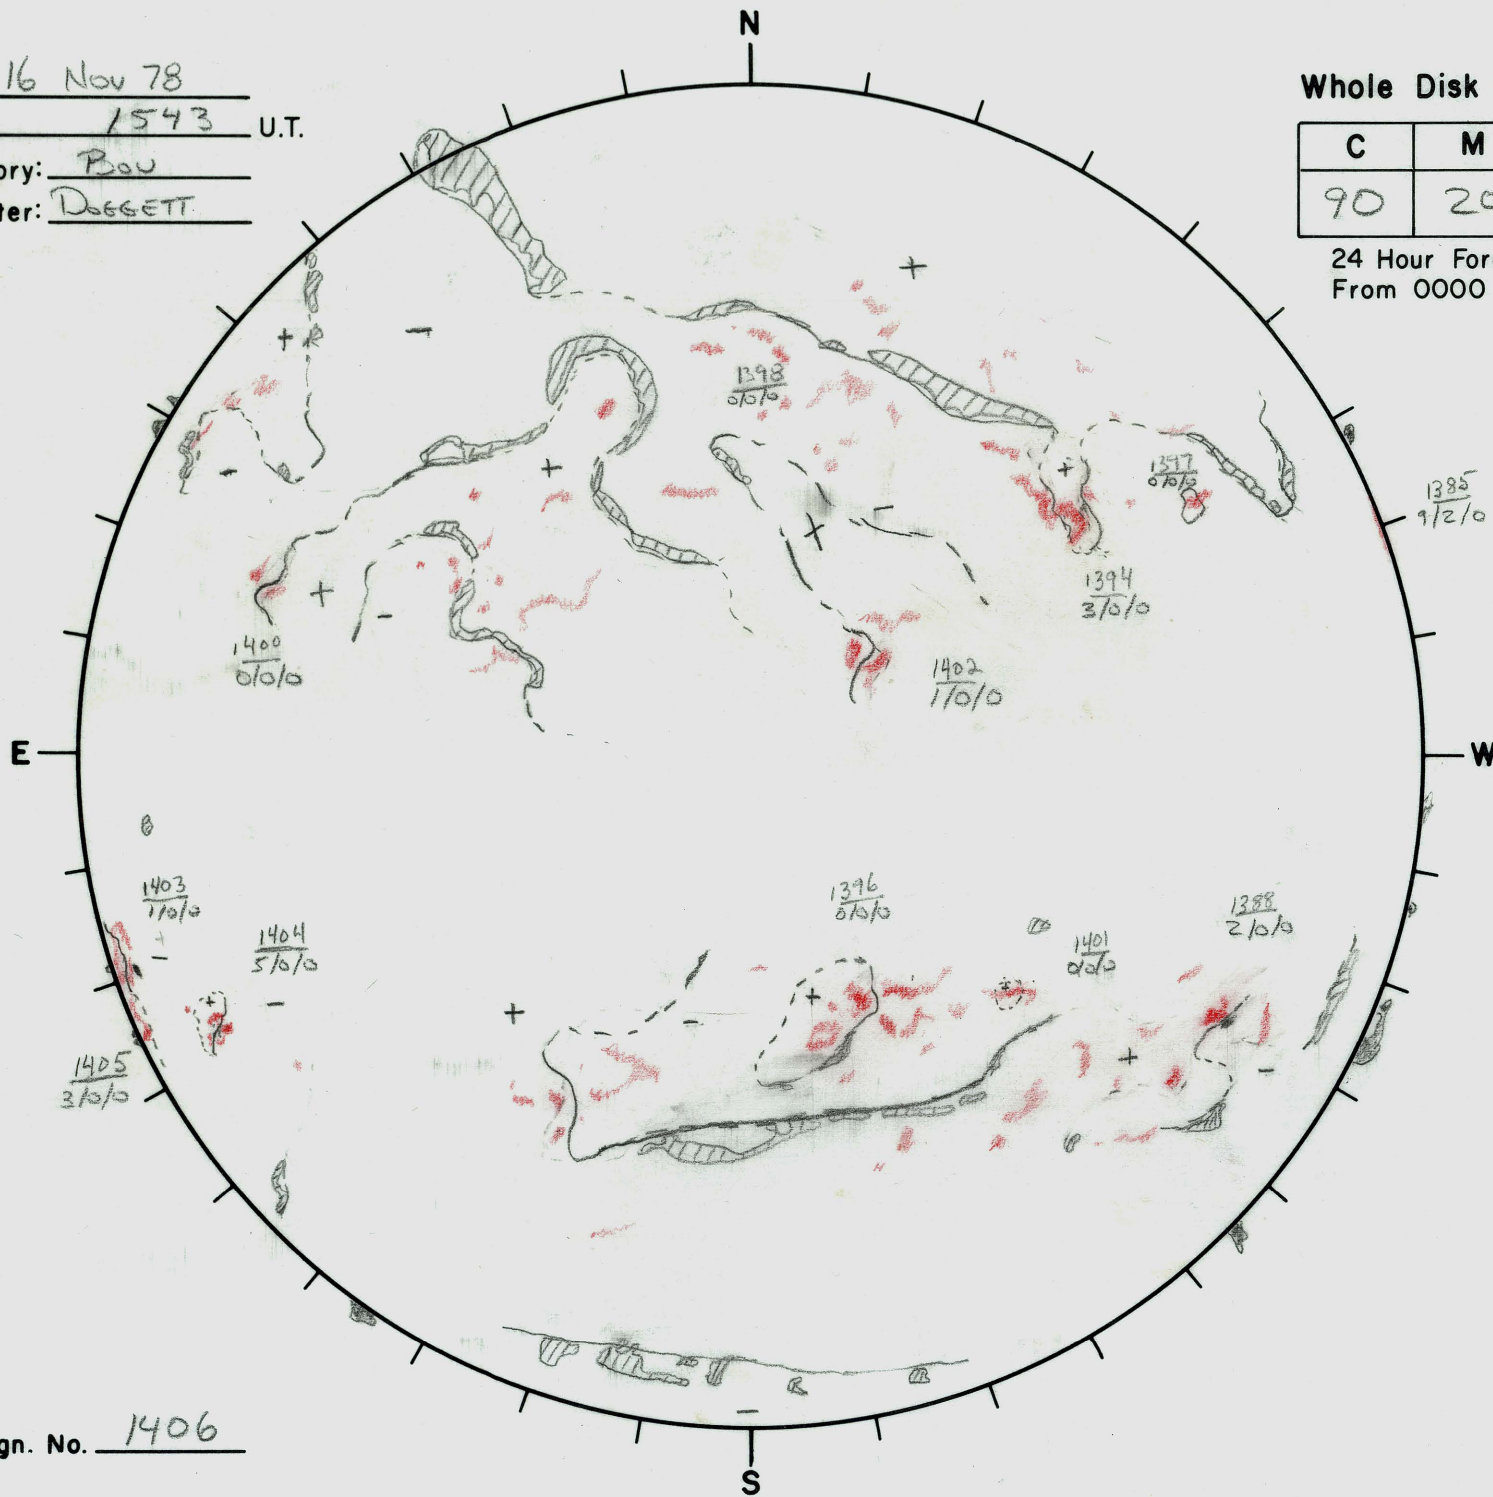

Date: 16 Nov 78
 Time: 1543 U.T.
 Observatory: BoU
 Forecaster: Dobson

Whole Disk Forecast

C	M	X
90	20	01

24 Hour Forecast
 From 0000 U.T. to 0000 U.T.

Next Rgn. No. 1406

L_t 320
 B_t 73