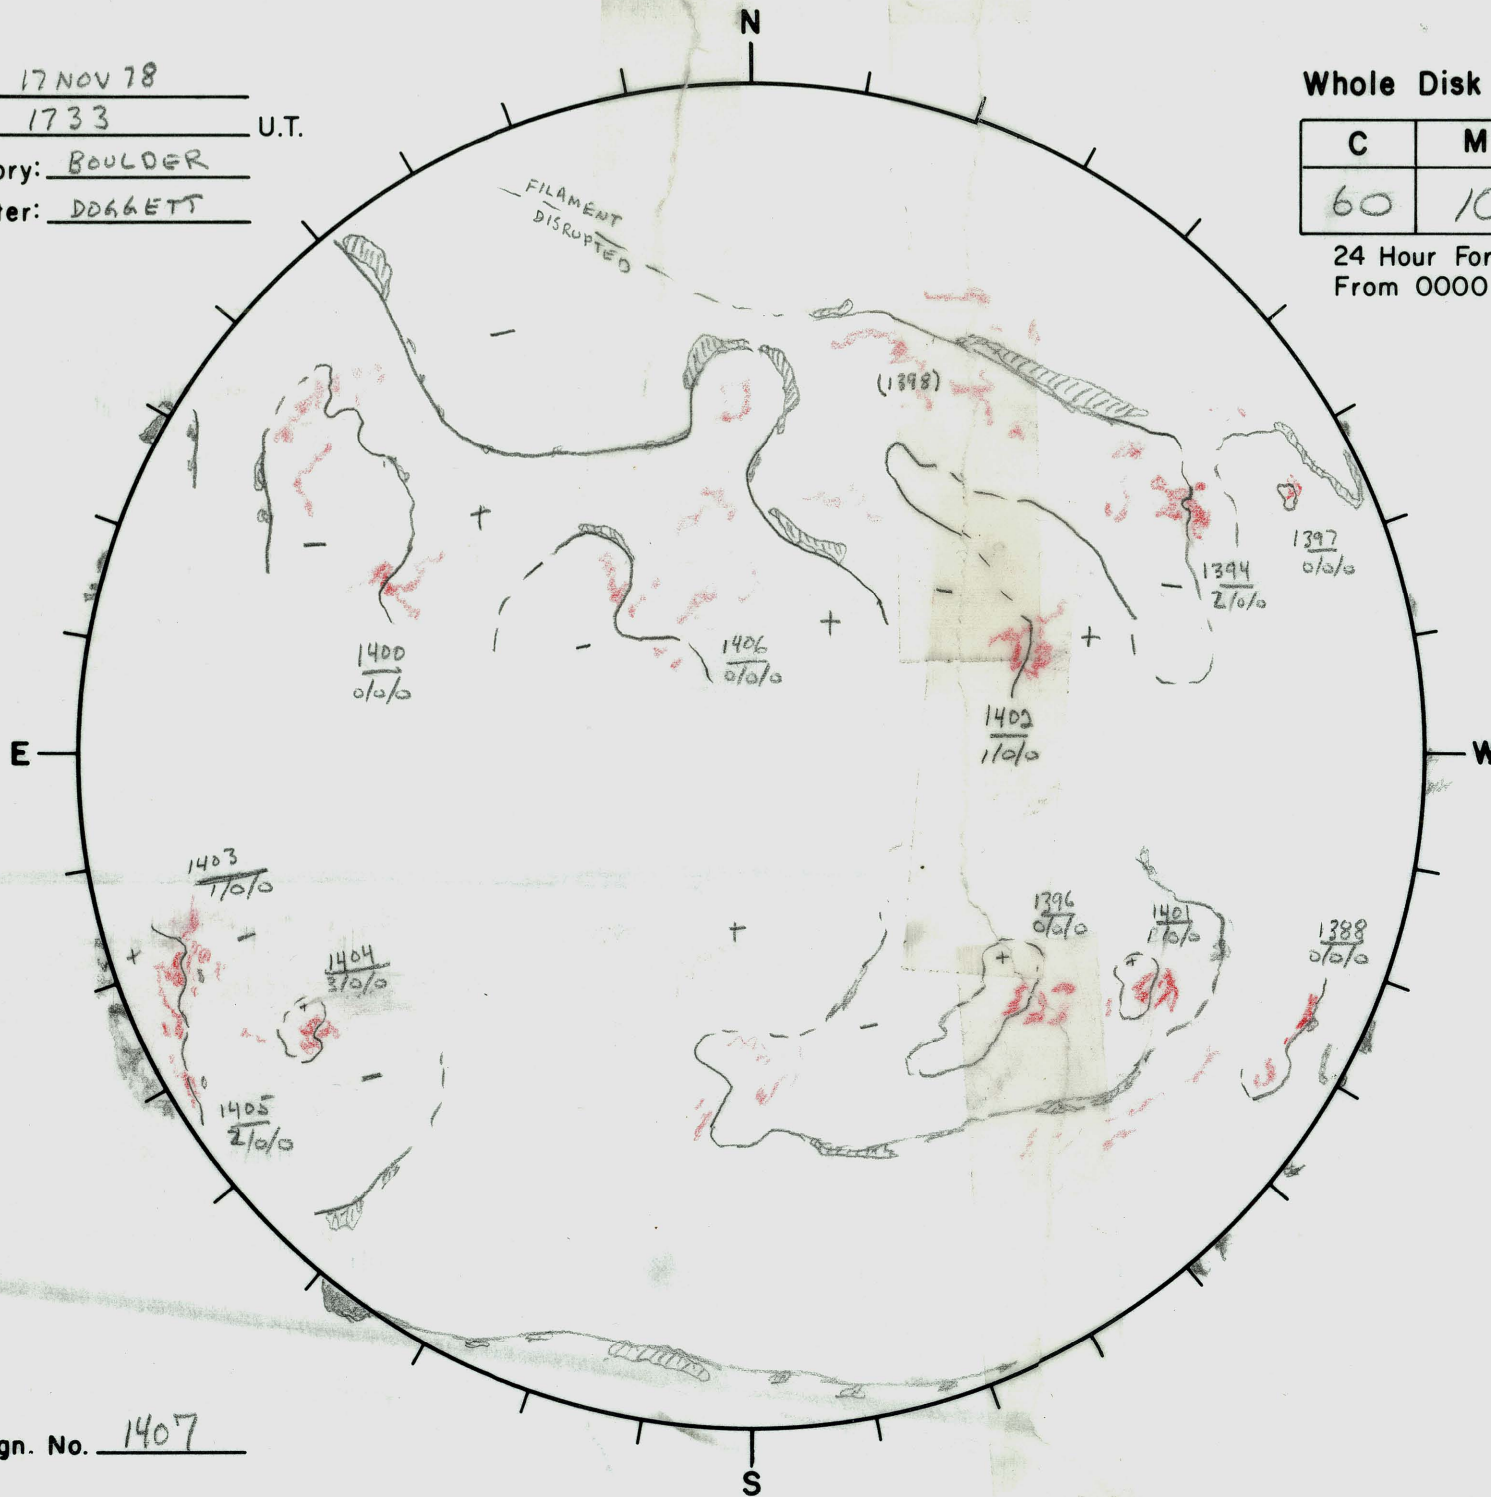

Date: 17 NOV 78
 Time: 1733 U.T.
 Observatory: BOULDER
 Forecaster: DDG, ETT

Whole Disk Forecast

C	M	X
60	10	01

24 Hour Forecast
 From 0000 U.T. to 0000 U.T.

Next Rgn. No. 1407

L† 306°
 B† +3°