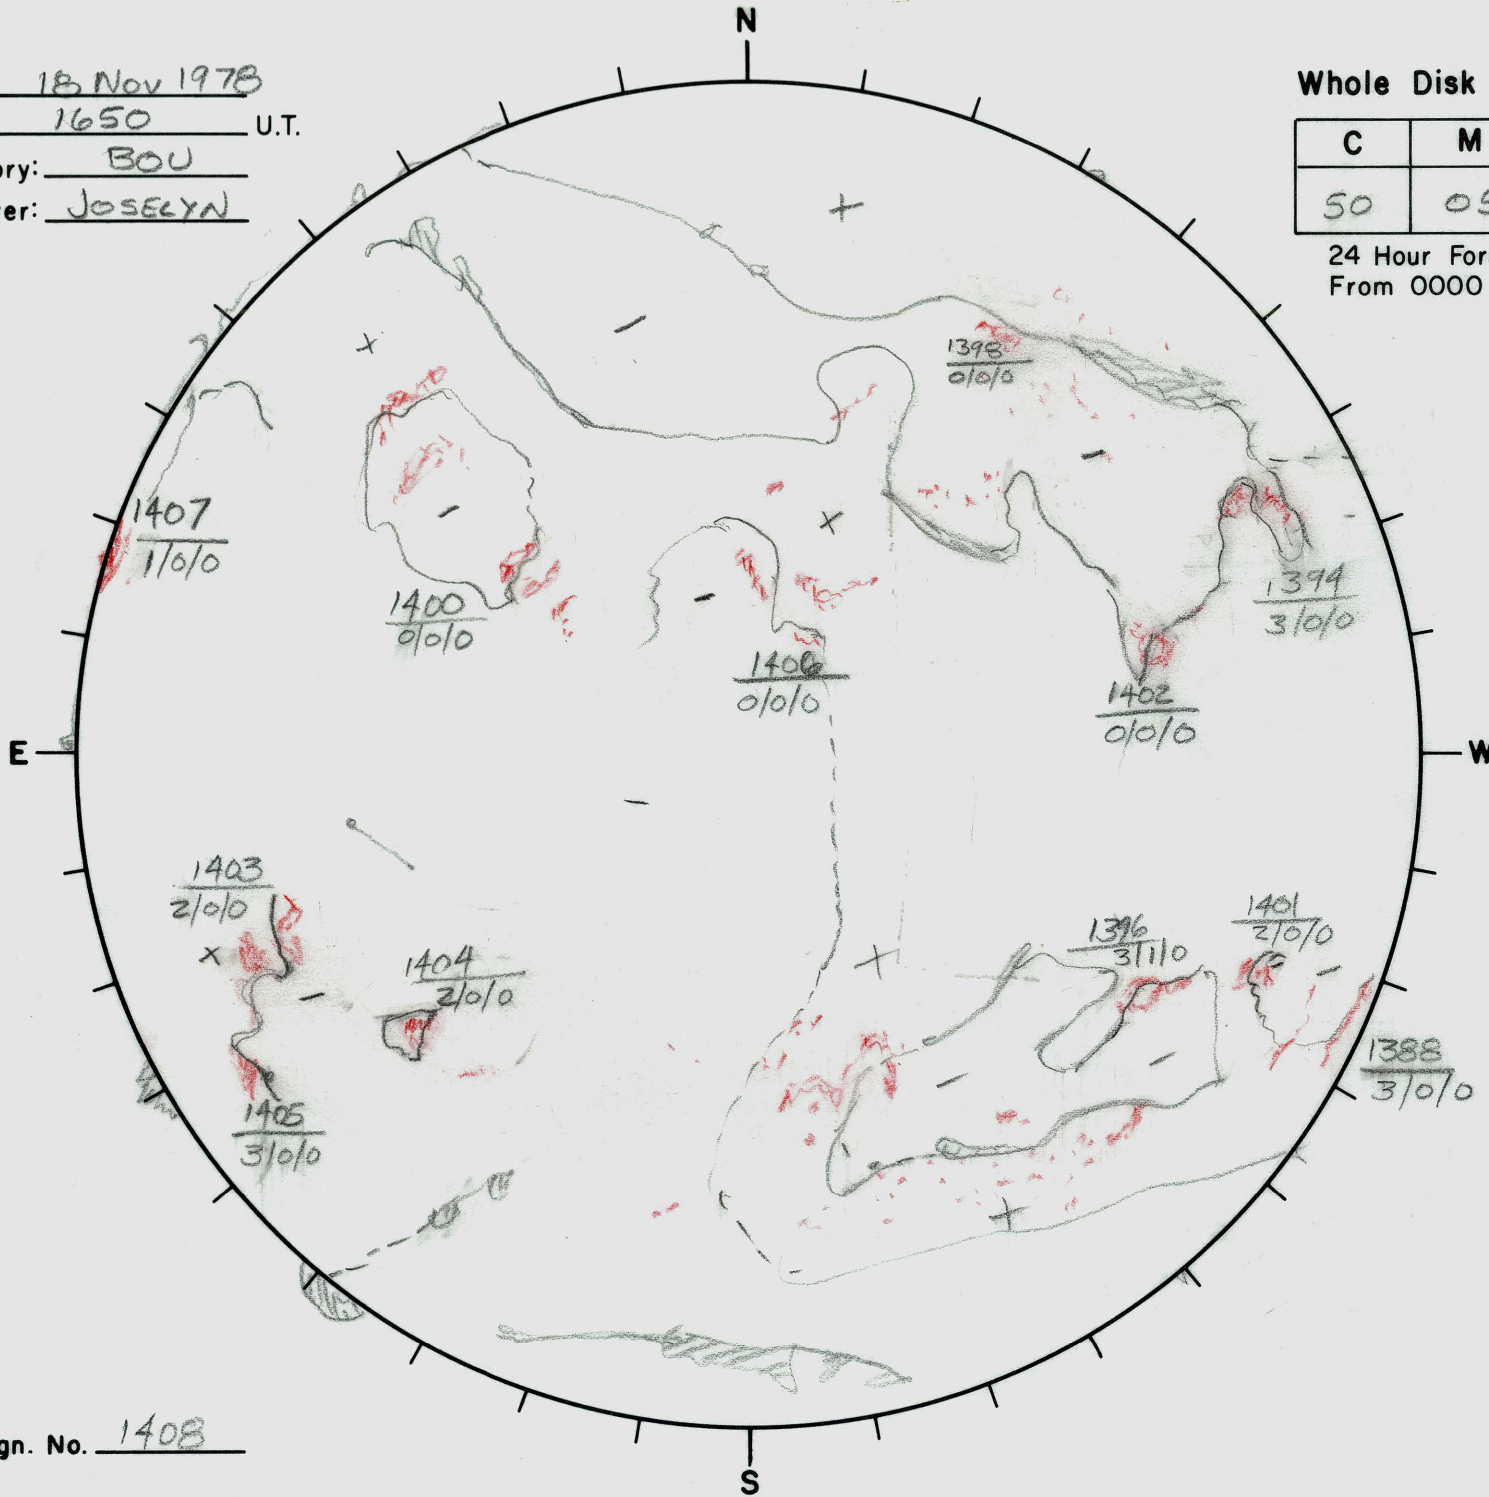

Date: 18 Nov 1978
 Time: 1650 U.T.
 Observatory: BOU
 Forecaster: JOSELYN

Whole Disk Forecast

C	M	X
50	05	01

24 Hour Forecast
 From 0000 U.T. to 0000 U.T.

Next Rgn. No. 1408

L† 292.3
 B† 2.4