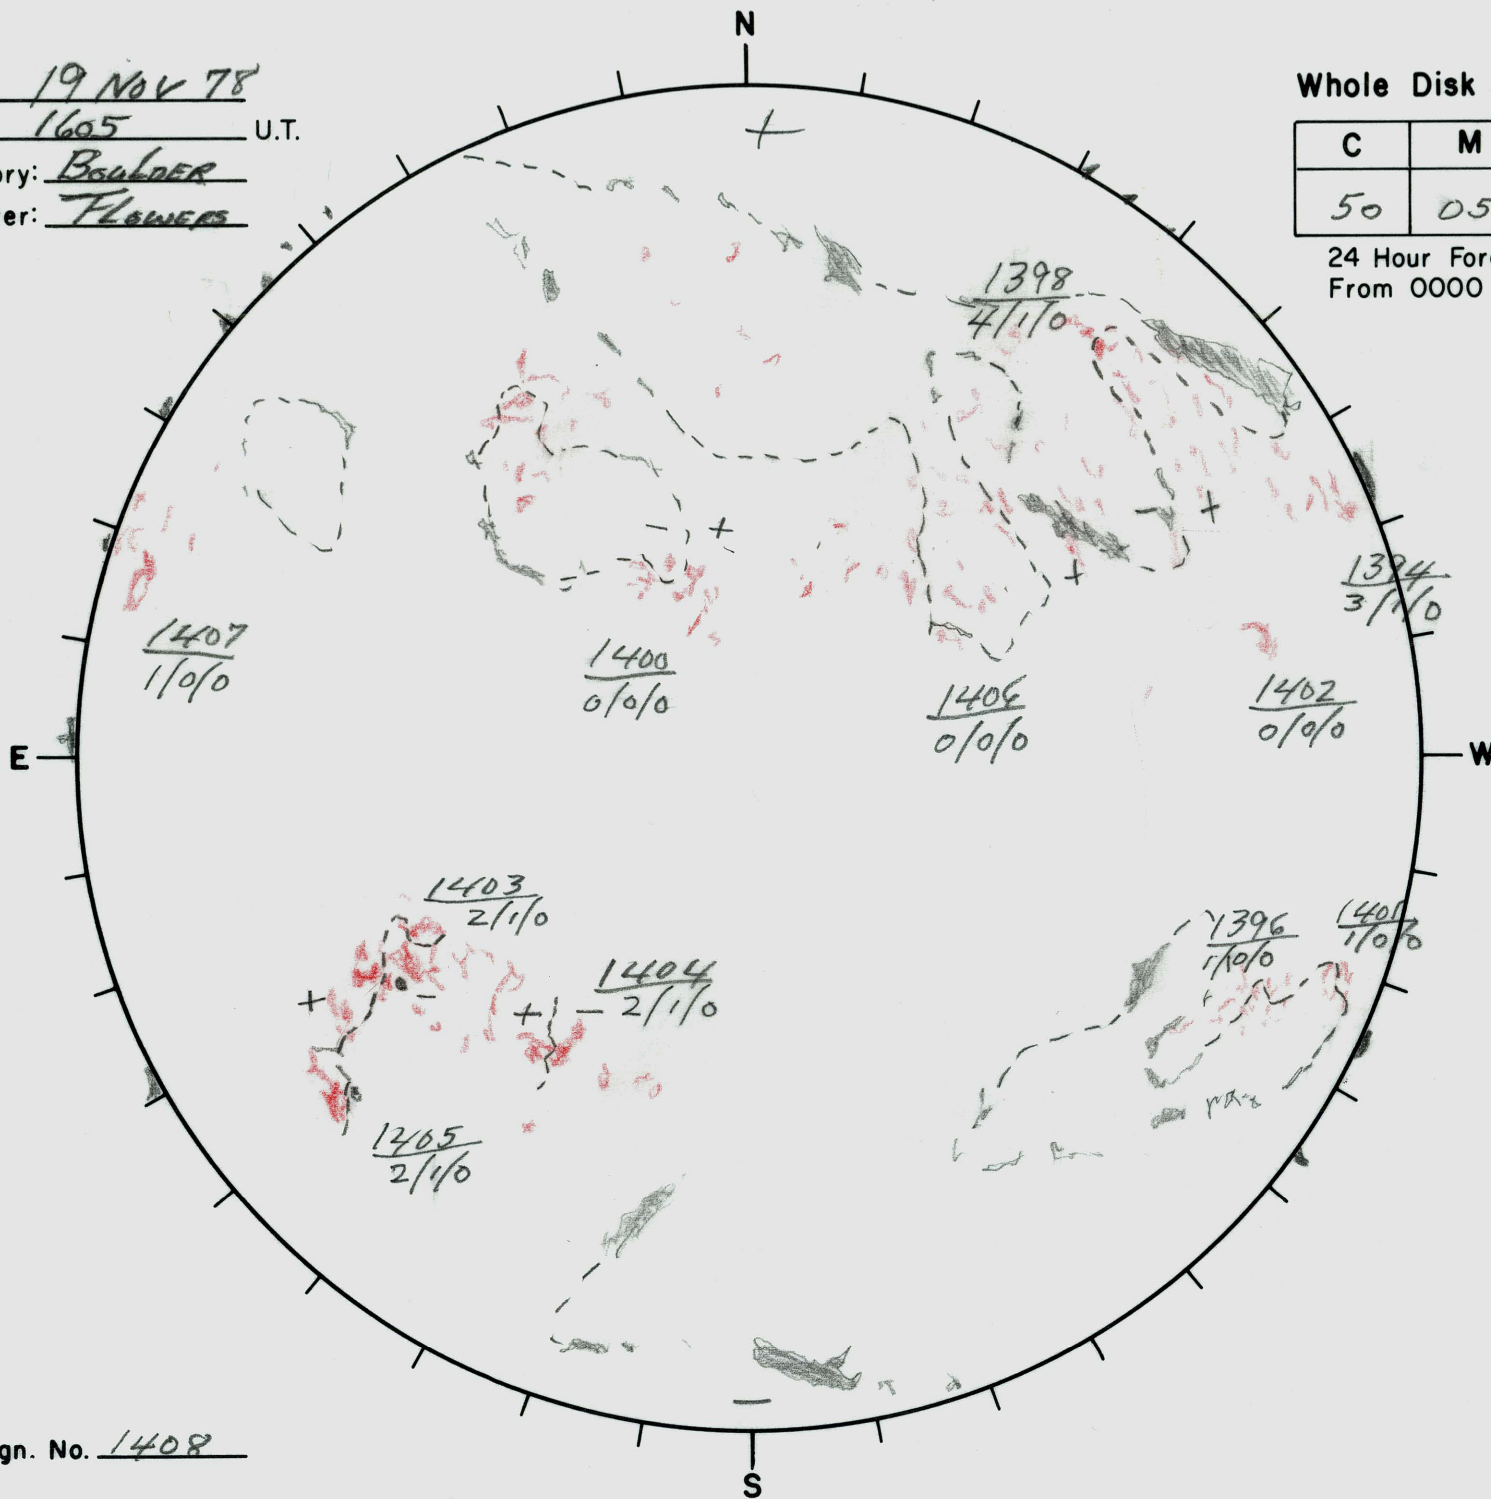

Date: 19 Nov 78
 Time: 1605 U.T.
 Observatory: BOULDER
 Forecaster: FLOWERS

Whole Disk Forecast

C	M	X
50	05	01

24 Hour Forecast
 From 0000 U.T. to 0000 U.T.

Next Rgn. No. 1408

L† 281
 B† +2.3