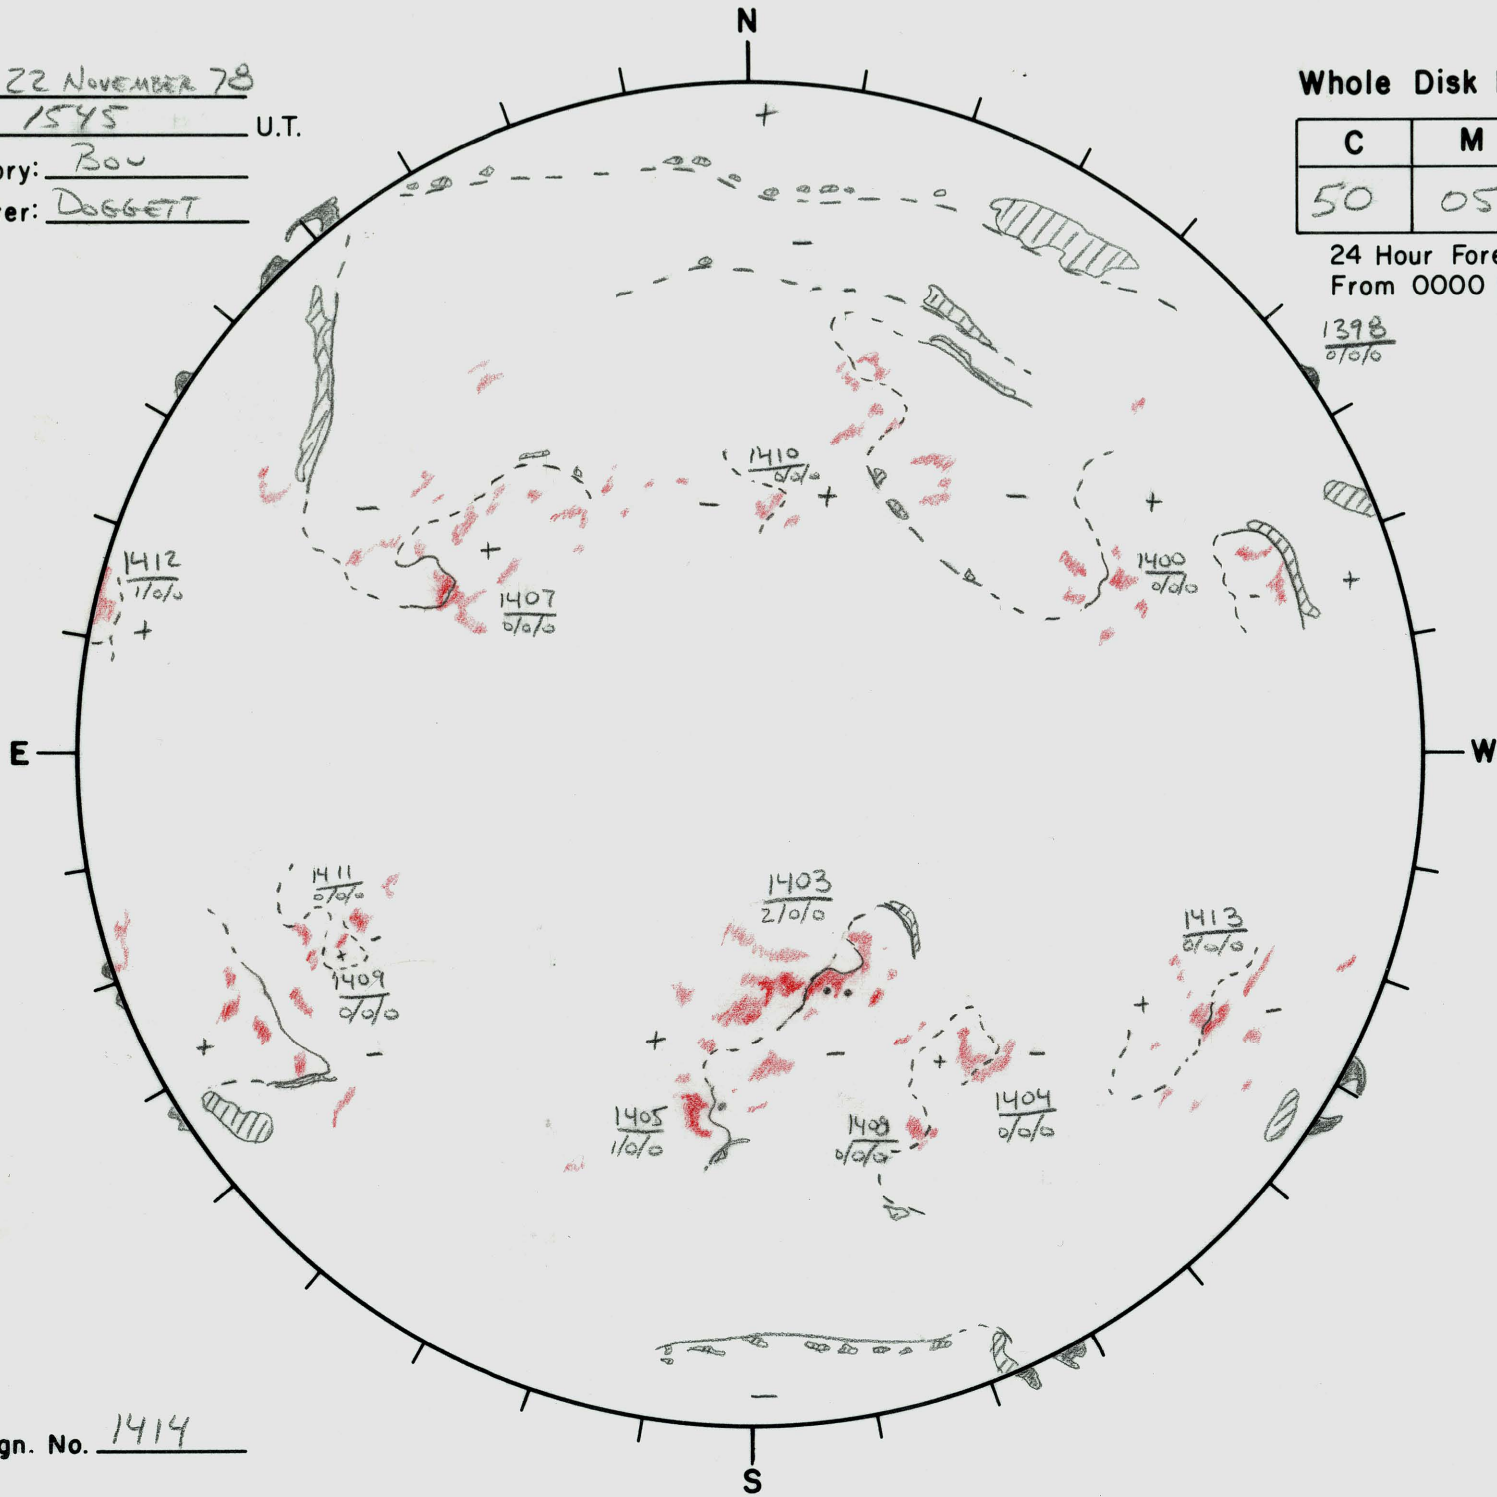

Date: 22 NOVEMBER 78  
 Time: 1545 U.T.  
 Observatory: Bou  
 Forecaster: DOGGETT

Whole Disk Forecast

C	M	X
50	05	01

24 Hour Forecast  
 From 0000 U.T. to 0000 U.T.

1398  
 0/0/0

Next Rgn. No. 1414

L† 240  
 B† +1.9