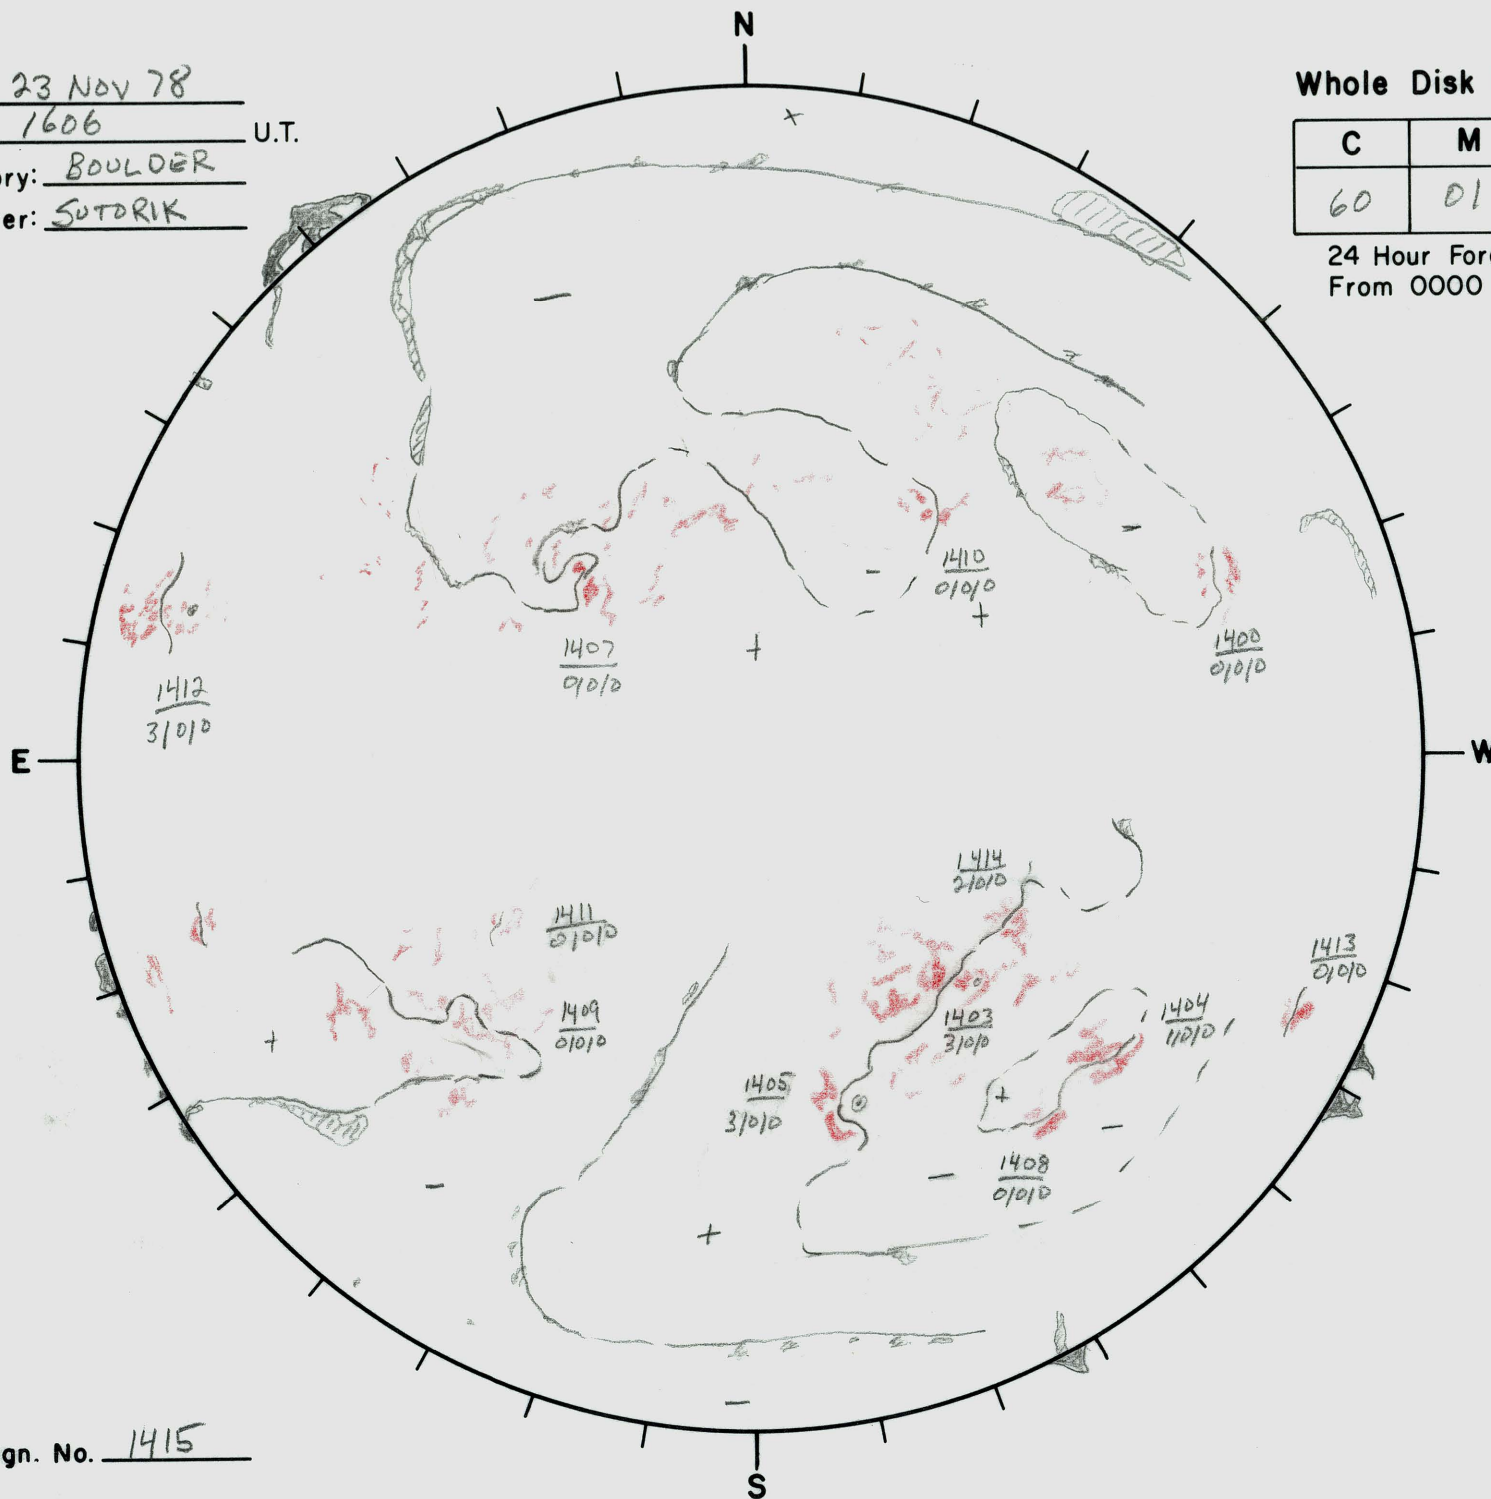

Date: 23 NOV 78
 Time: 1606 U.T.
 Observatory: BOULDER
 Forecaster: SUTORIK

Whole Disk Forecast

C	M	X
60	01	01

24 Hour Forecast
 From 0000 U.T. to 0000 U.T.

Next Rgn. No. 1415

L_t 228
 B_t +2