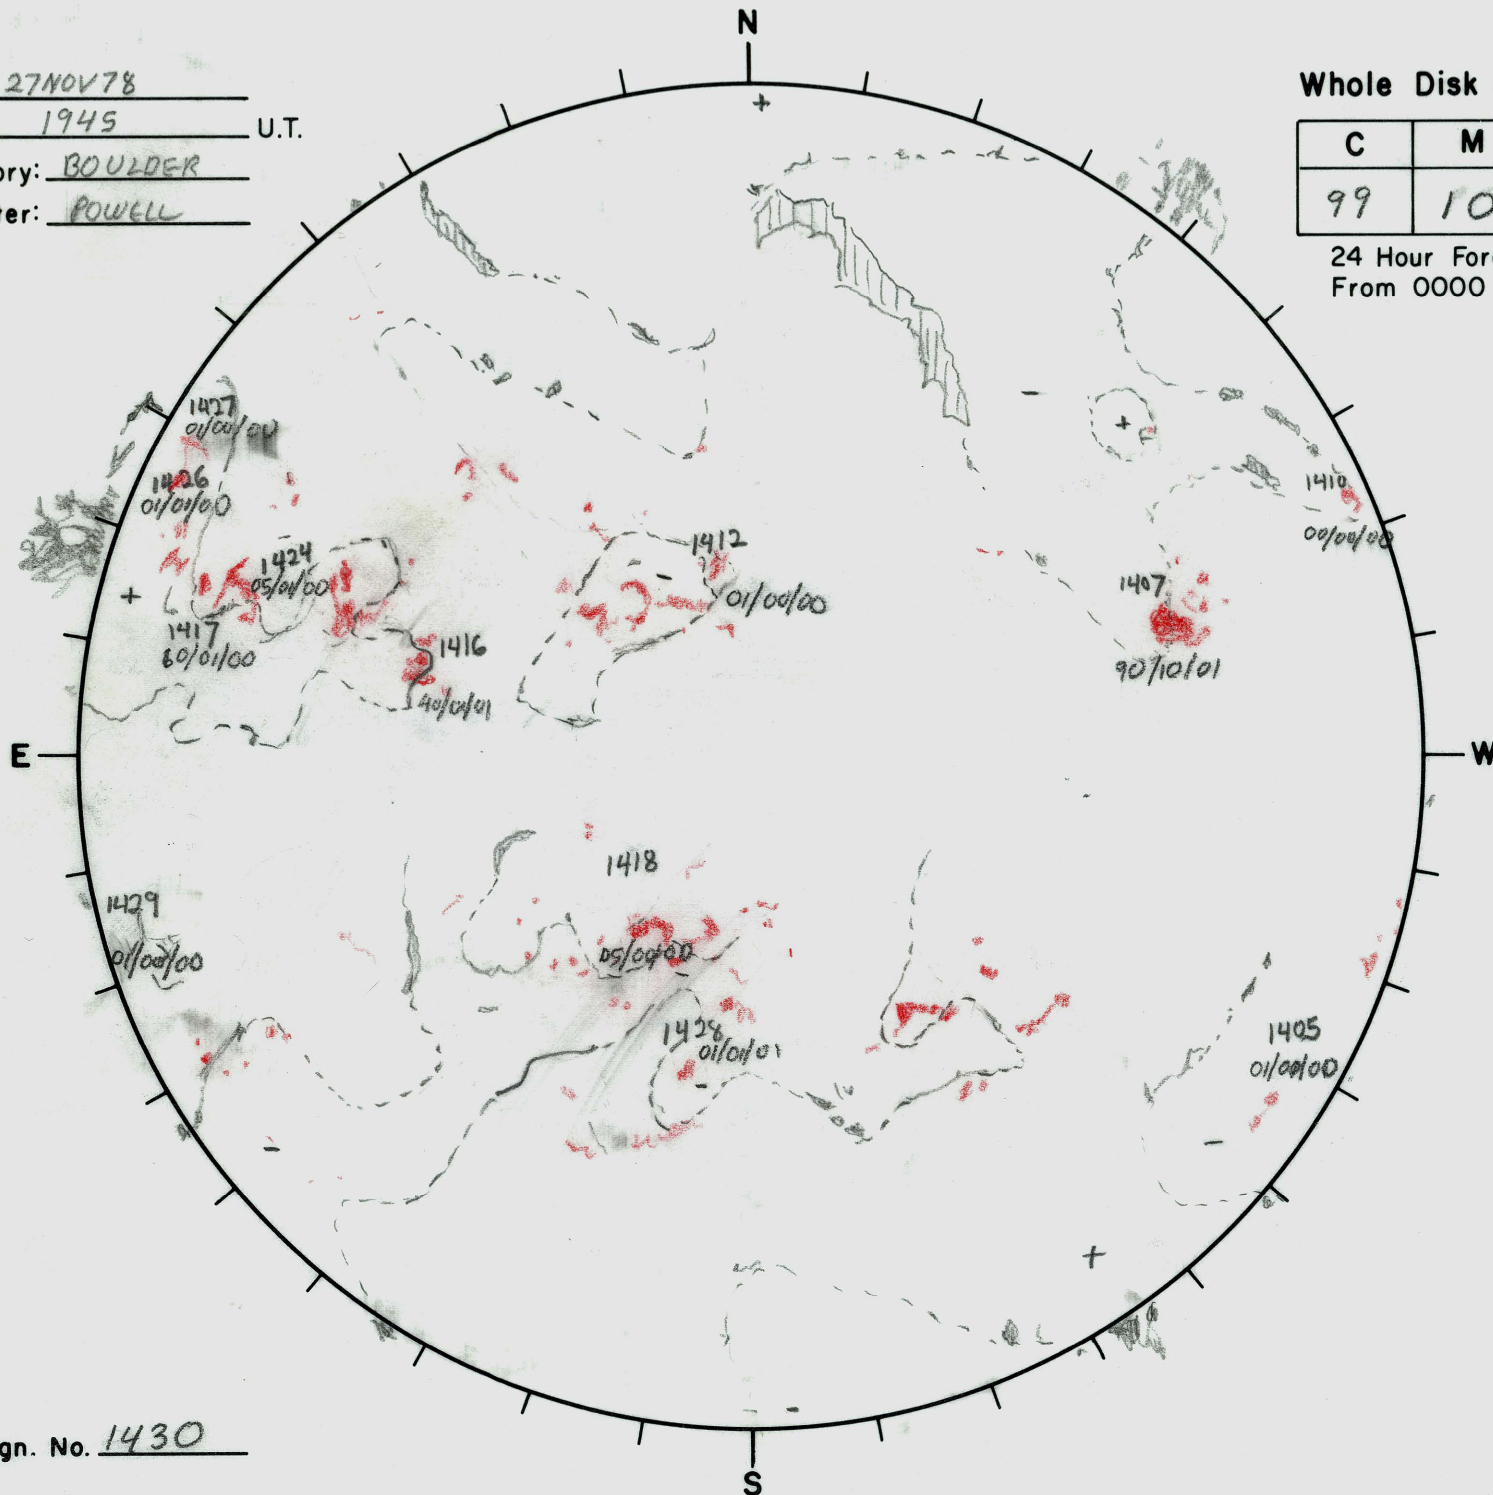

Date: 27NOV78
 Time: 1945 U.T.
 Observatory: BOULDER
 Forecaster: POWELL

Whole Disk Forecast

C	M	X
99	10	01

24 Hour Forecast
 From 0000 U.T. to 0000 U.T.

Next Rgn. No. 1430

L_t 175.0
 B_t _____