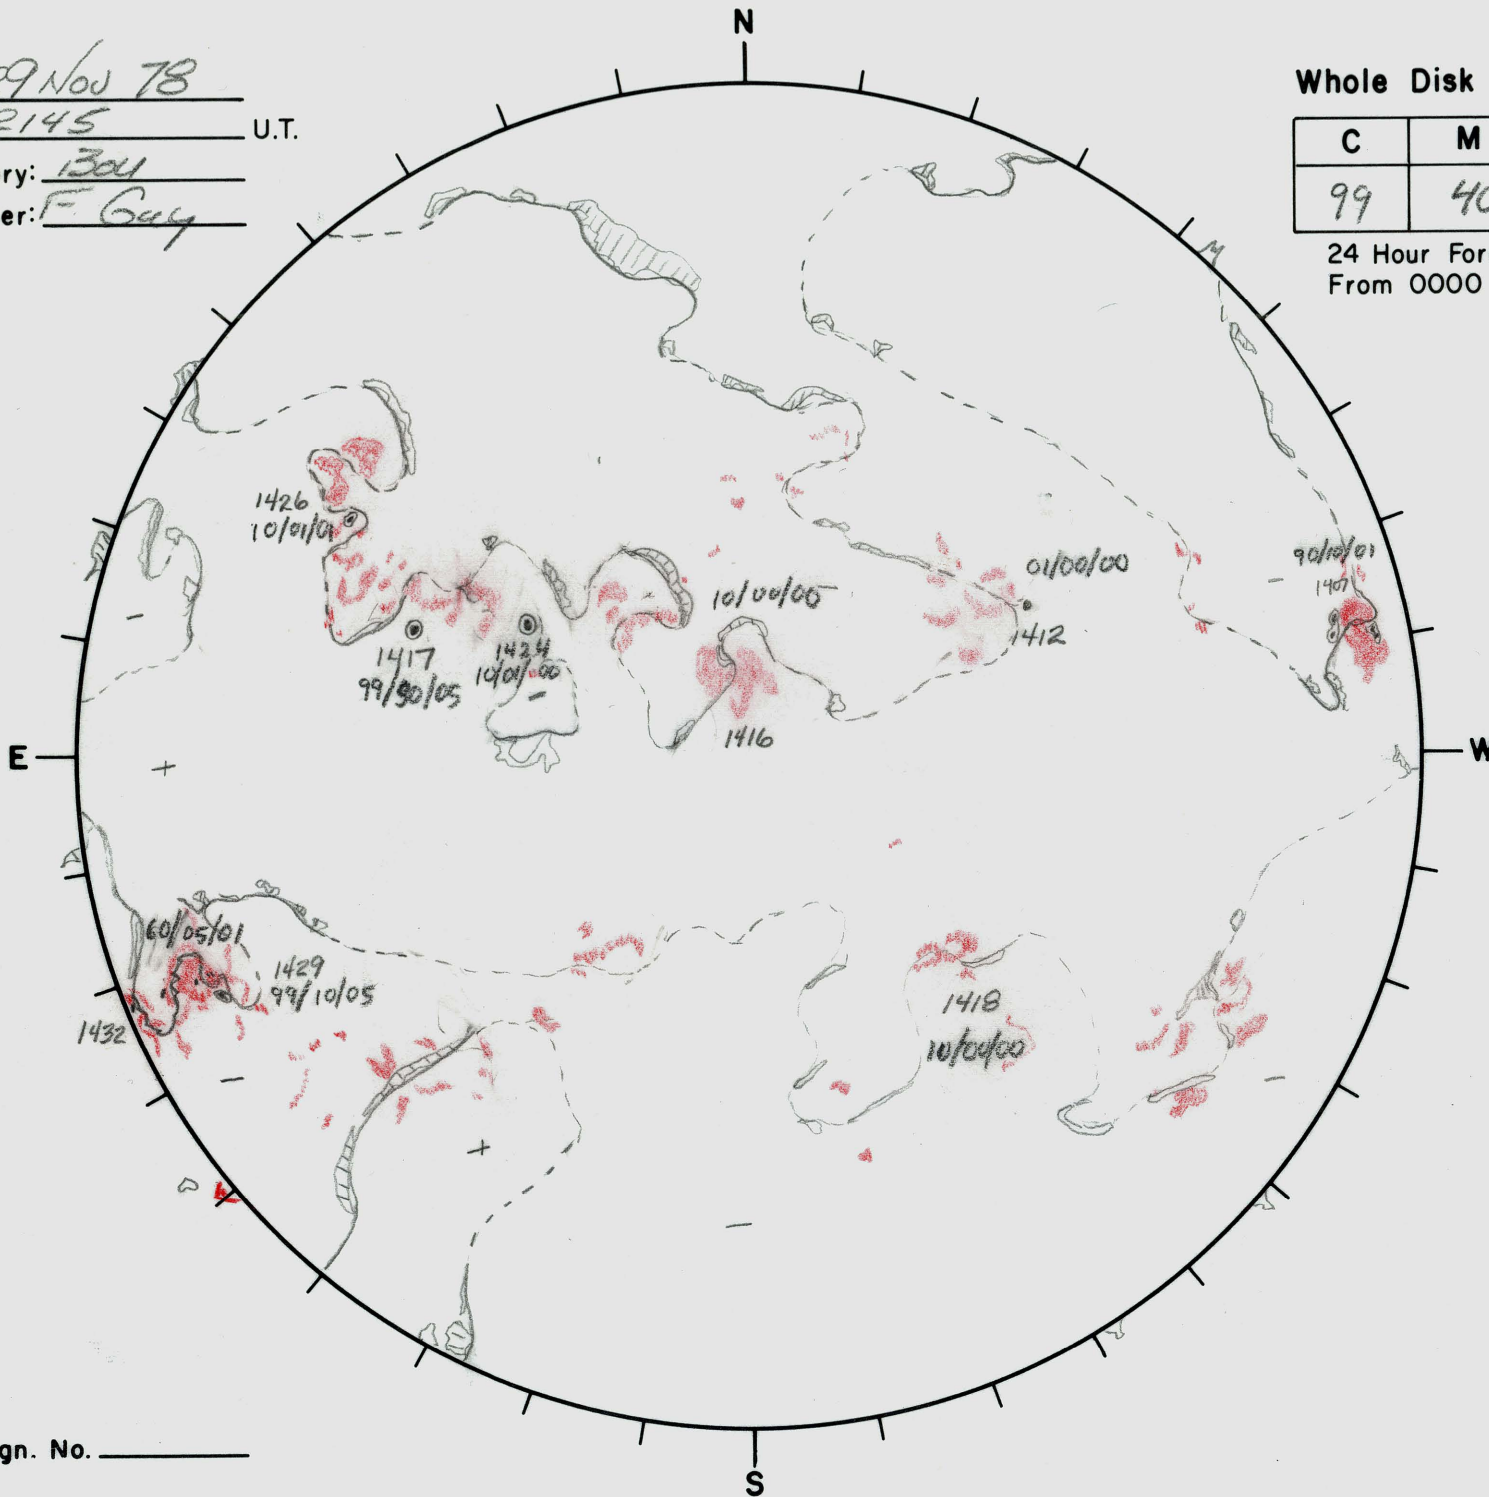

Date: 29 Nov 78
 Time: 2145 U.T.
 Observatory: 1304
 Forecaster: F. Gay

Whole Disk Forecast

C	M	X
99	40	05

24 Hour Forecast
 From 0000 U.T. to 0000 U.T.

Next Rgn. No. _____

L↑ _____
 B↑ _____