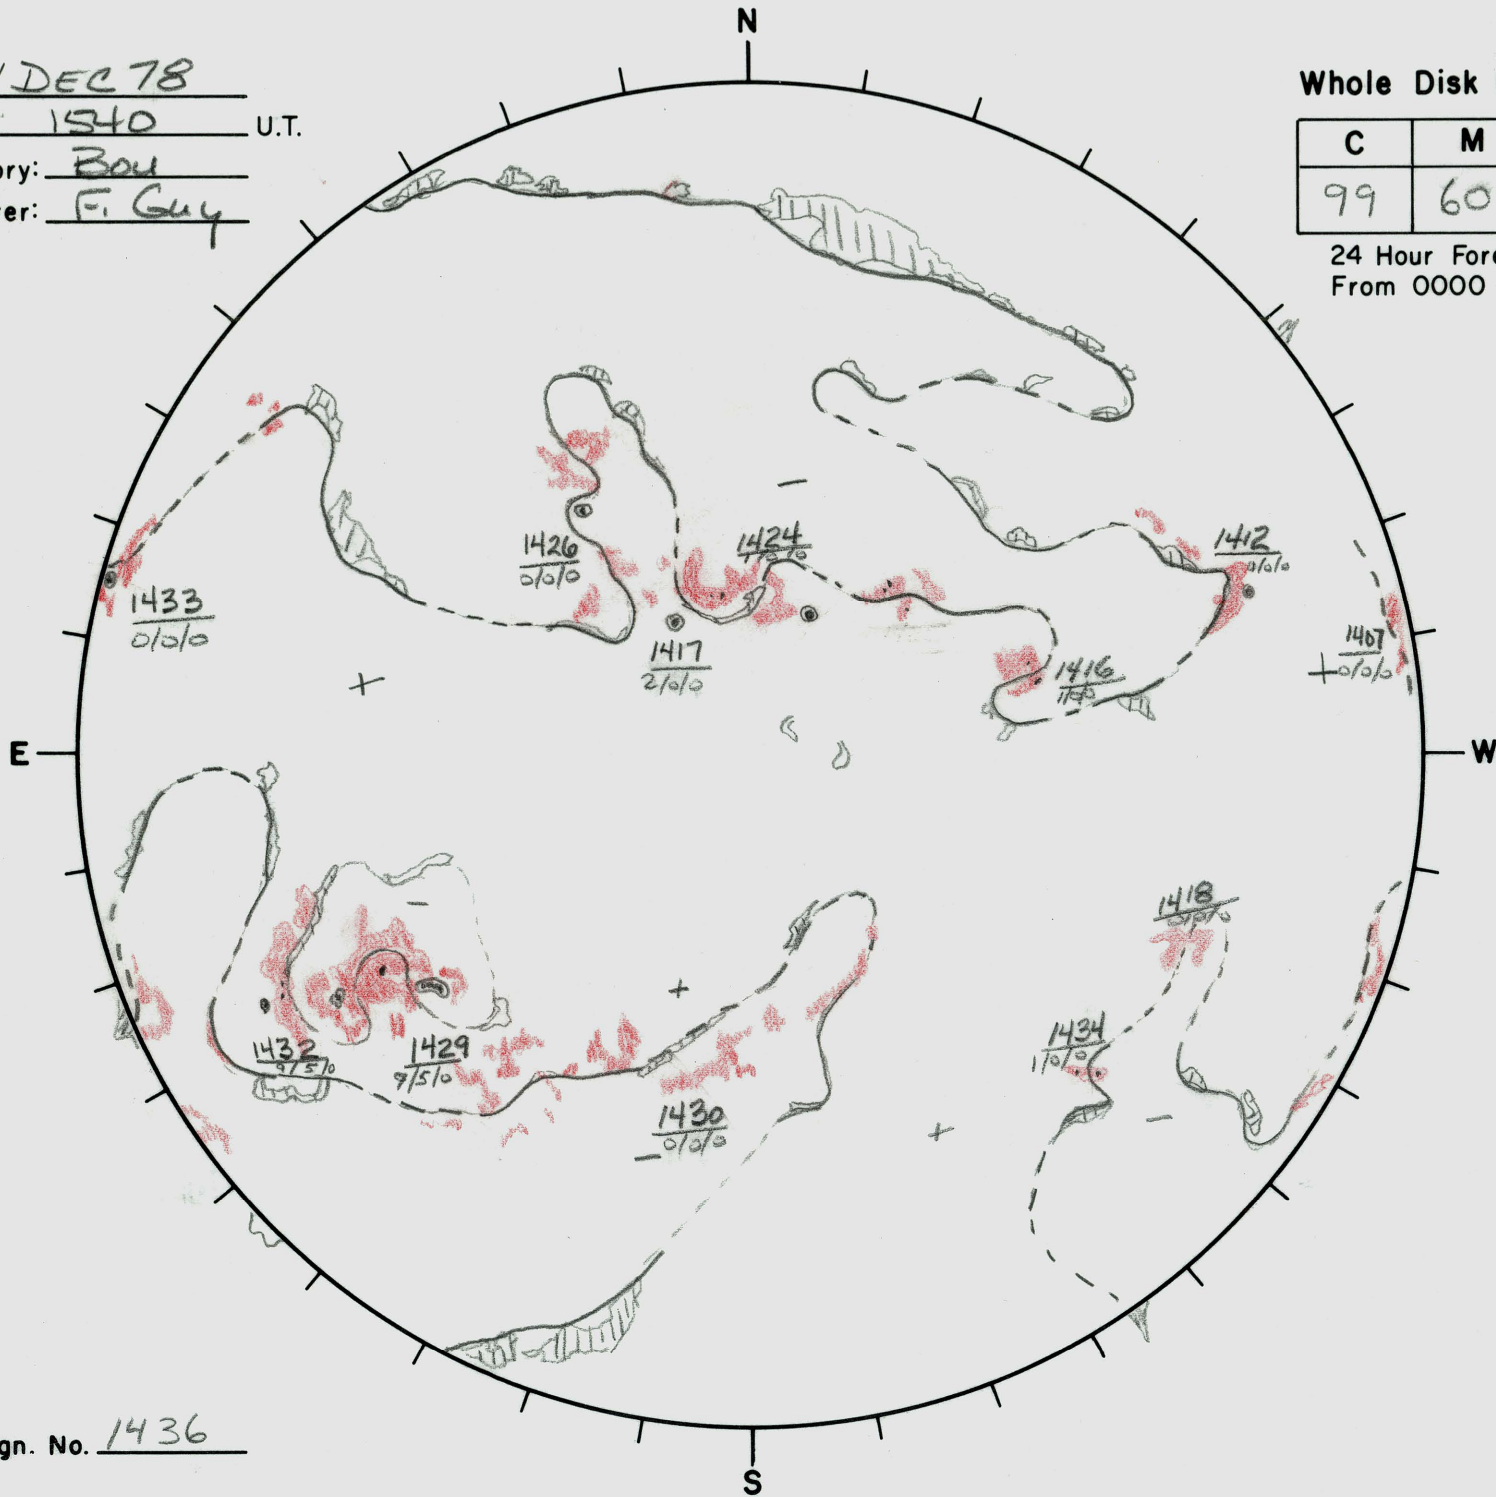

Date: 1 DEC 78
 Time: 1540 U.T.
 Observatory: Bali
 Forecaster: F. Guy

Whole Disk Forecast

C	M	X
99	60	10

24 Hour Forecast
 From 0000 U.T. to 0000 U.T.

Next Rgn. No. 1436

L† 122
 B† +1