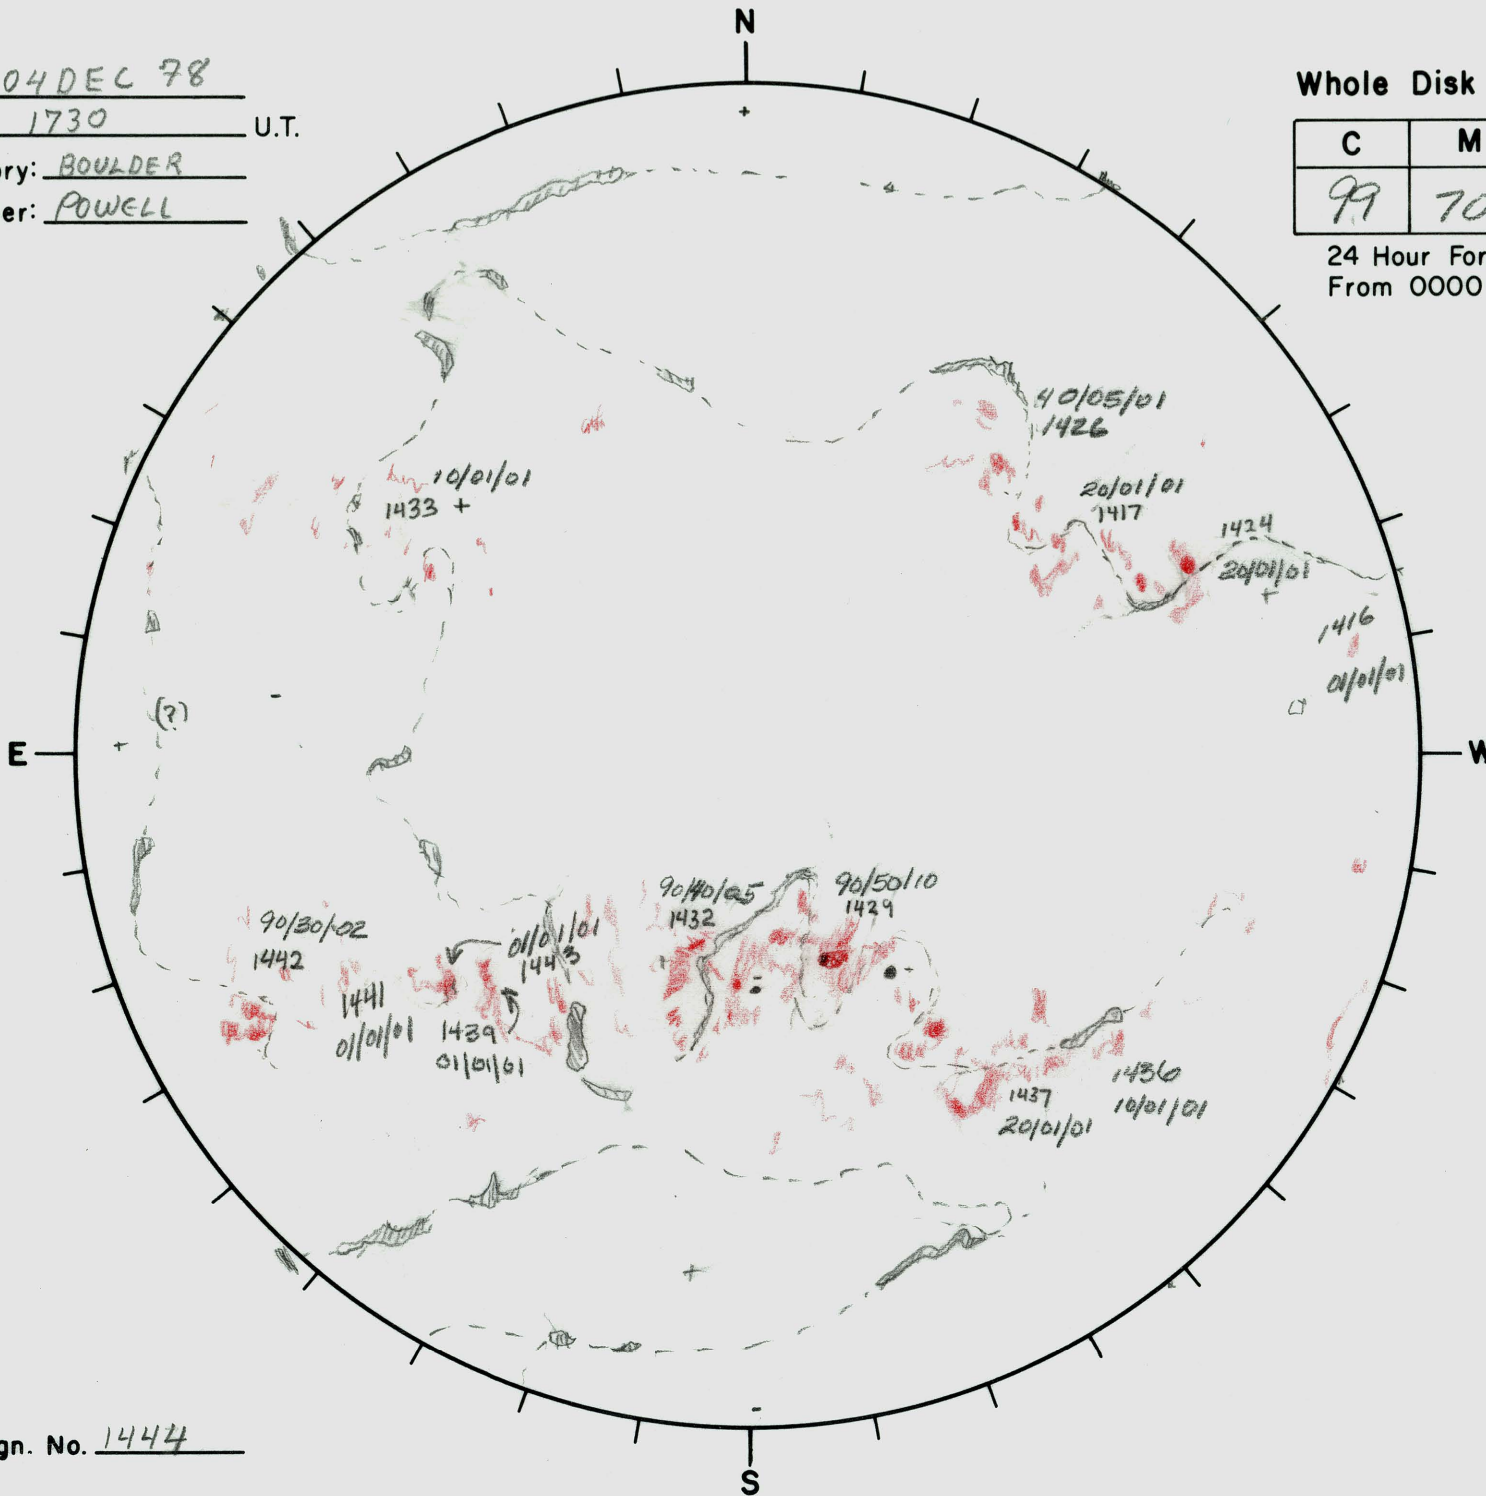

Date: 04 DEC 78
 Time: 1730 U.T.
 Observatory: BOULDER
 Forecaster: POWELL

Whole Disk Forecast

C	M	X
99	70	10

24 Hour Forecast
 From 0000 U.T. to 0000 U.T.

Next Rgn. No. 1444

L_t 82.2
 B_t 42