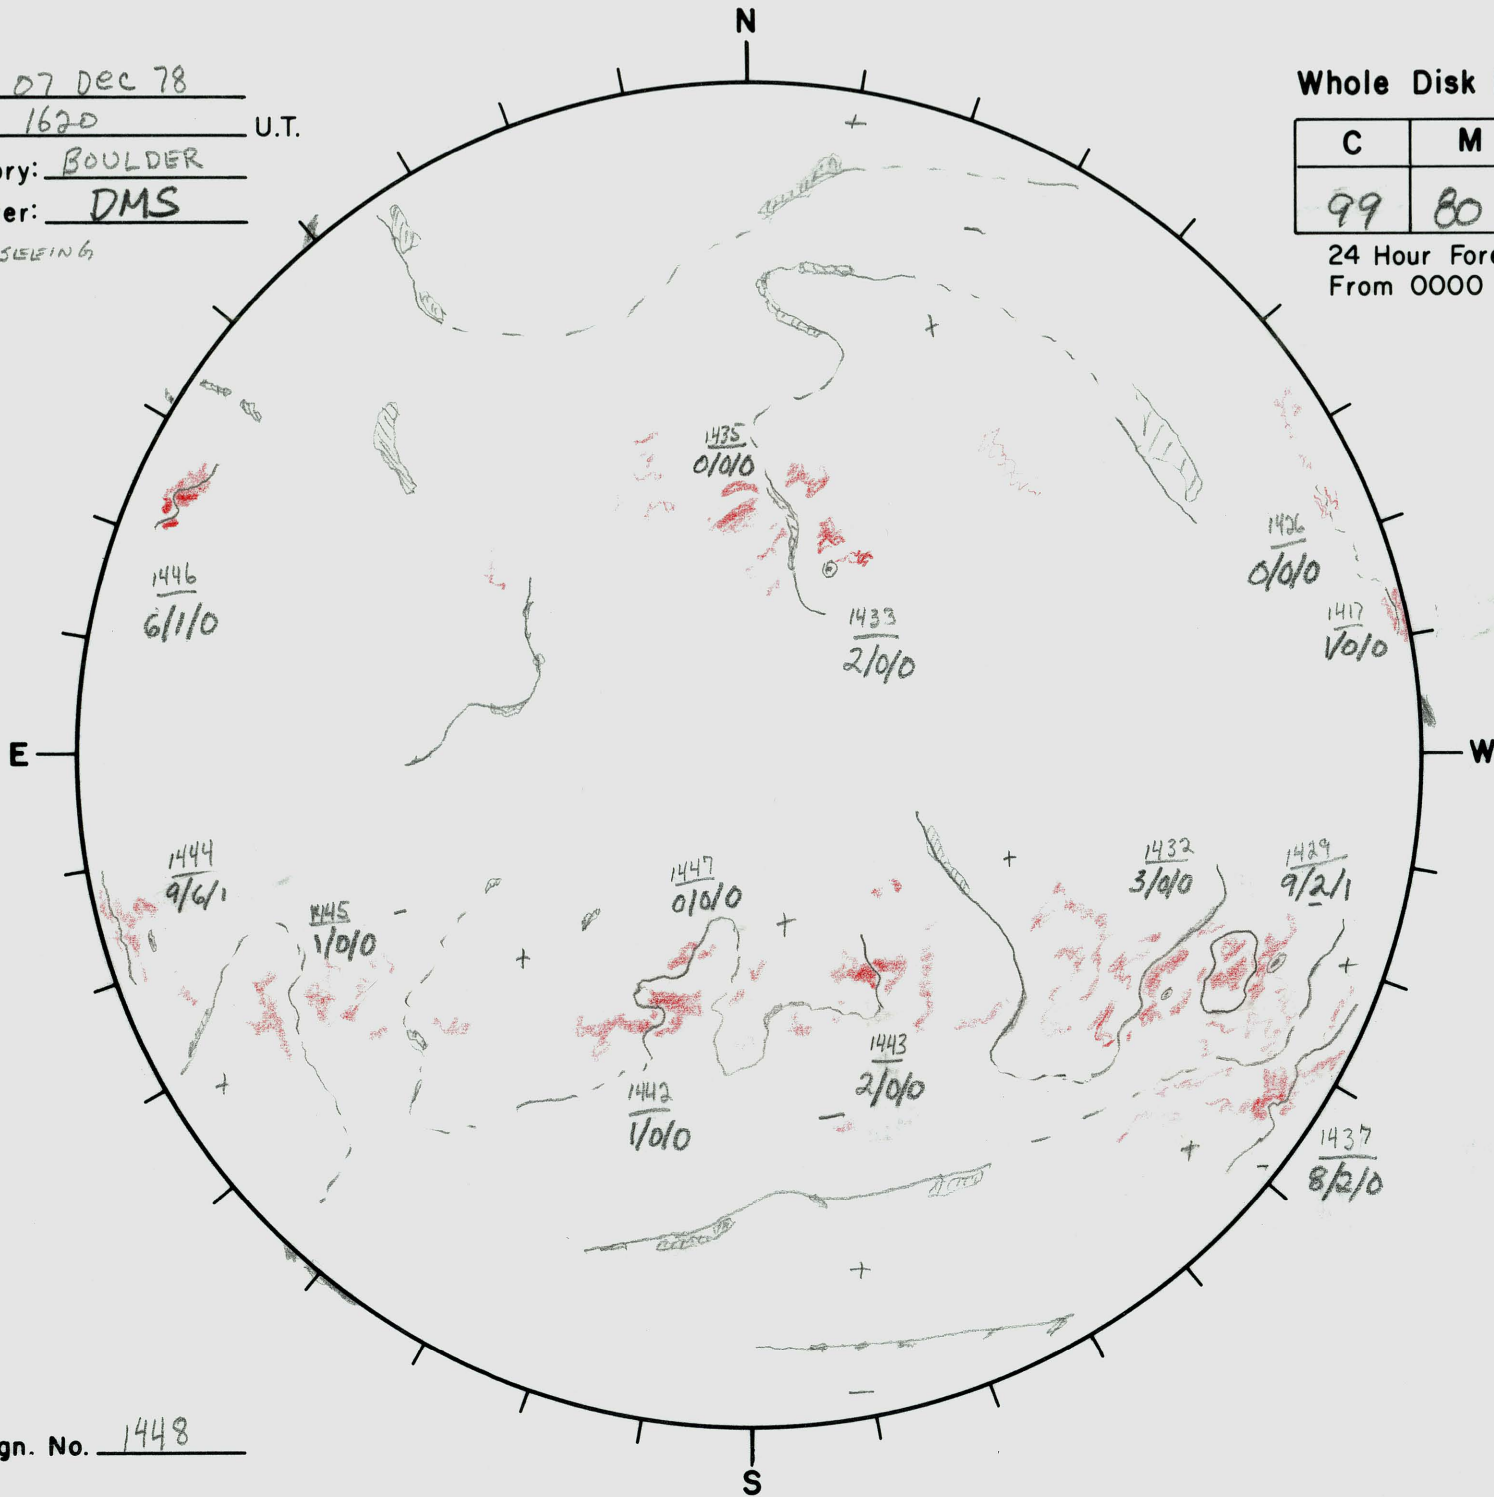

Date: 07 Dec 78
 Time: 1620 U.T.
 Observatory: BOULDER
 Forecaster: DMS

PBOR SLEFING

Whole Disk Forecast

C	M	X
99	80	20

24 Hour Forecast
 From 0000 U.T. to 0000 U.T.

Next Rgn. No. 1448

L† 43°
 B† +0°