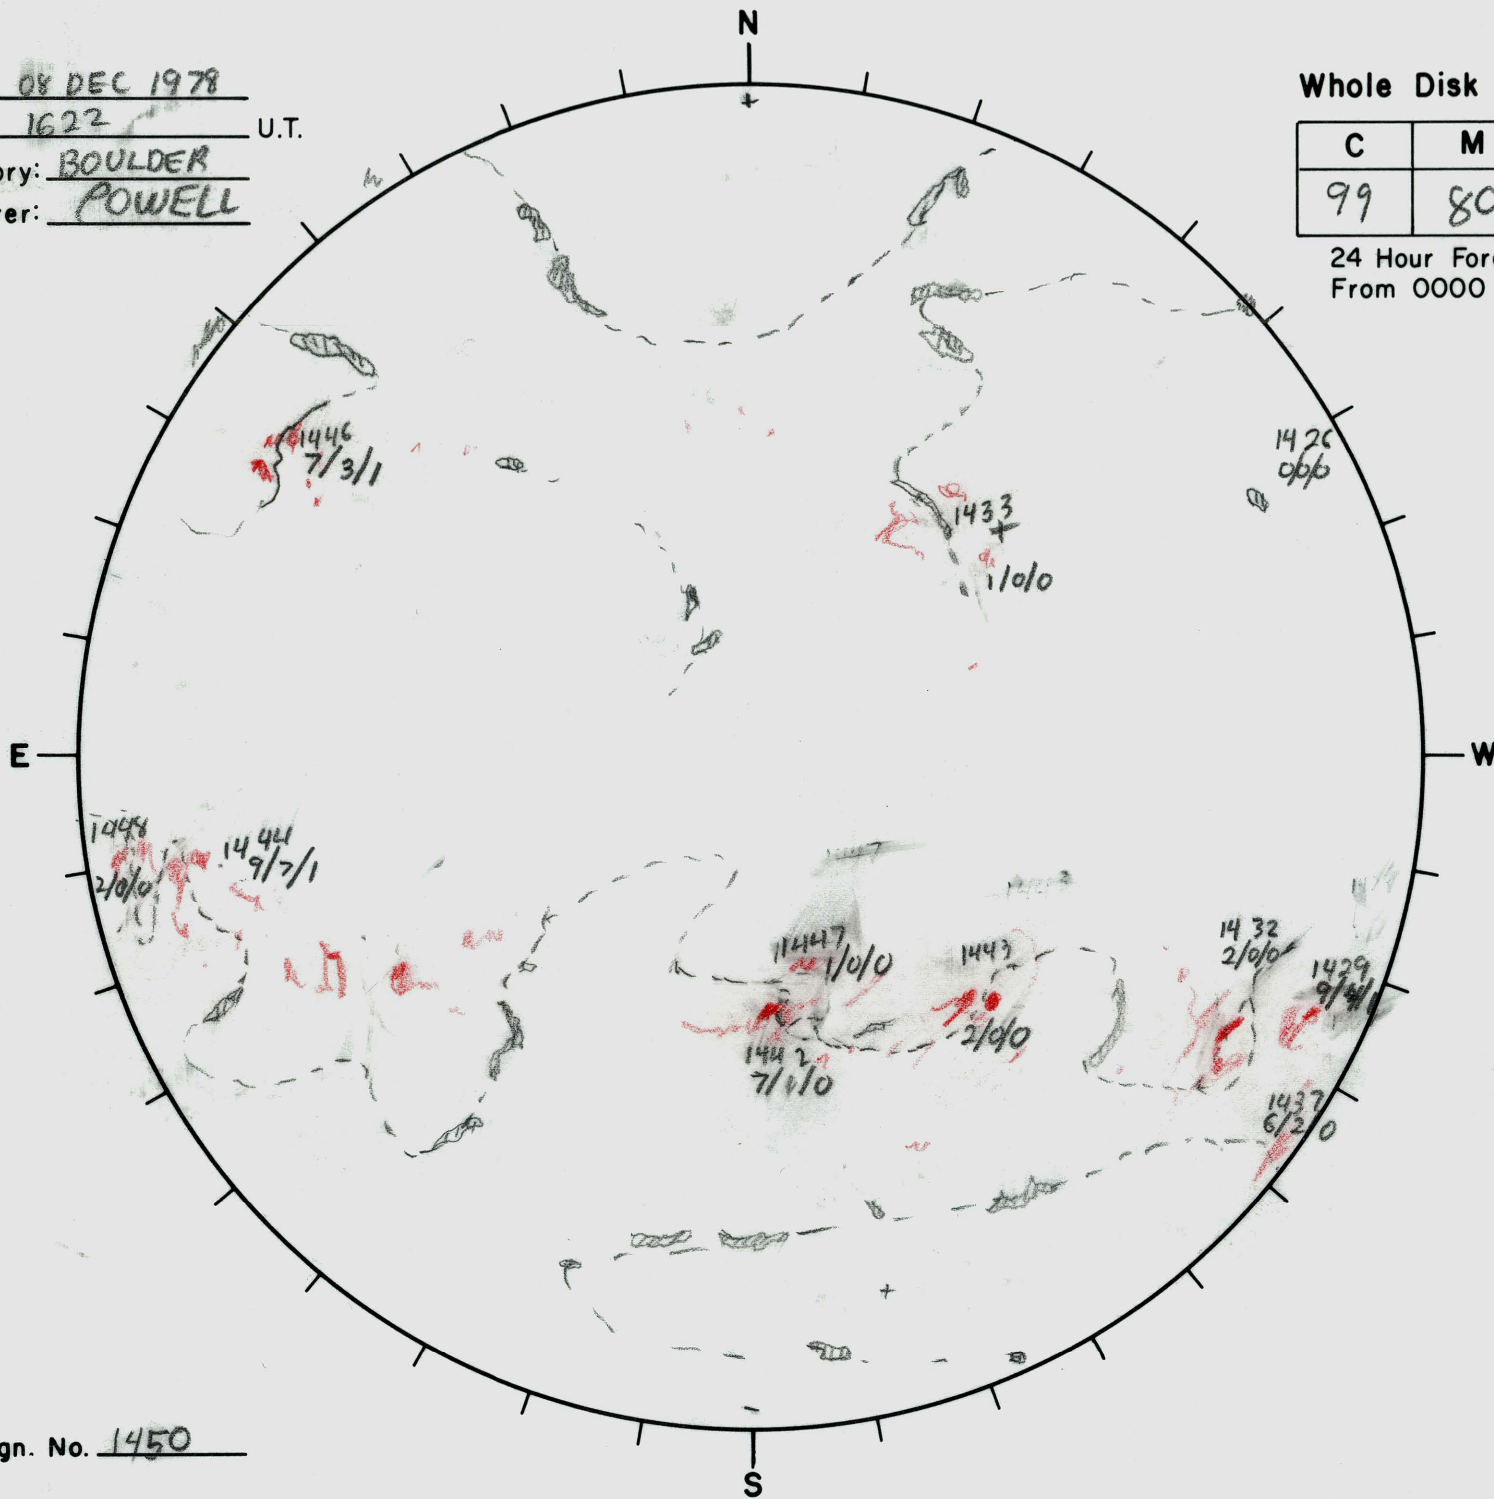

Date: 08 DEC 1978
 Time: 1622 U.T.
 Observatory: BOULDER
 Forecaster: POWELL

Whole Disk Forecast

C	M	X
99	80	10

24 Hour Forecast
 From 0000 U.T. to 0000 U.T.

Next Rgn. No. 1450

L_t 30.10
 B_t 71