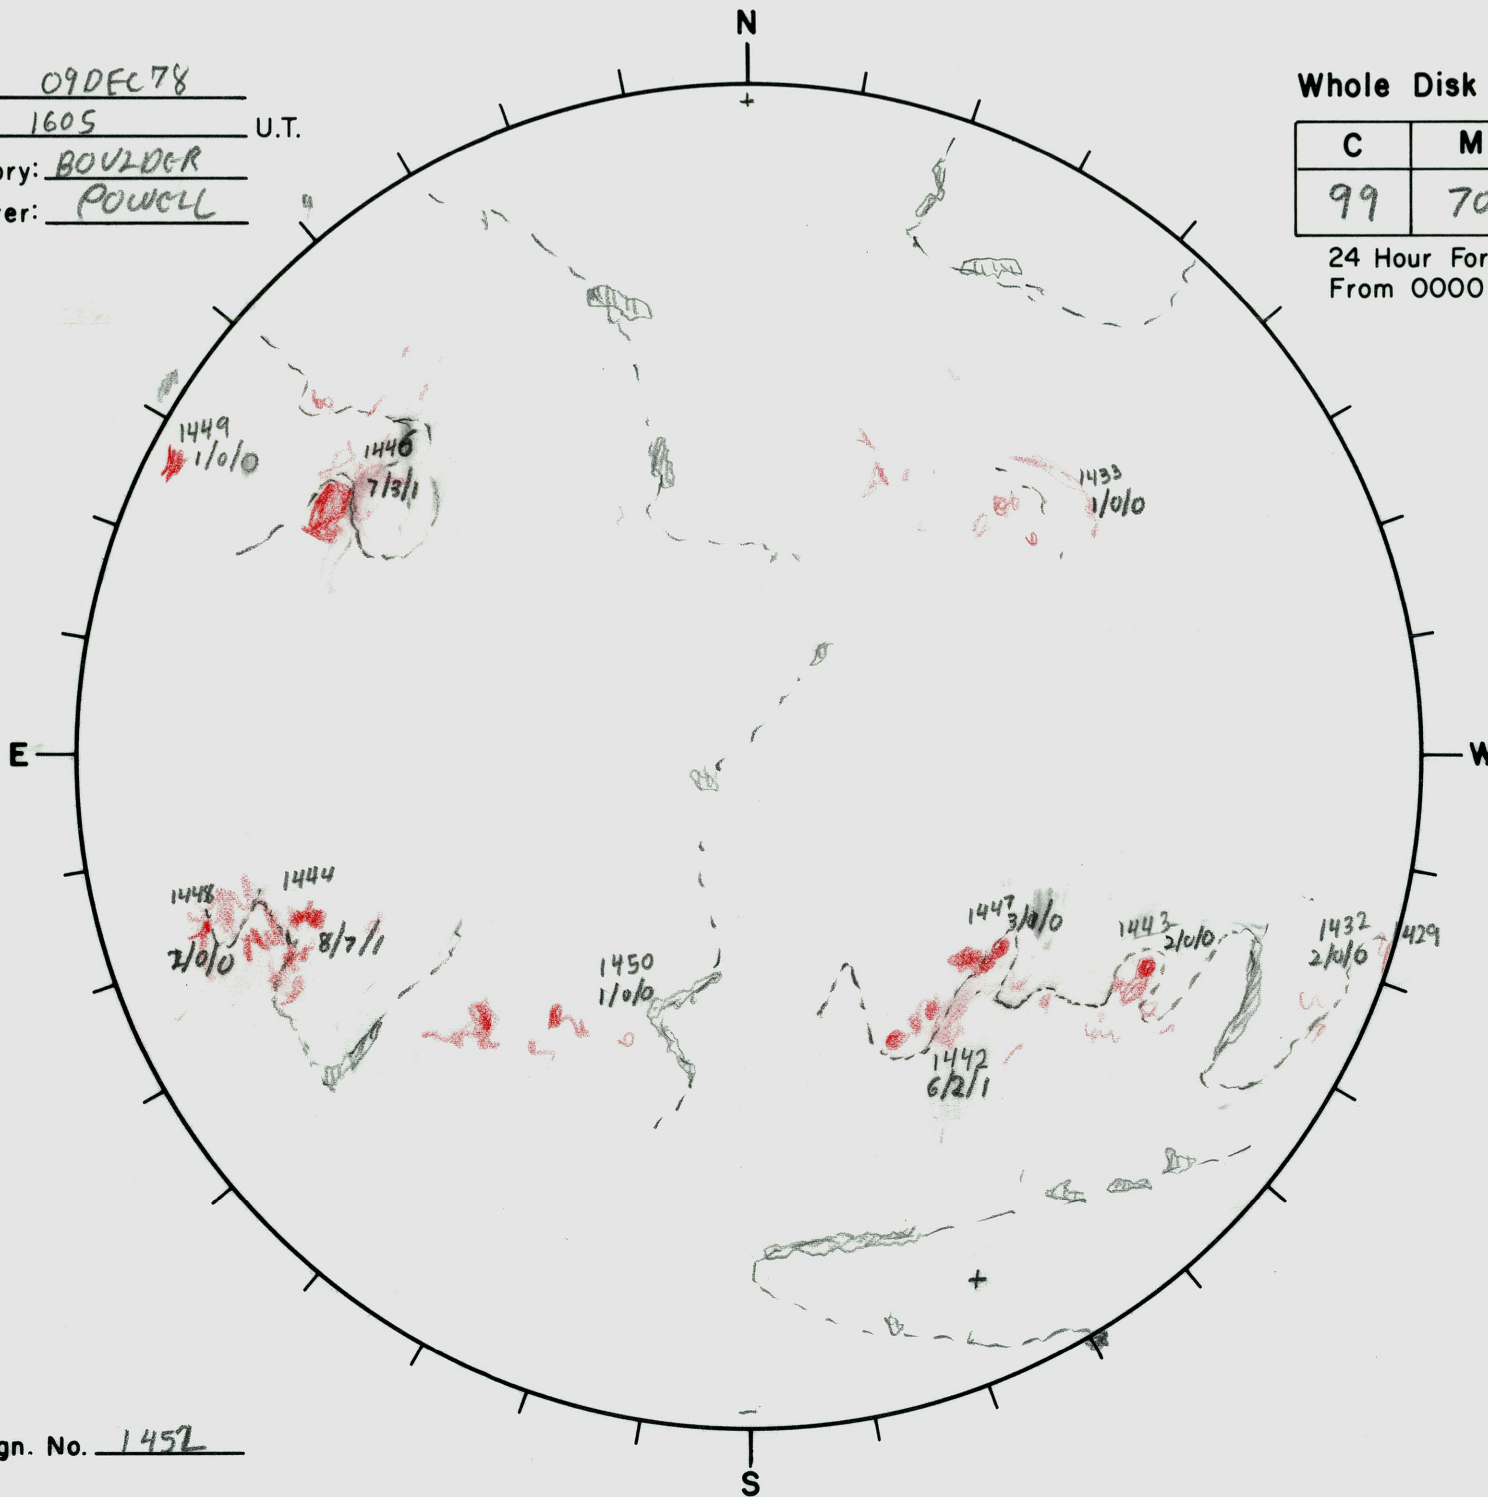

Date: 09 DEC 78
 Time: 1605 U.T.
 Observatory: BOULDER
 Forecaster: POWELL

Whole Disk Forecast

C	M	X
99	70	10

24 Hour Forecast
 From 0000 U.T. to 0000 U.T.

Next Rgn. No. 1452

L_f 17.0
 B_f -1.14