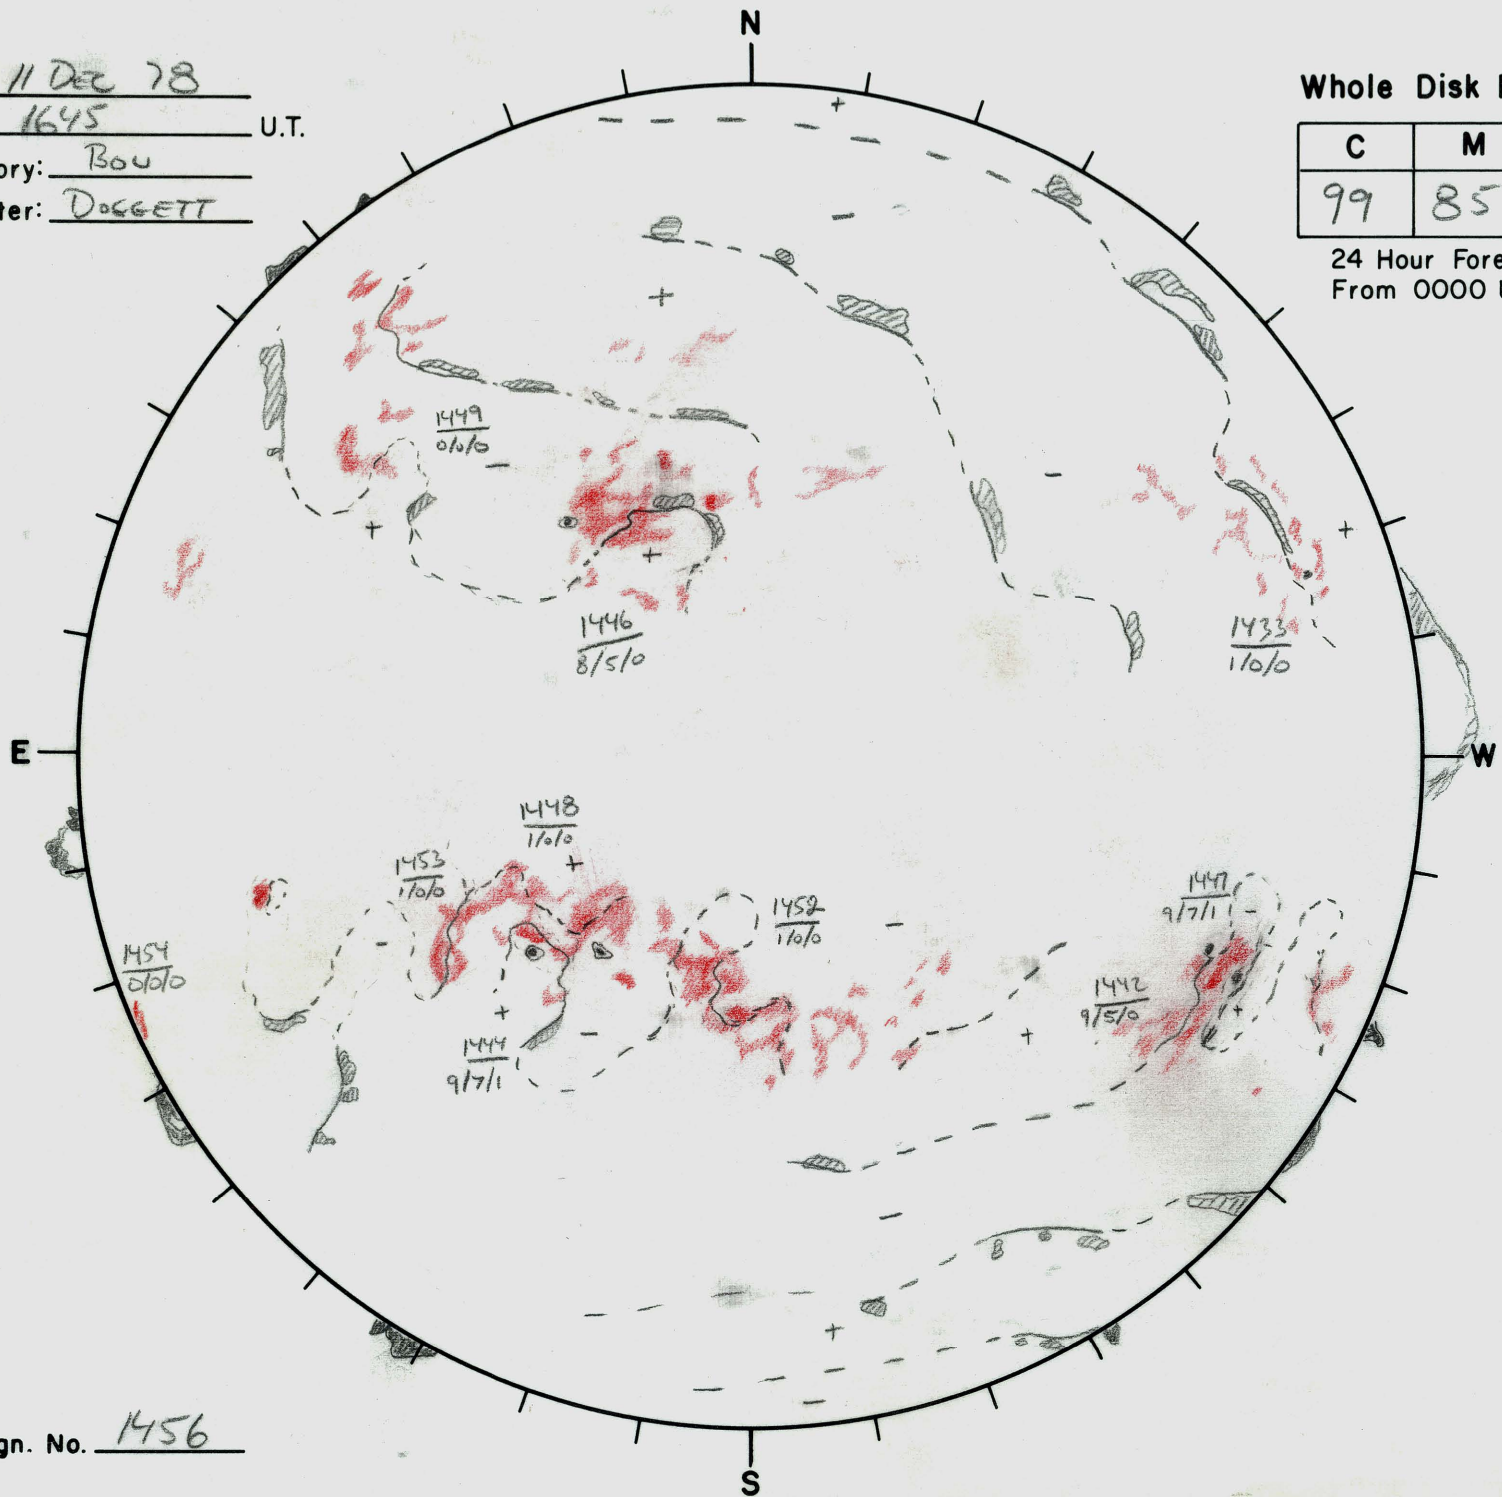

Date: 11 Dec 78
 Time: 1645 U.T.
 Observatory: Bou
 Forecaster: DOGGETT

Whole Disk Forecast

C	M	X
99	85	25

24 Hour Forecast
 From 0000 U.T. to 0000 U.T.

Next Rgn. No. 1456

L_↑ 350
 B_↑ -0.5