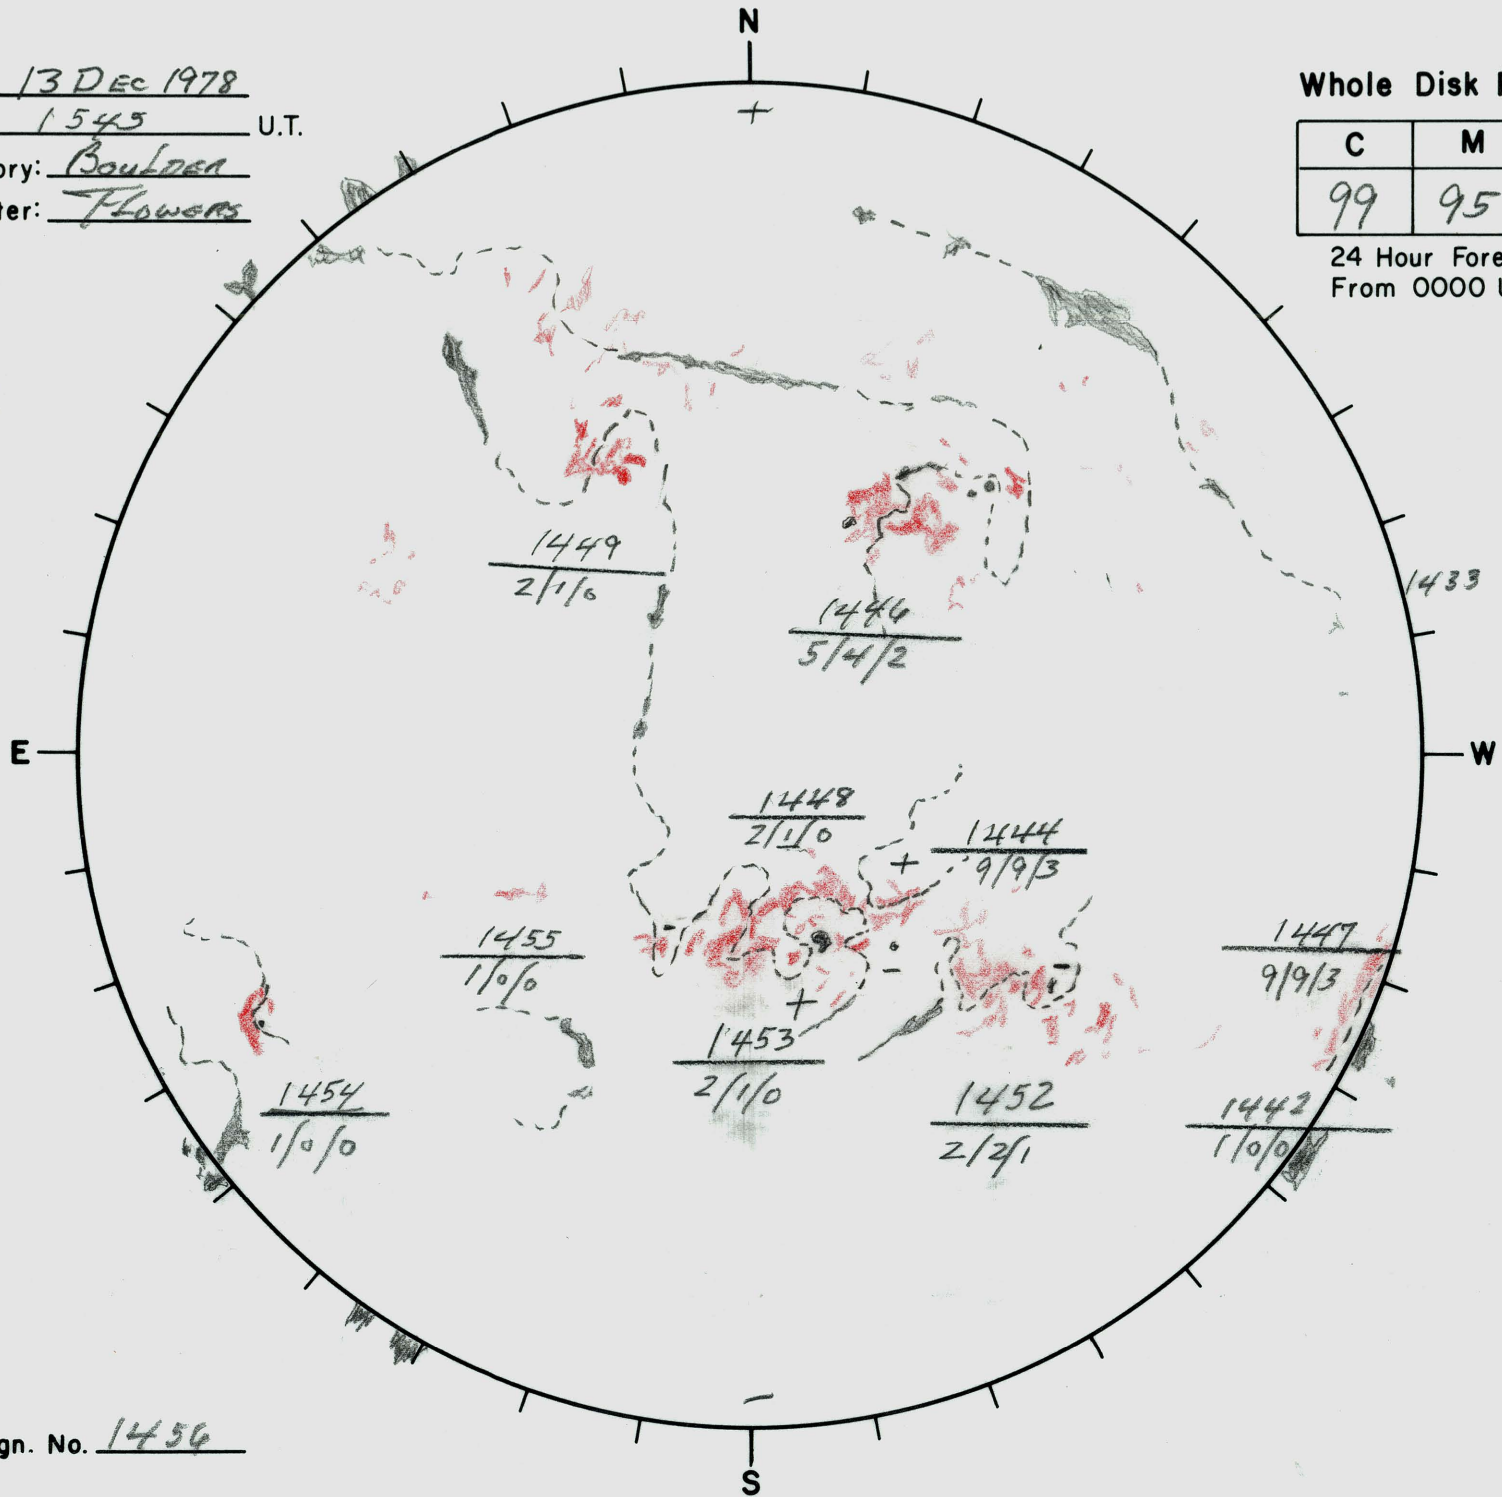

Date: 13 Dec 1978
 Time: 1545 U.T.
 Observatory: Boulder
 Forecaster: Flowers

Whole Disk Forecast

C	M	X
99	95	50

24 Hour Forecast
 From 0000 U.T. to 0000 U.T.

Next Rgn. No. 1456

L† 325
 B† -1