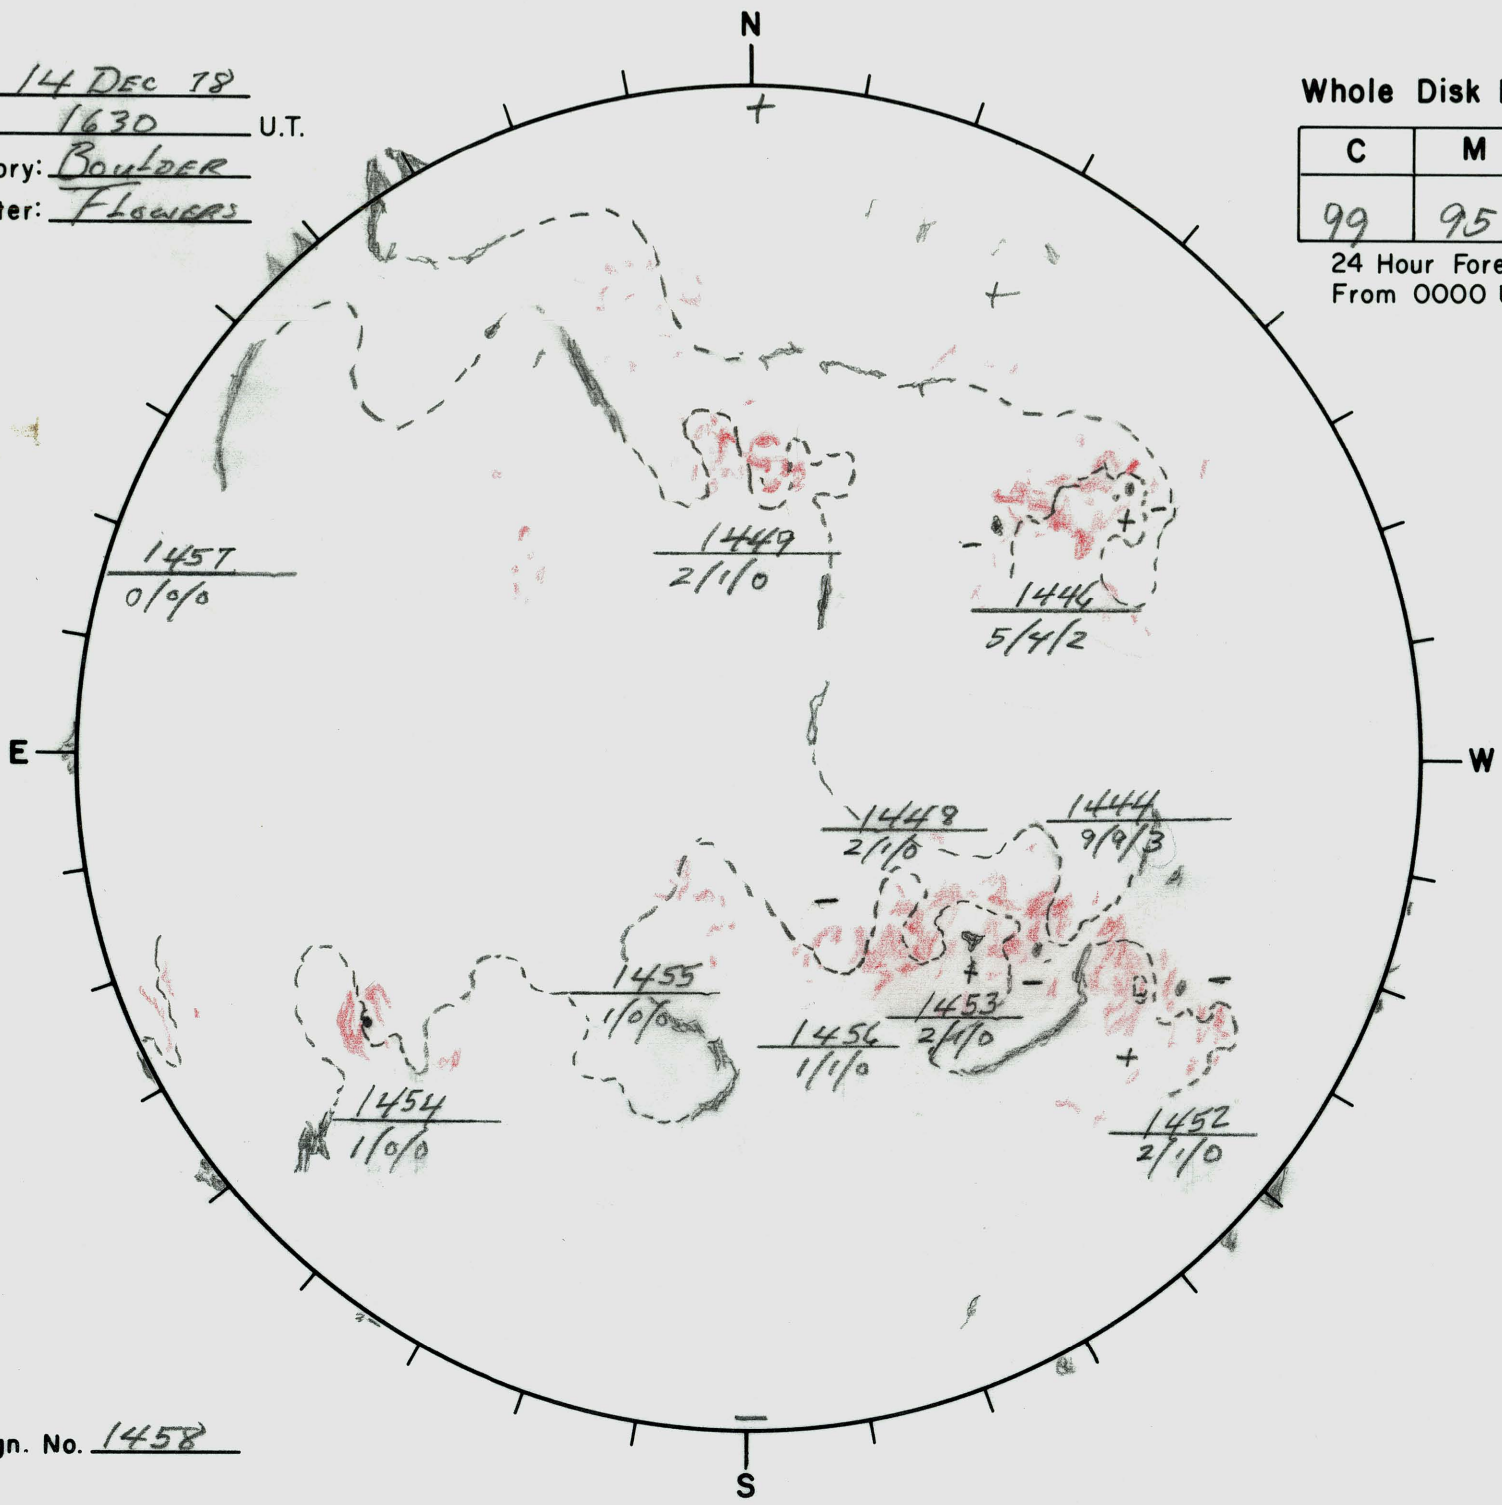

Date: 14 DEC 78
 Time: 1630 U.T.
 Observatory: BOULDER
 Forecaster: FLOWERS

Whole Disk Forecast

C	M	X
99	95	50

24 Hour Forecast
 From 0000 U.T. to 0000 U.T.

Next Rgn. No. 1458

L† 311
 B† -0.86