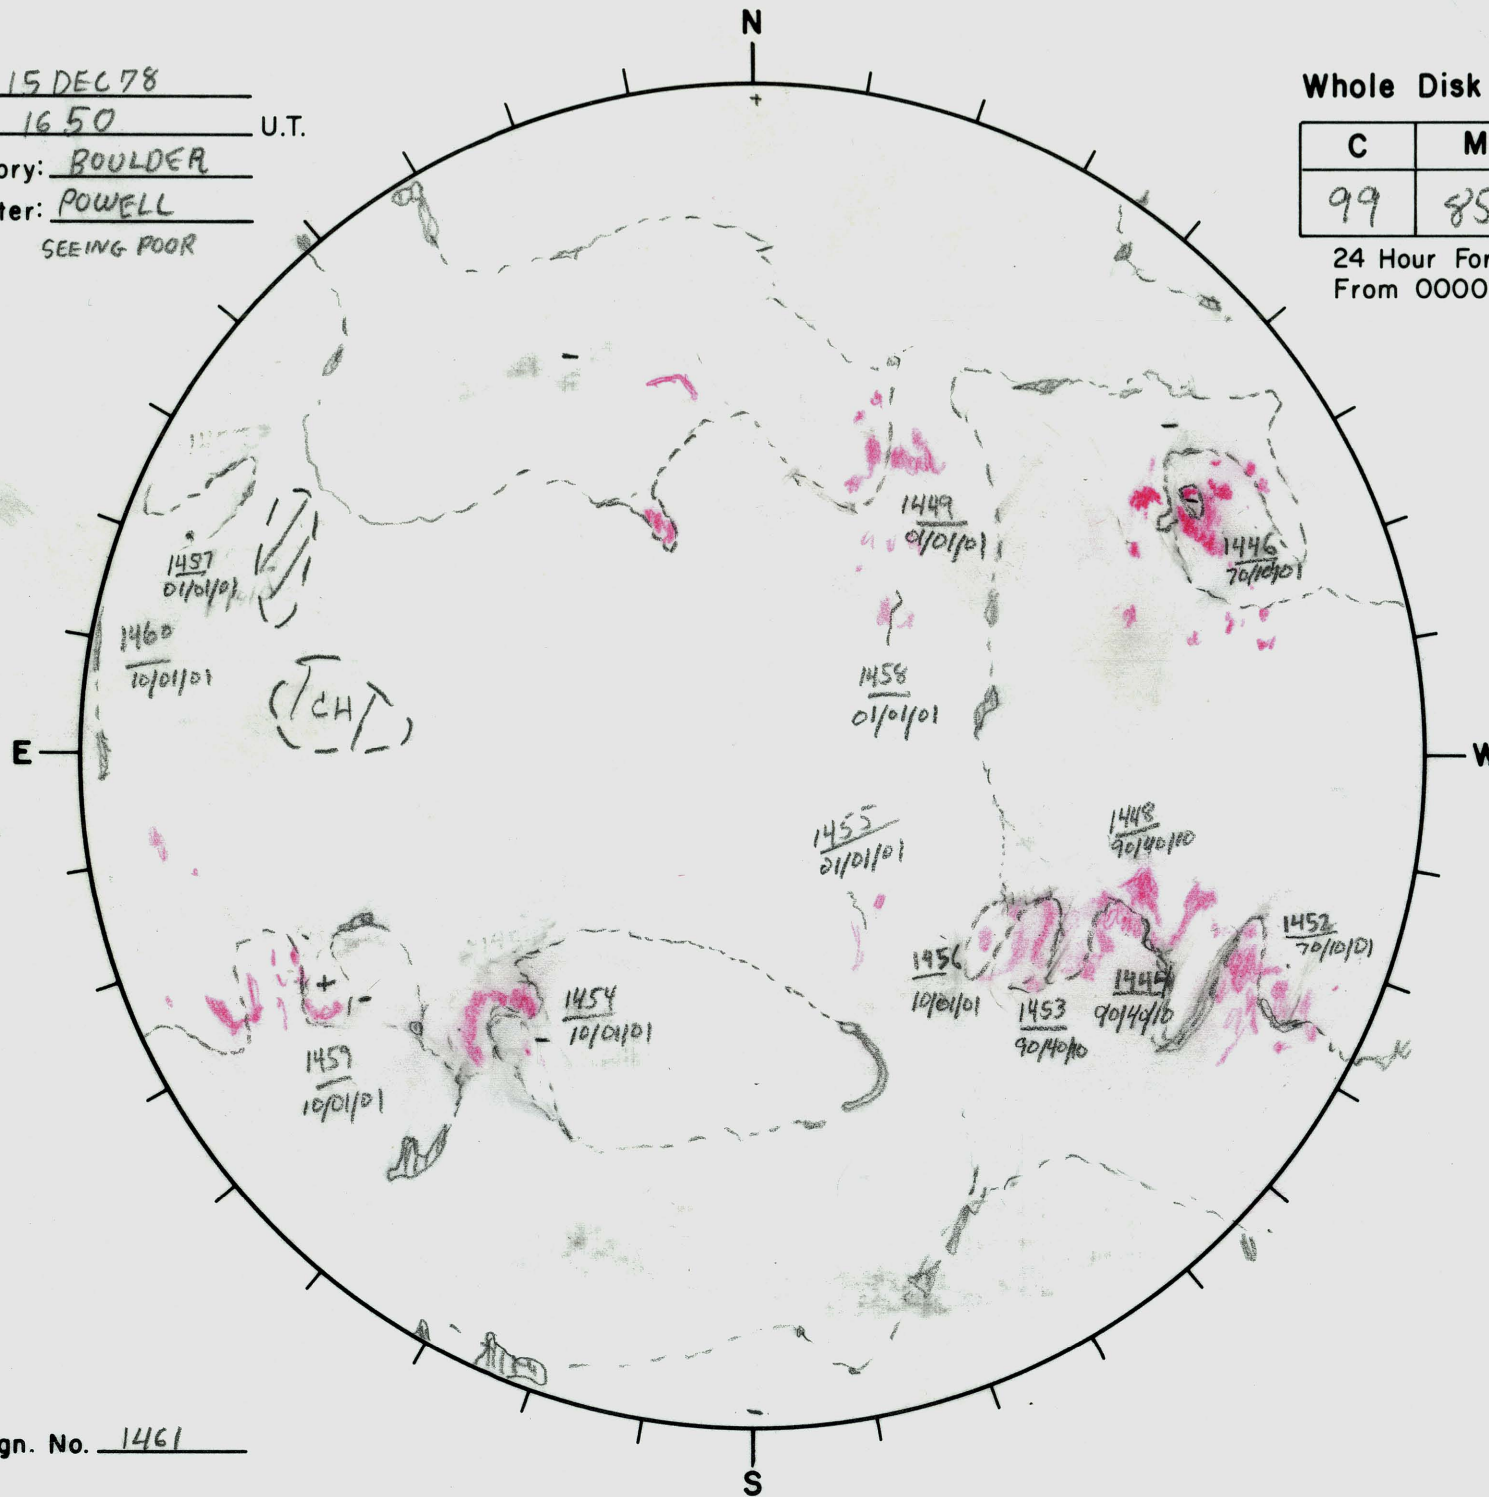

Date: 15 DEC 78
 Time: 16 50 U.T.
 Observatory: BOULDER
 Forecaster: POWELL
 SEEING POOR

Whole Disk Forecast

C	M	X
99	85	30

24 Hour Forecast
 From 0000 U.T. to 0000 U.T.

Next Rgn. No. 1461

L_t 298.79
 B_t -.98