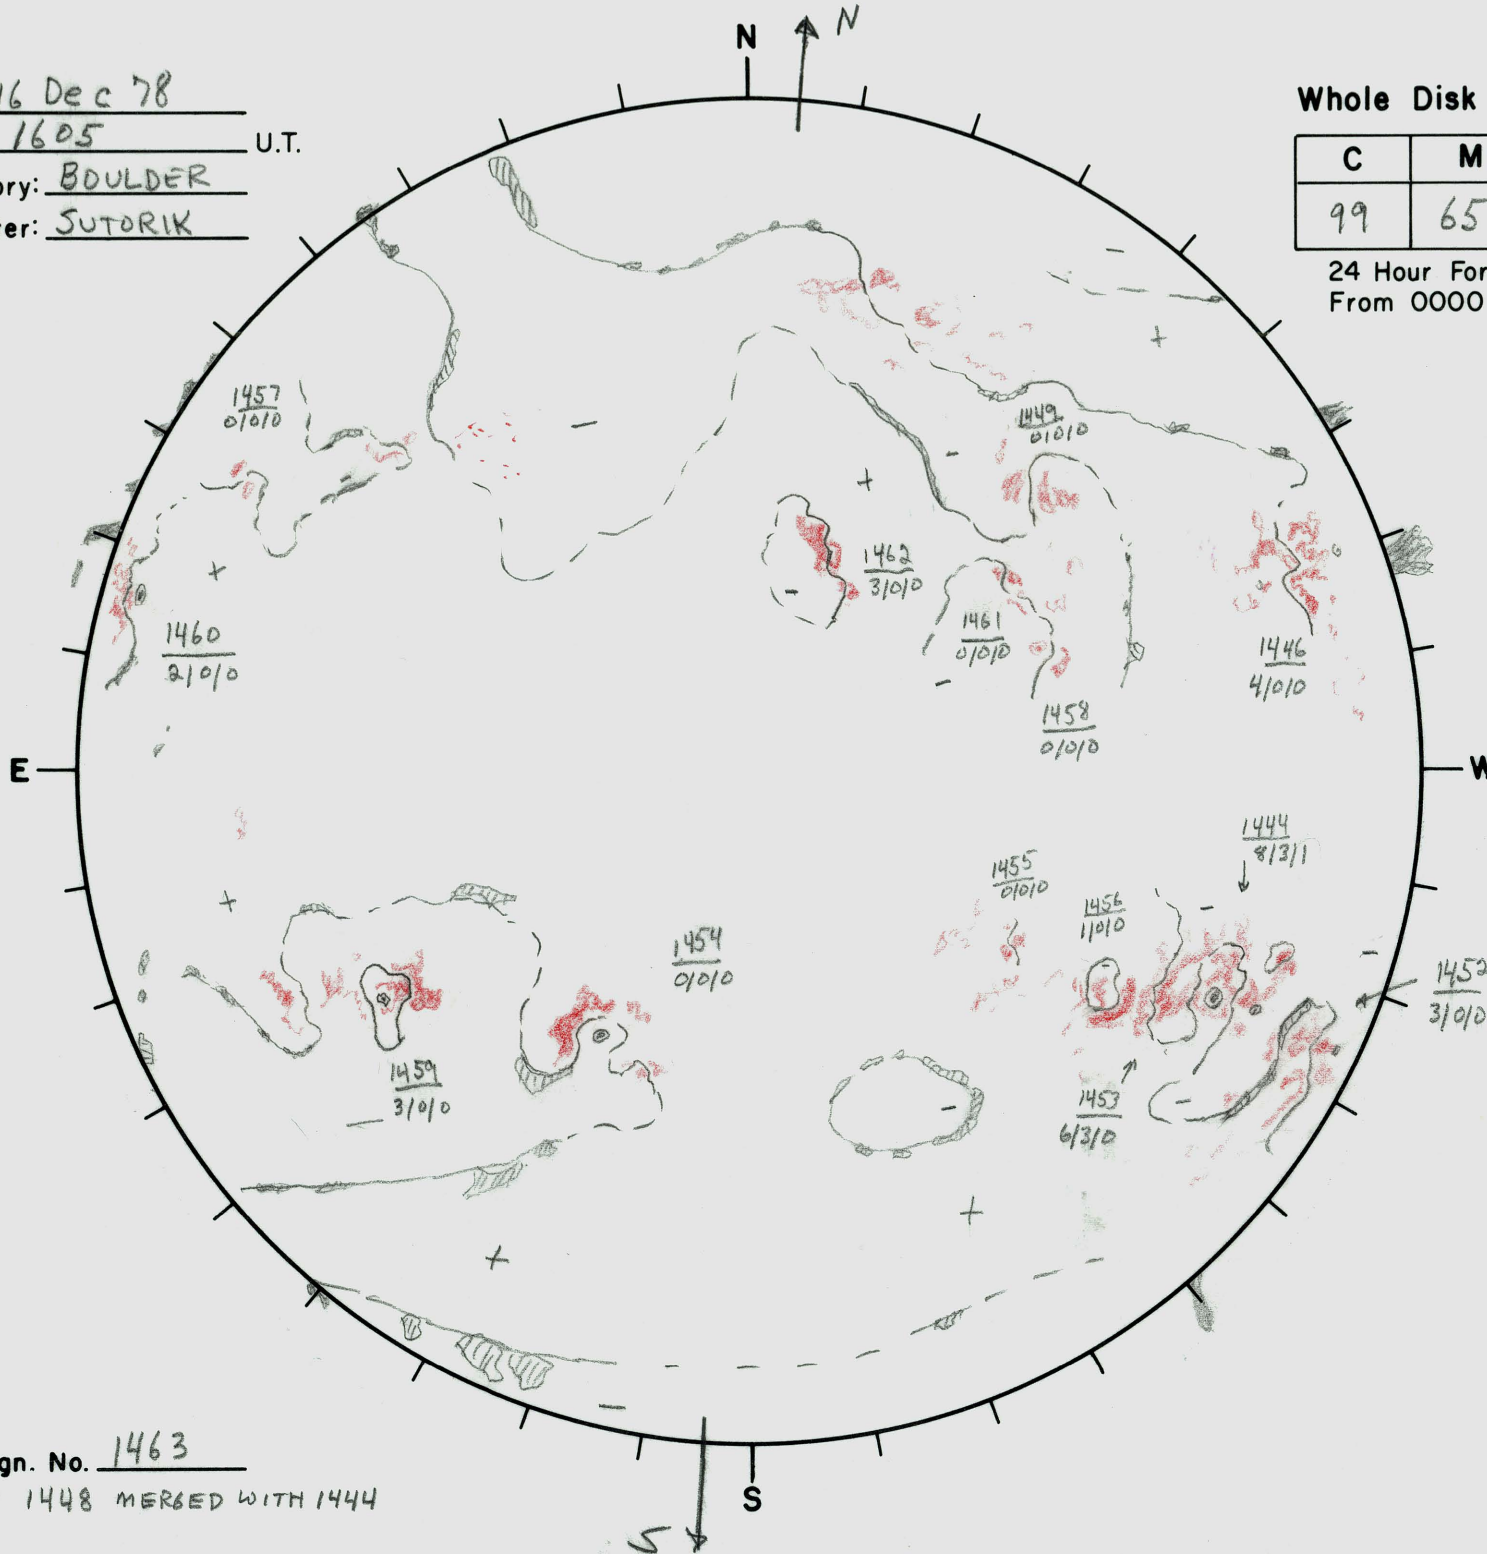

Date: 16 Dec 78  
 Time: 1605 U.T.  
 Observatory: BOULDER  
 Forecaster: SUTORIK

### Whole Disk Forecast

| C  | M  | X  |
|----|----|----|
| 99 | 65 | 15 |

24 Hour Forecast  
 From 0000 U.T. to 0000 U.T.

Next Rgn. No. 1463  
 NOTE: 1448 MERGED WITH 1444

L<sub>t</sub> 285°  
 B<sub>t</sub> -1°