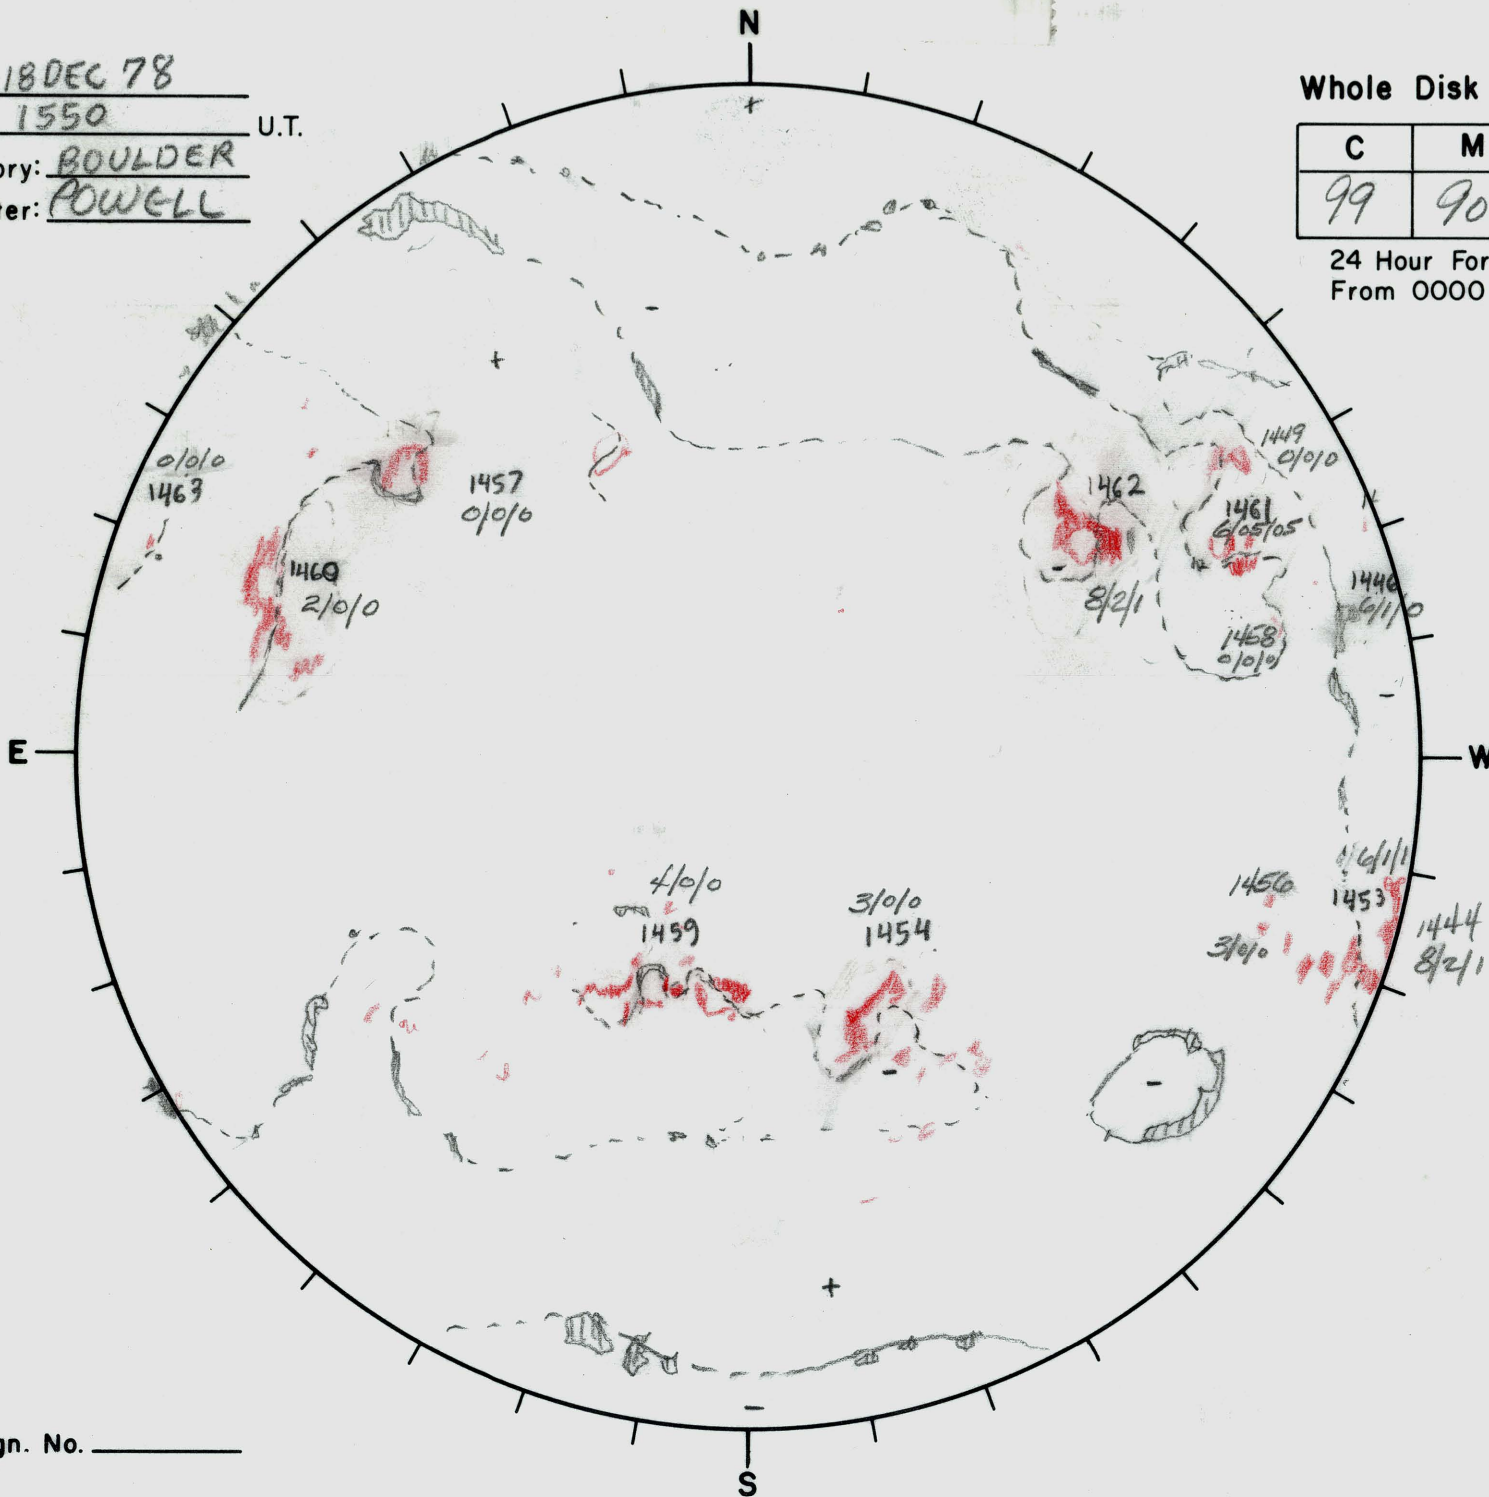

Date: 18 DEC 78
 Time: 1550 U.T.
 Observatory: BOULDER
 Forecaster: POWELL

Whole Disk Forecast

C	M	X
99	90	20

24 Hour Forecast
 From 0000 U.T. to 0000 U.T.

Next Rgn. No. _____

L† _____
 B† _____