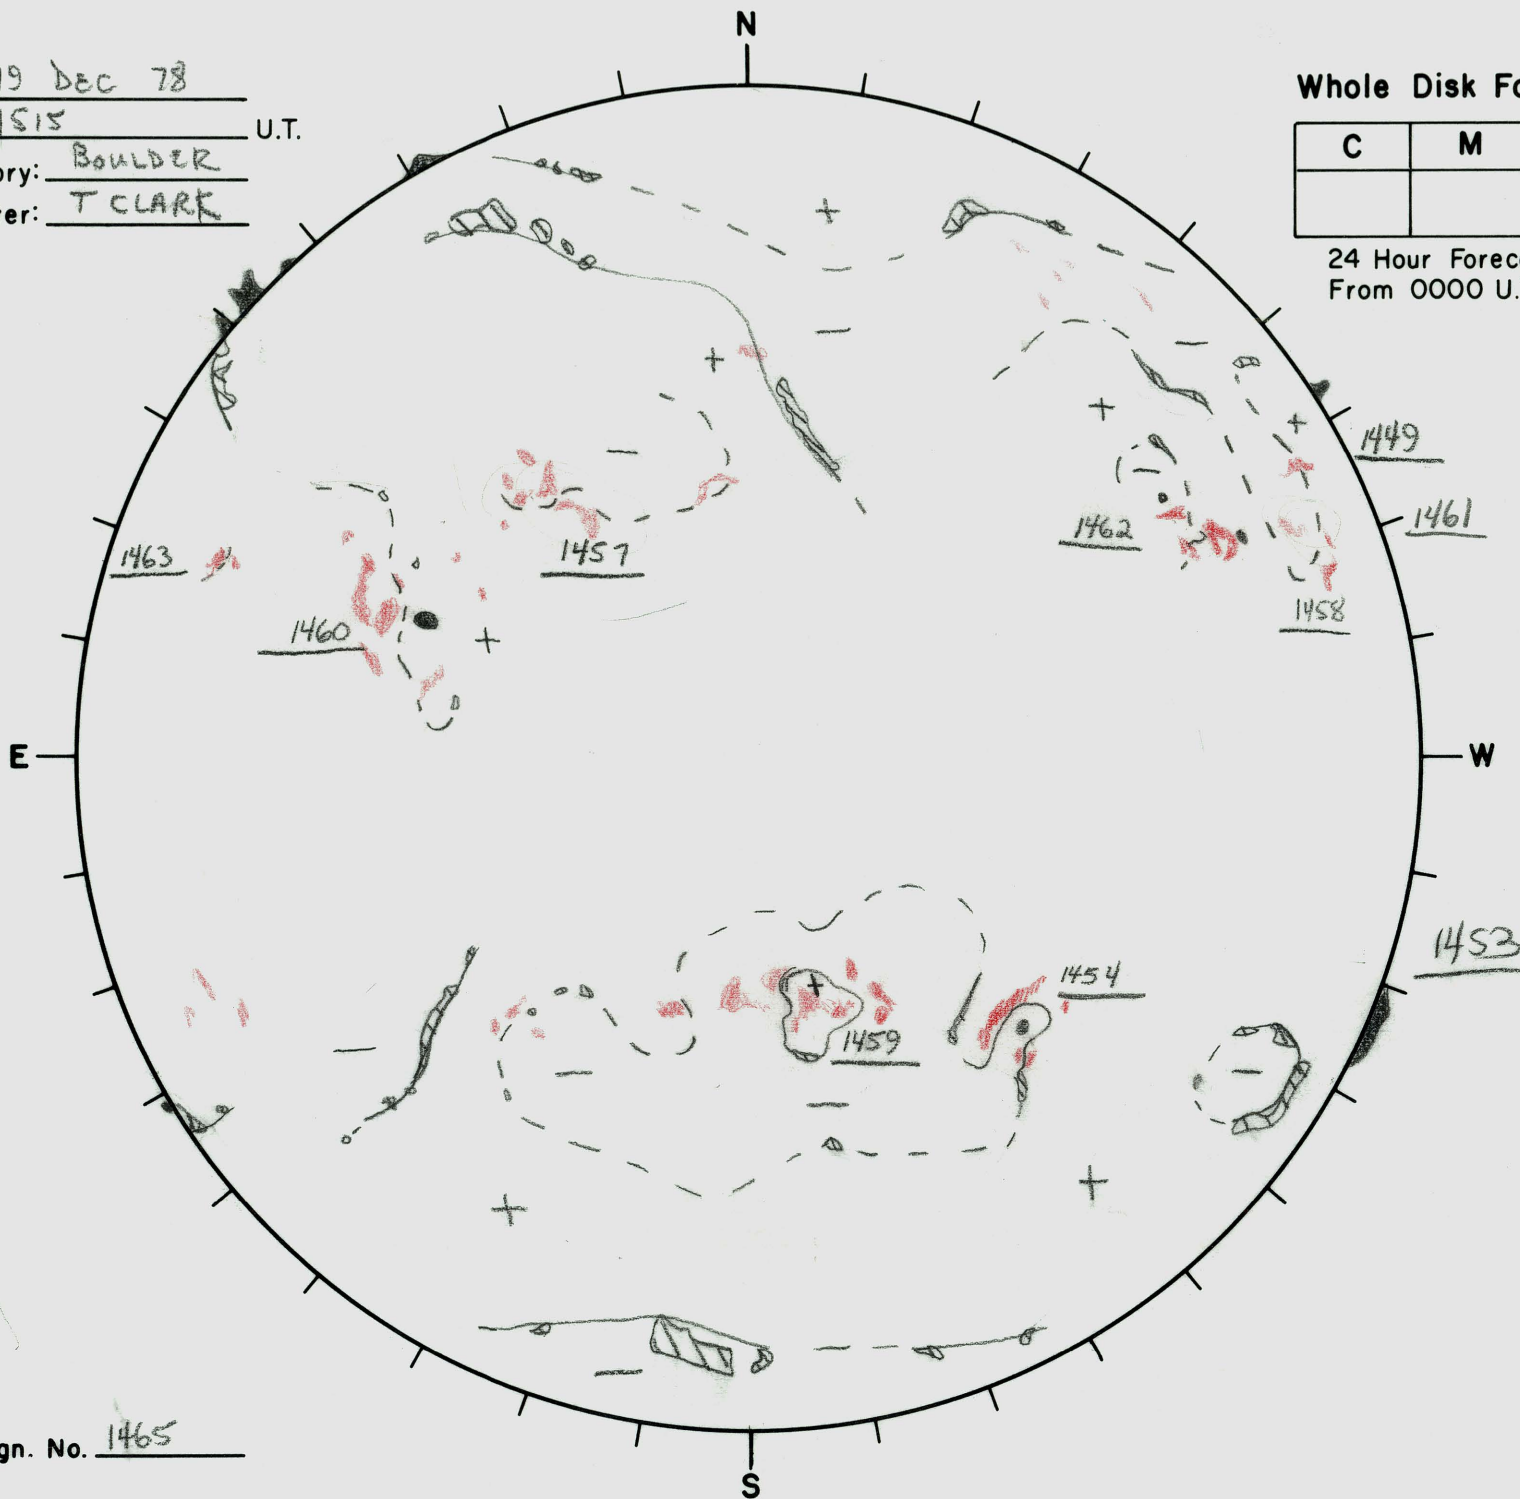

Date: 19 DEC 78
 Time: 1515 U.T.
 Observatory: BOULDER
 Forecaster: T CLARK

Whole Disk Forecast

C	M	X

24 Hour Forecast
 From 0000 U.T. to 0000 U.T.

Next Rgn. No. 1465

L† 245.15
 B† -1.49