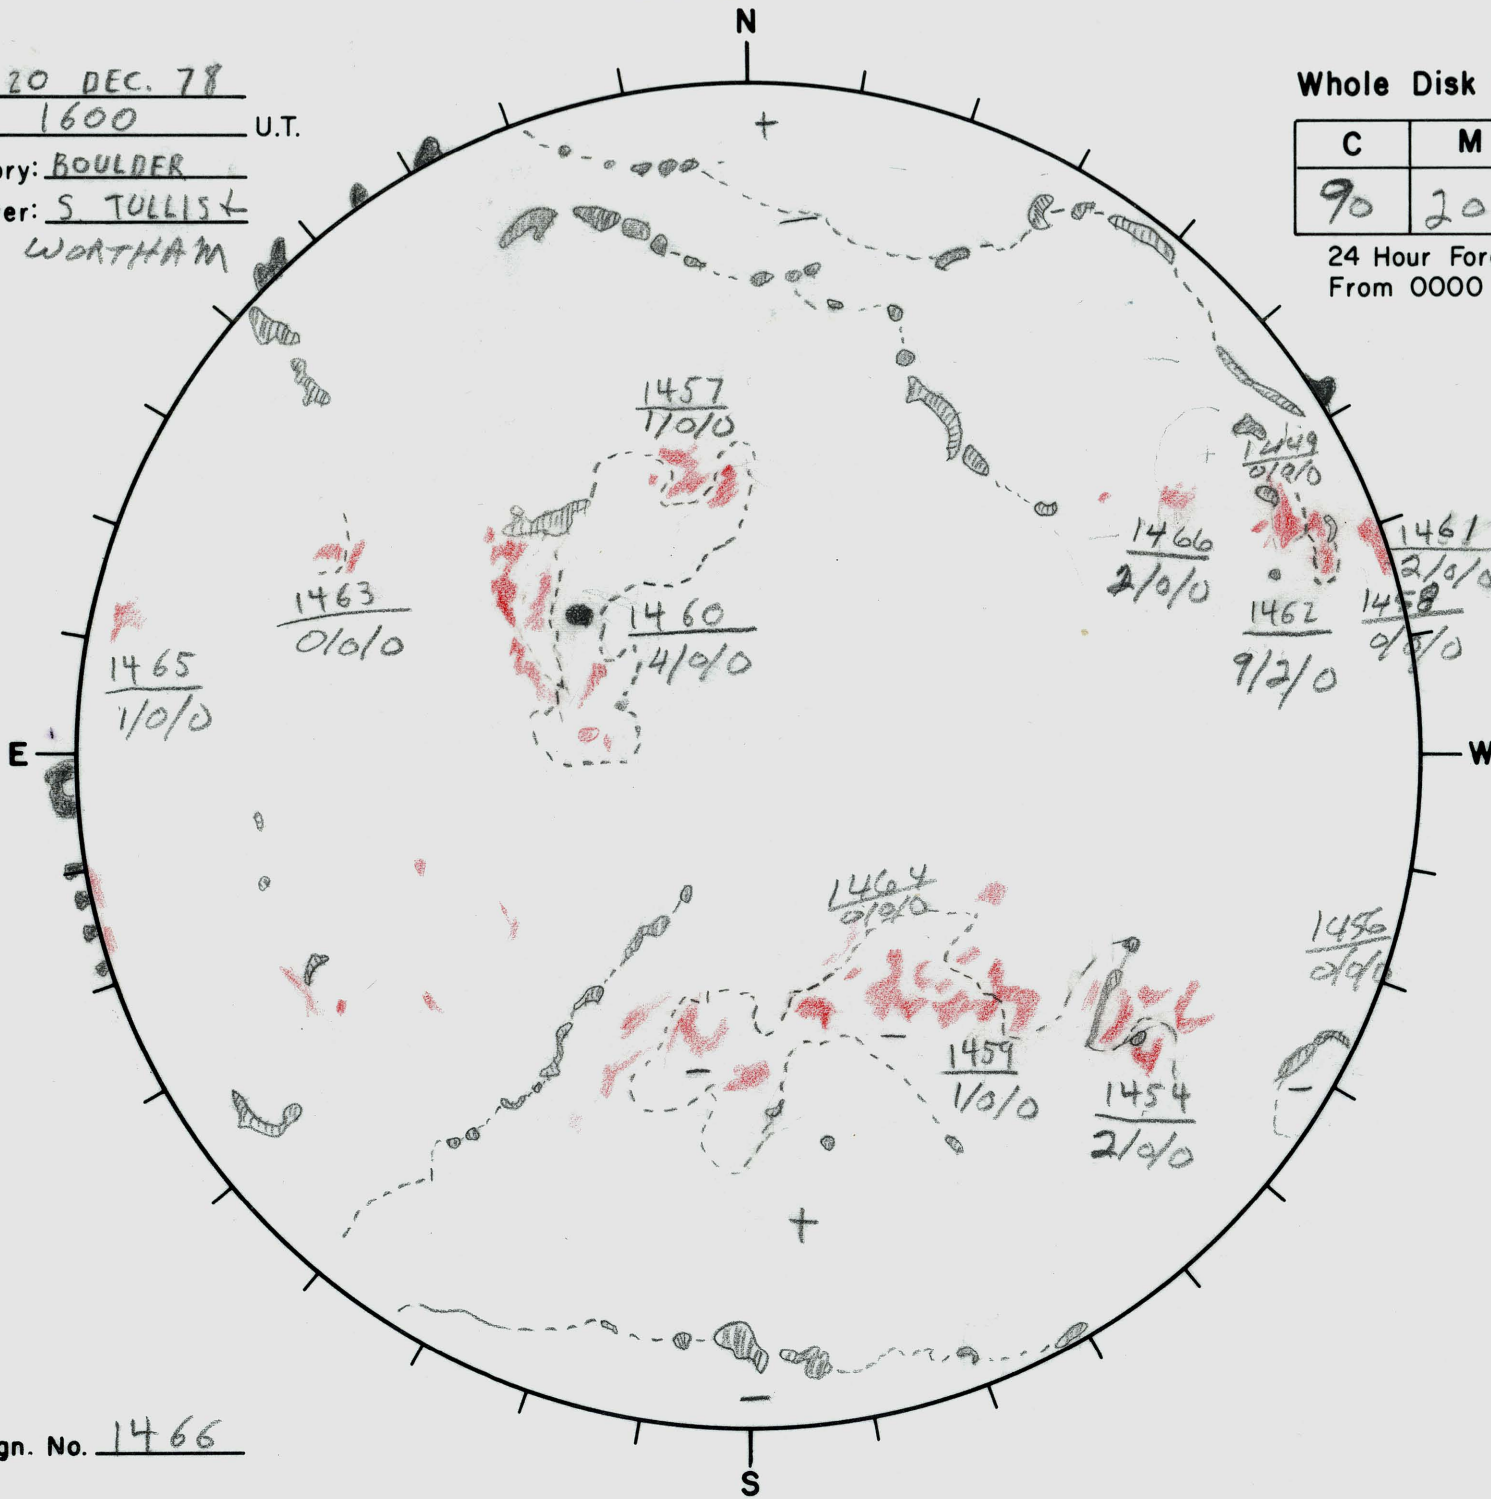

Date: 20 DEC. 78
 Time: 1600 U.T.
 Observatory: BOULDER
 Forecaster: S. TULLIST
WORTHAM

Whole Disk Forecast

C	M	X
90	20	01

24 Hour Forecast
 From 0000 U.T. to 0000 U.T.

Next Rgn. No. 1466

L† 232.02
 B† -1.61