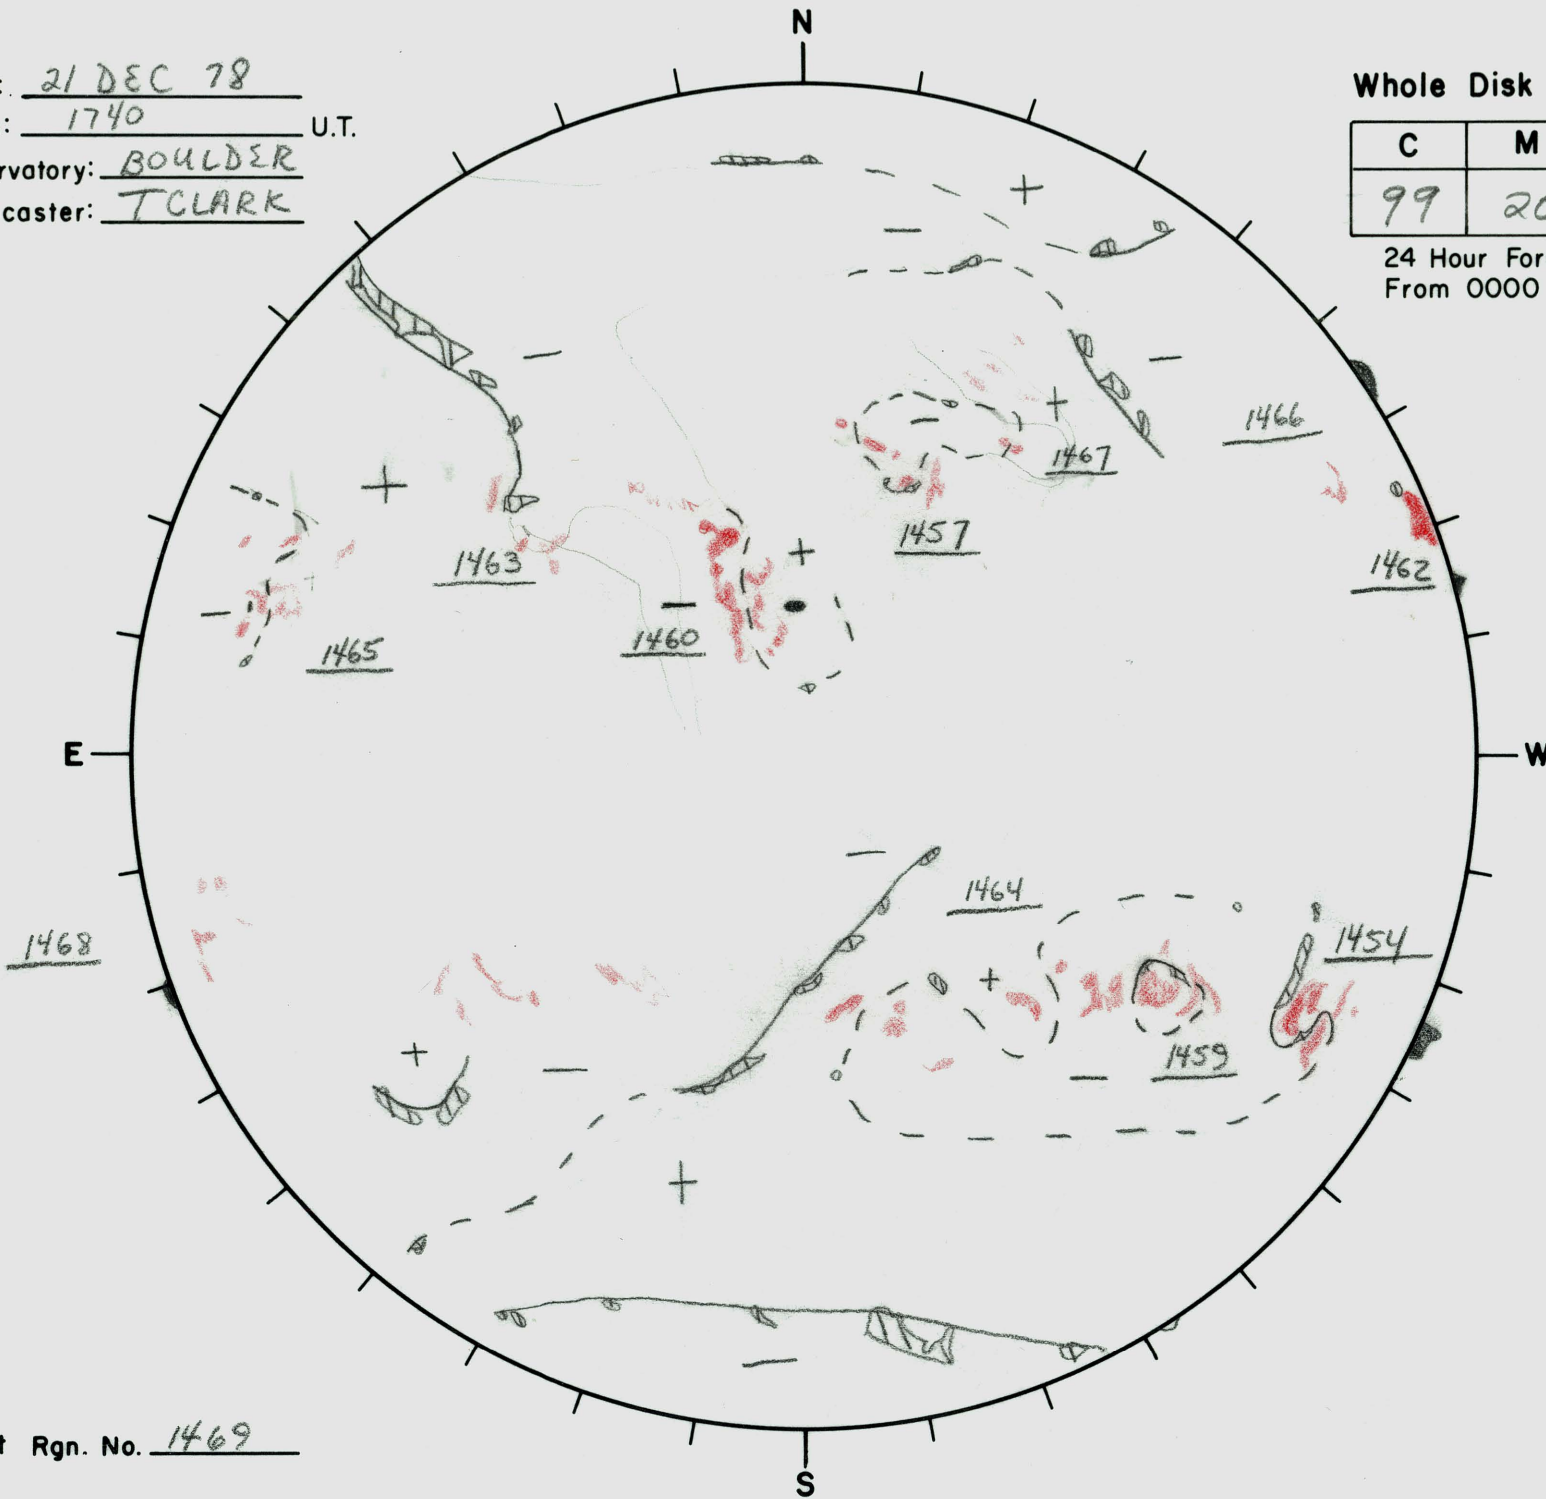

Date: 21 DEC 78  
 Time: 1740 U.T.  
 Observatory: BOULDER  
 Forecaster: TCLARK

Whole Disk Forecast

C	M	X
99	20	01

24 Hour Forecast  
 From 0000 U.T. to 0000 U.T.

Next Rgn. No. 1469

L† 217.6  
 B† -1.75