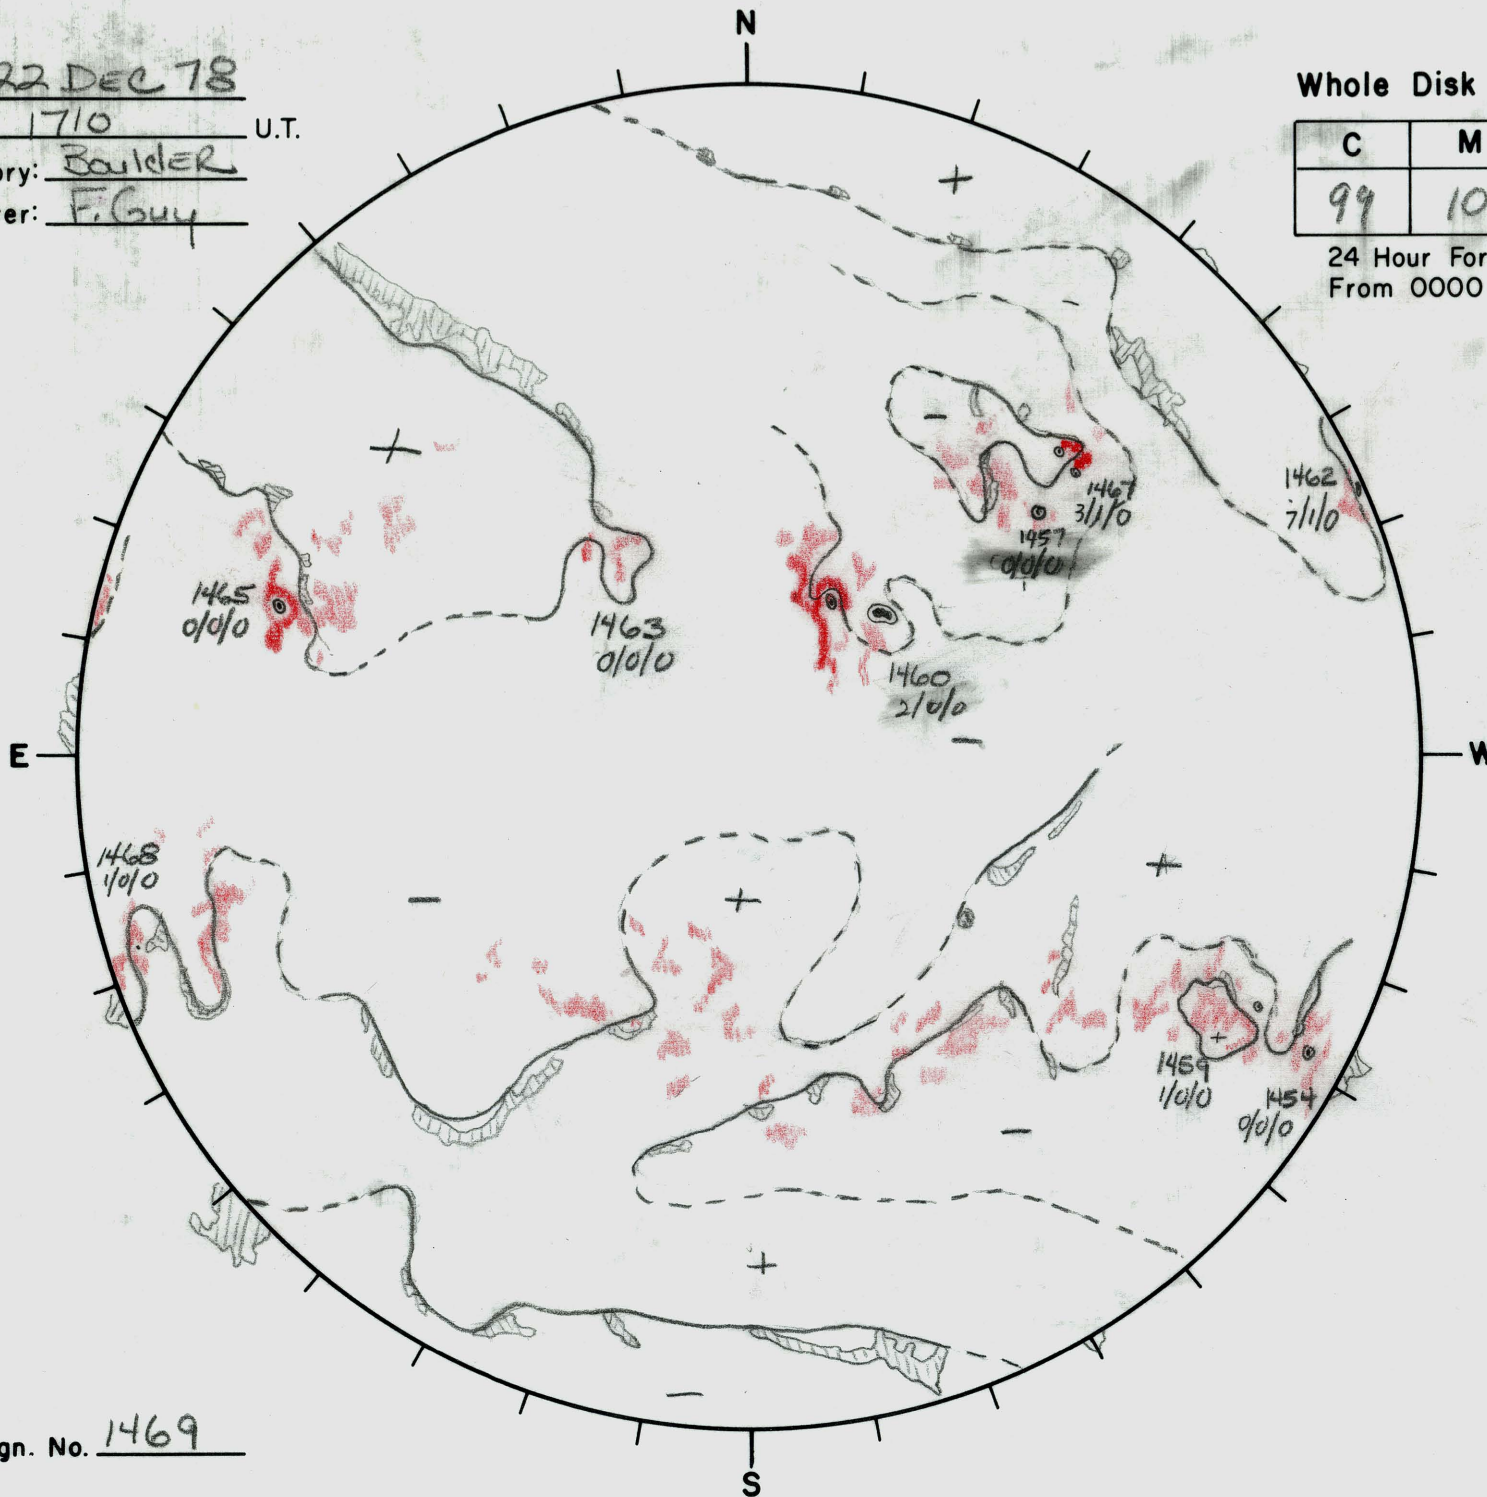

Date: 22 DEC 78
 Time: 1710 U.T.
 Observatory: Boulder
 Forecaster: F. Guy

Whole Disk Forecast

C	M	X
99	10	01

24 Hour Forecast
 From 0000 U.T. to 0000 U.T.

Next Rgn. No. 1469

L† 205.87
 B† -1.86