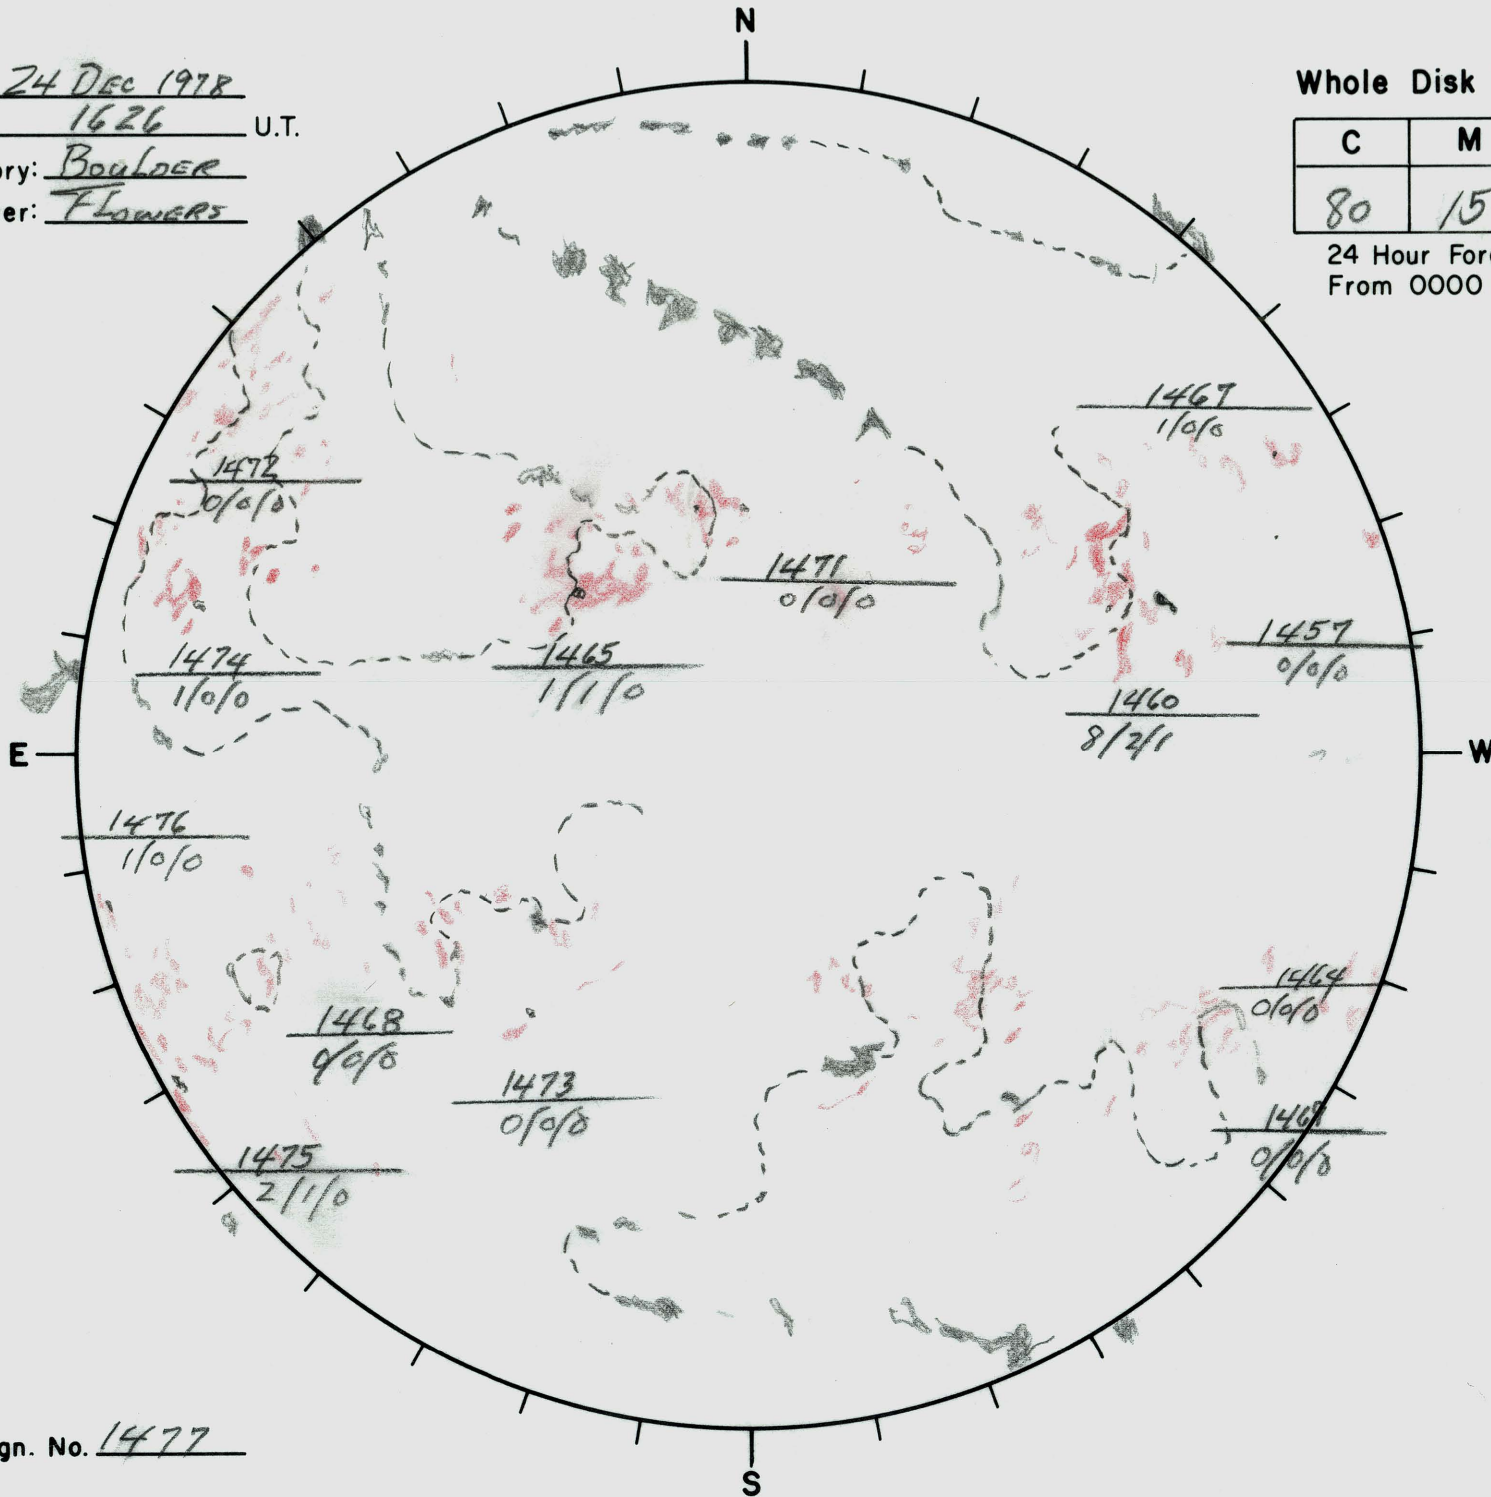

Date: 24 DEC 1978
 Time: 1626 U.T.
 Observatory: BOULDER
 Forecaster: FLOWERS

Whole Disk Forecast

C	M	X
80	15	01

24 Hour Forecast
 From 0000 U.T. to 0000 U.T.

Next Rgn. No. 1477

Lt 179
 Bt -2