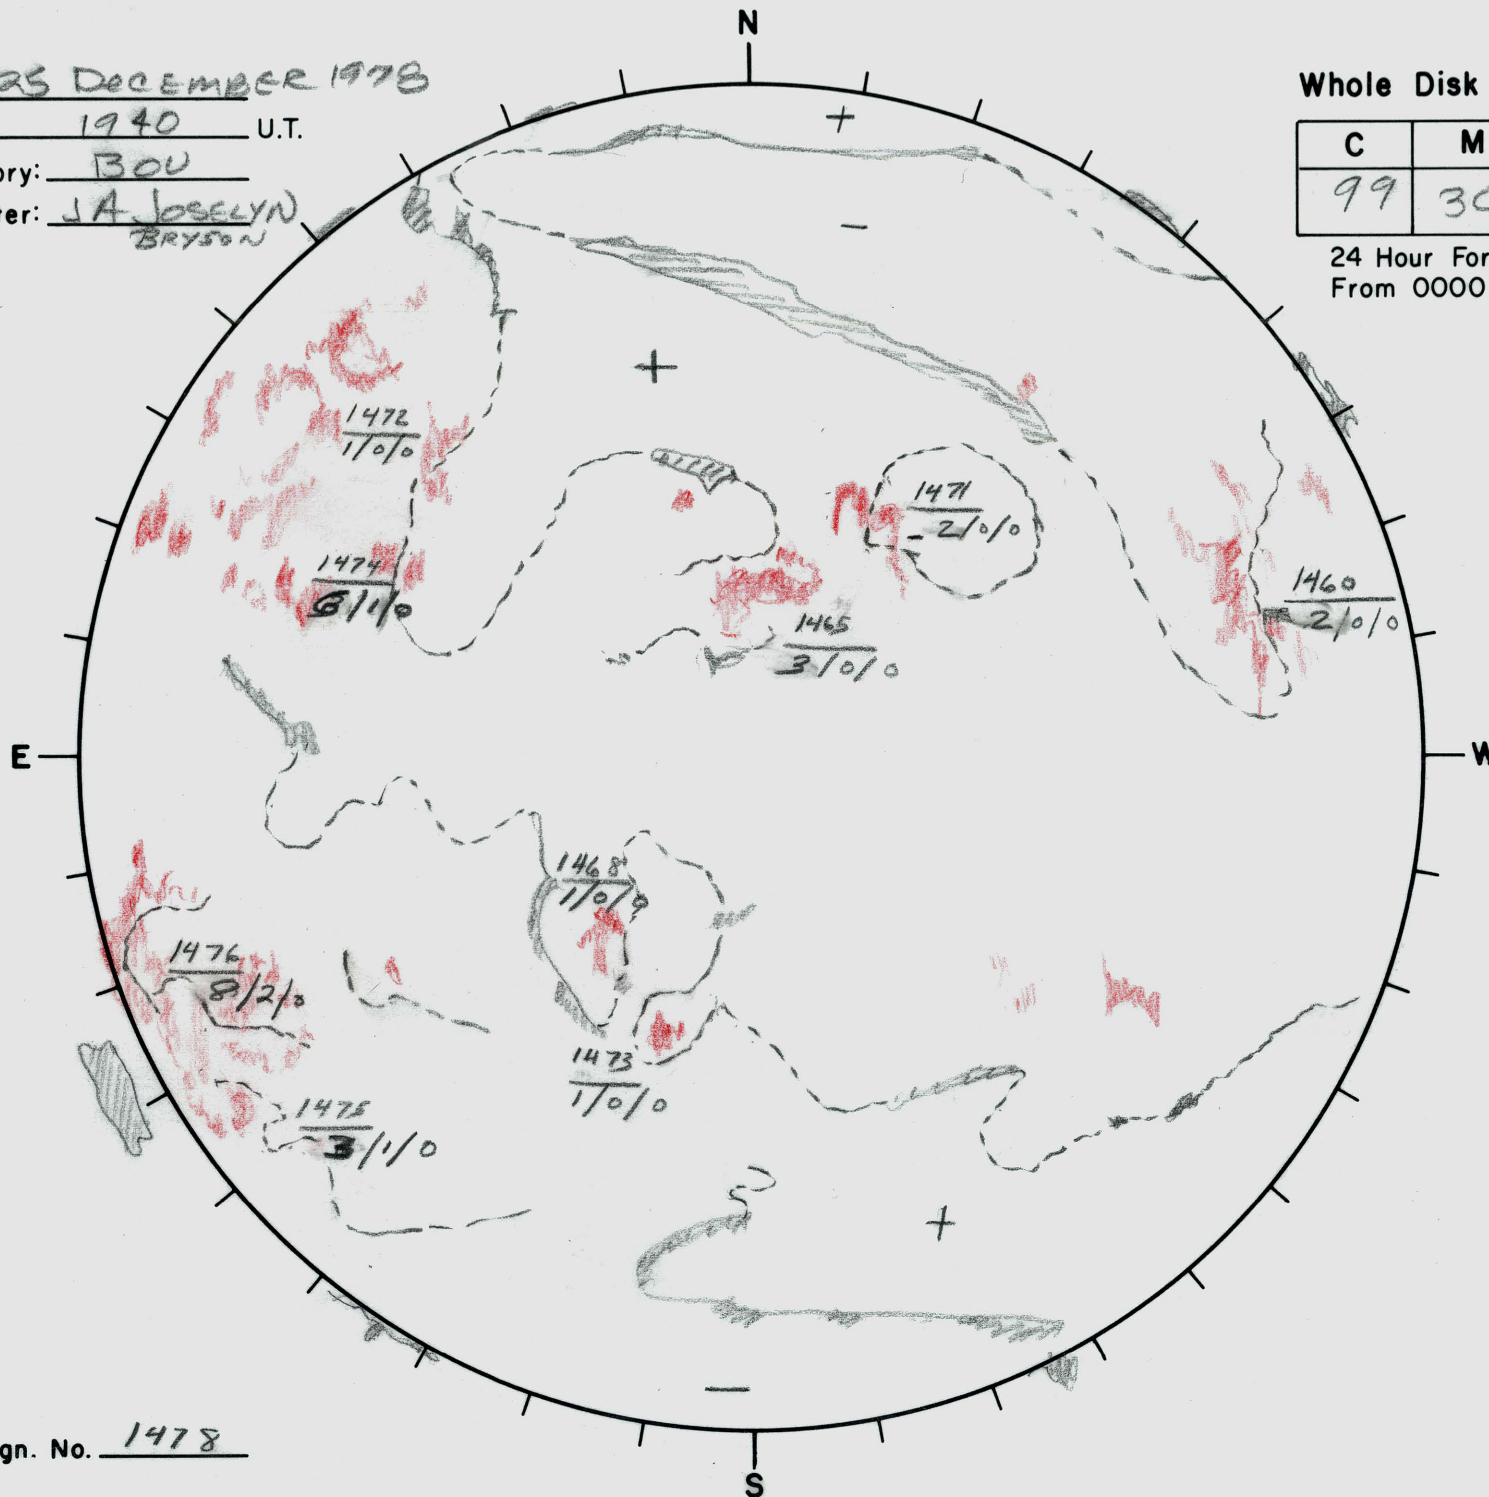

Date: 25 DECEMBER 1978

Time: 1940 U.T.

Observatory: BOU

Forecaster: JA. JOSELYN  
BRYSON

### Whole Disk Forecast

C	M	X
99	30	01 01

24 Hour Forecast  
From 0000 U.T. to 0000 U.T.

Next Rgn. No. 1478

L<sub>t</sub> \_\_\_\_\_  
B<sub>t</sub> \_\_\_\_\_