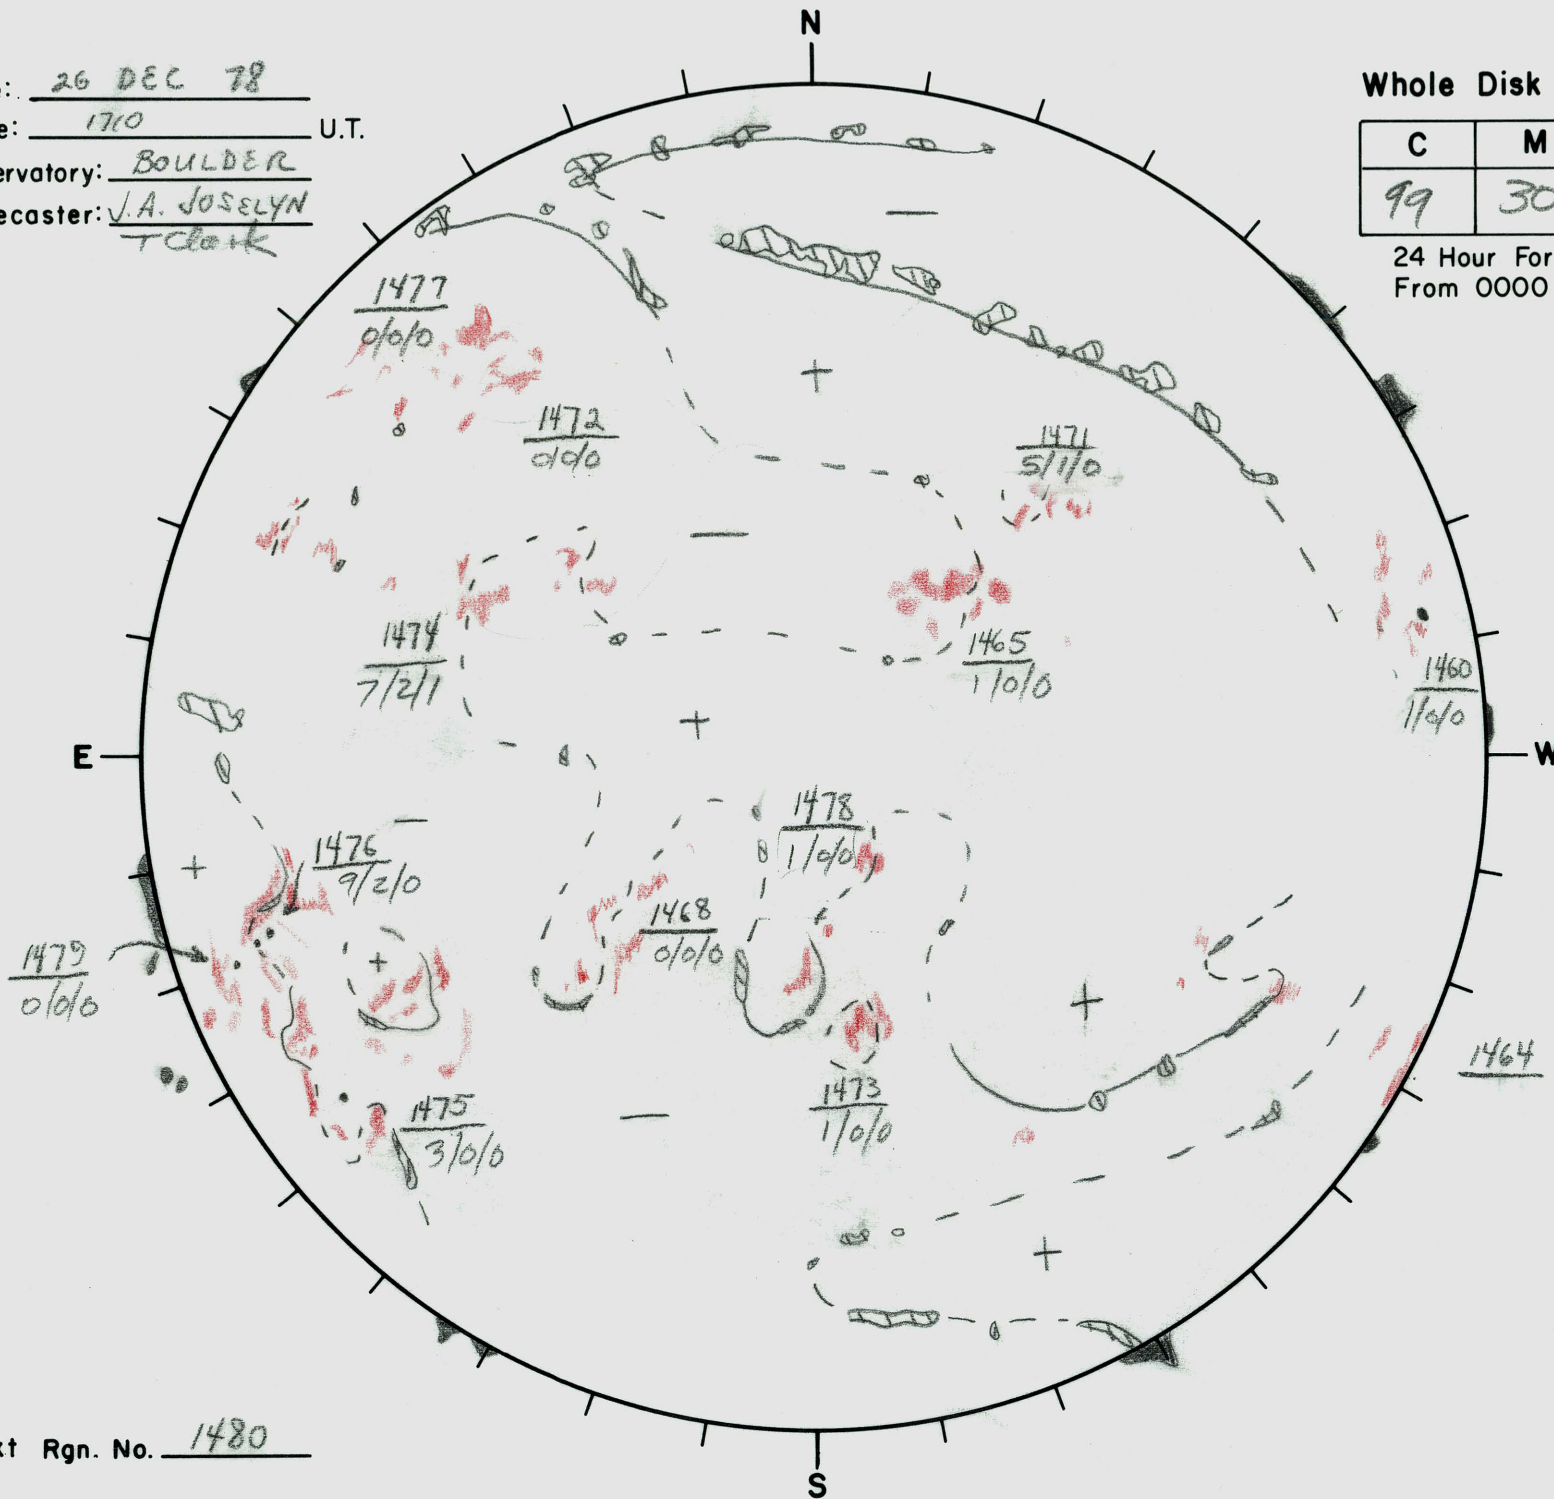

Date: 26 DEC 78
 Time: 1700 U.T.
 Observatory: BOULDER
 Forecaster: J.A. JOSELYN
T. Clark

Whole Disk Forecast

C	M	X
99	30	01 01

24 Hour Forecast
 From 0000 U.T. to 0000 U.T.

Next Rgn. No. 1480

L_t 152.5
 B_t _____

26.4