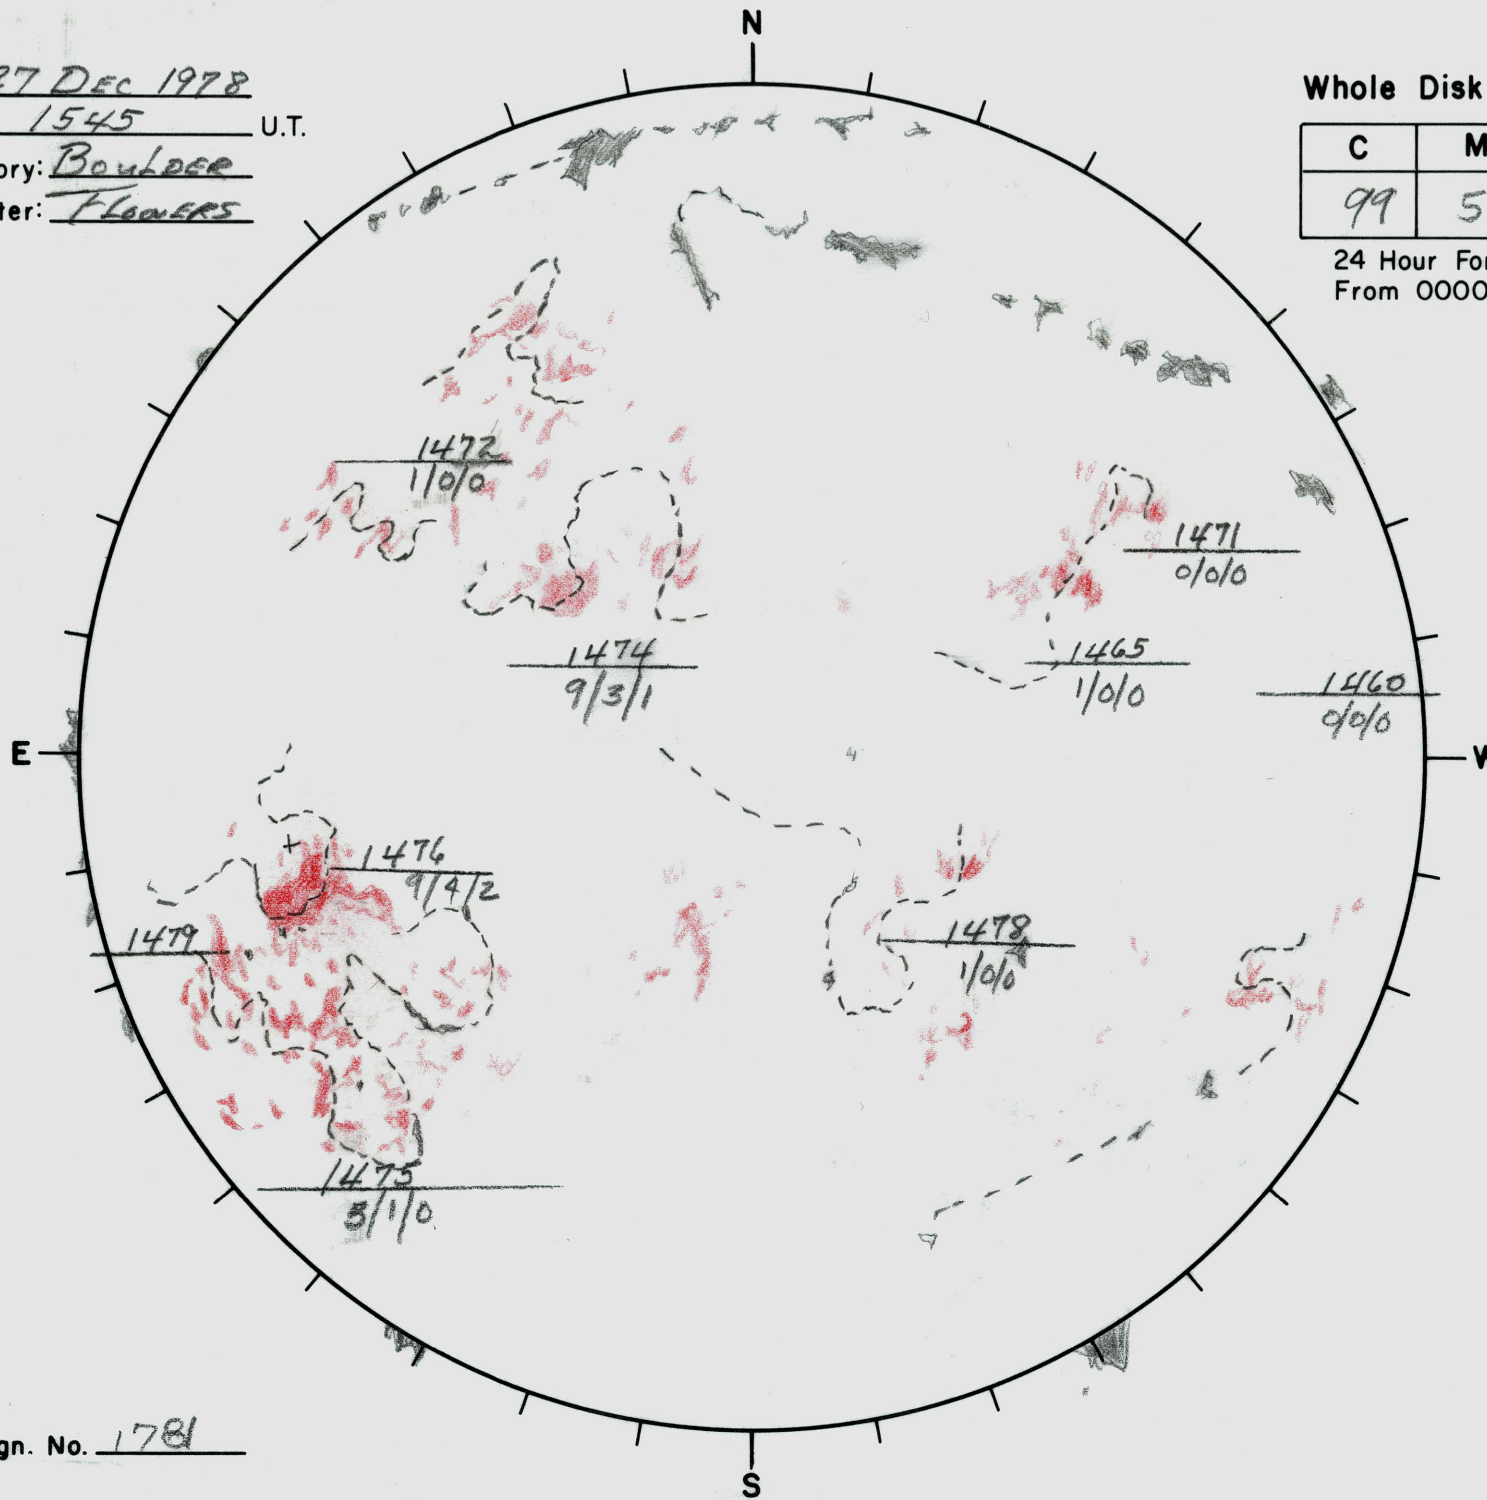

Date: 27 DEC 1978
 Time: 1545 U.T.
 Observatory: Boulder
 Forecaster: FLOWERS

Whole Disk Forecast

C	M	X
99	50	30

24 Hour Forecast
 From 0000 U.T. to 0000 U.T.

Next Rgn. No. 1781

L_t 139.00
 B_t -2.48