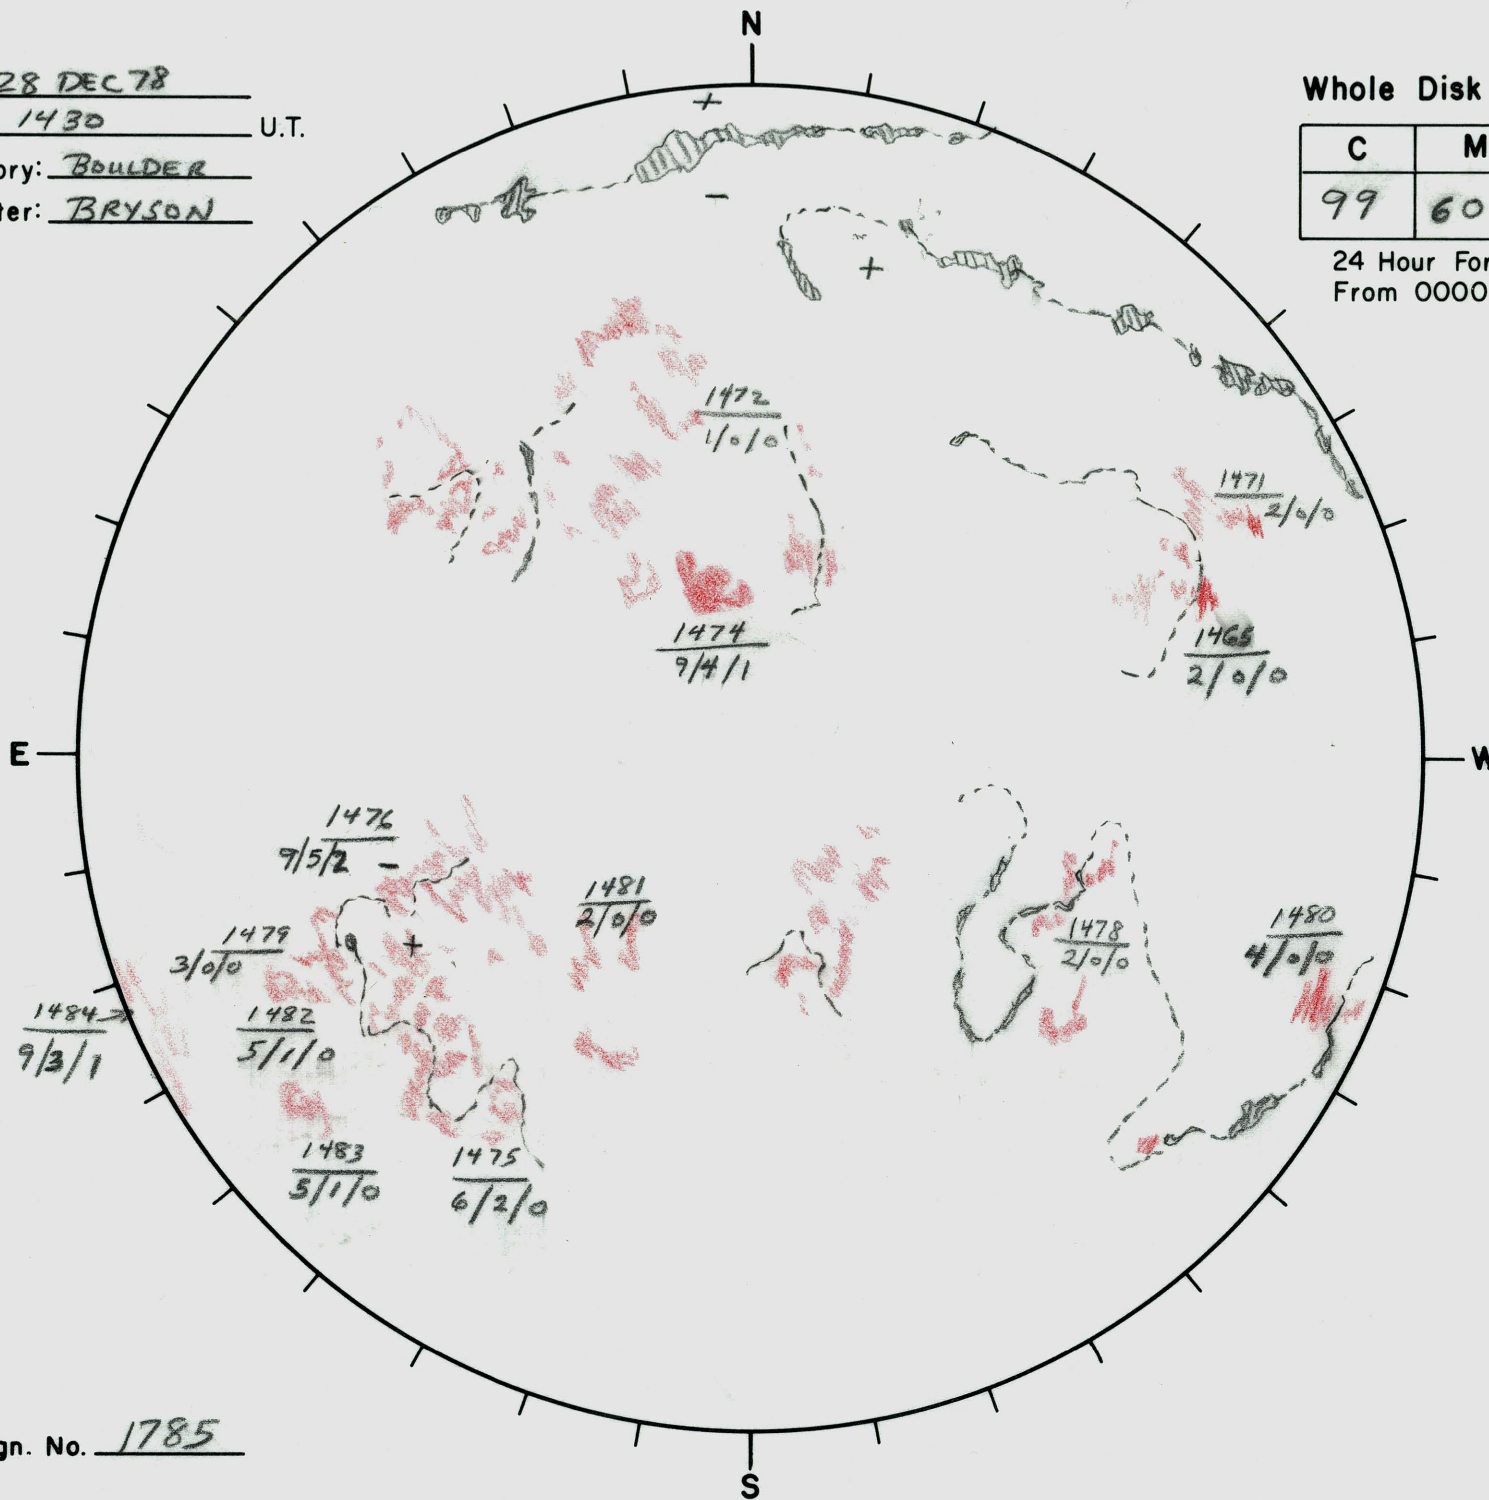

Date: 28 DEC 78
 Time: 1430 U.T.
 Observatory: BOULDER
 Forecaster: BRYSON

Whole Disk Forecast

C	M	X
99	60	30

24 Hour Forecast
 From 0000 U.T. to 0000 U.T.

Next Rgn. No. 1785

L↑ _____
 B↑ _____