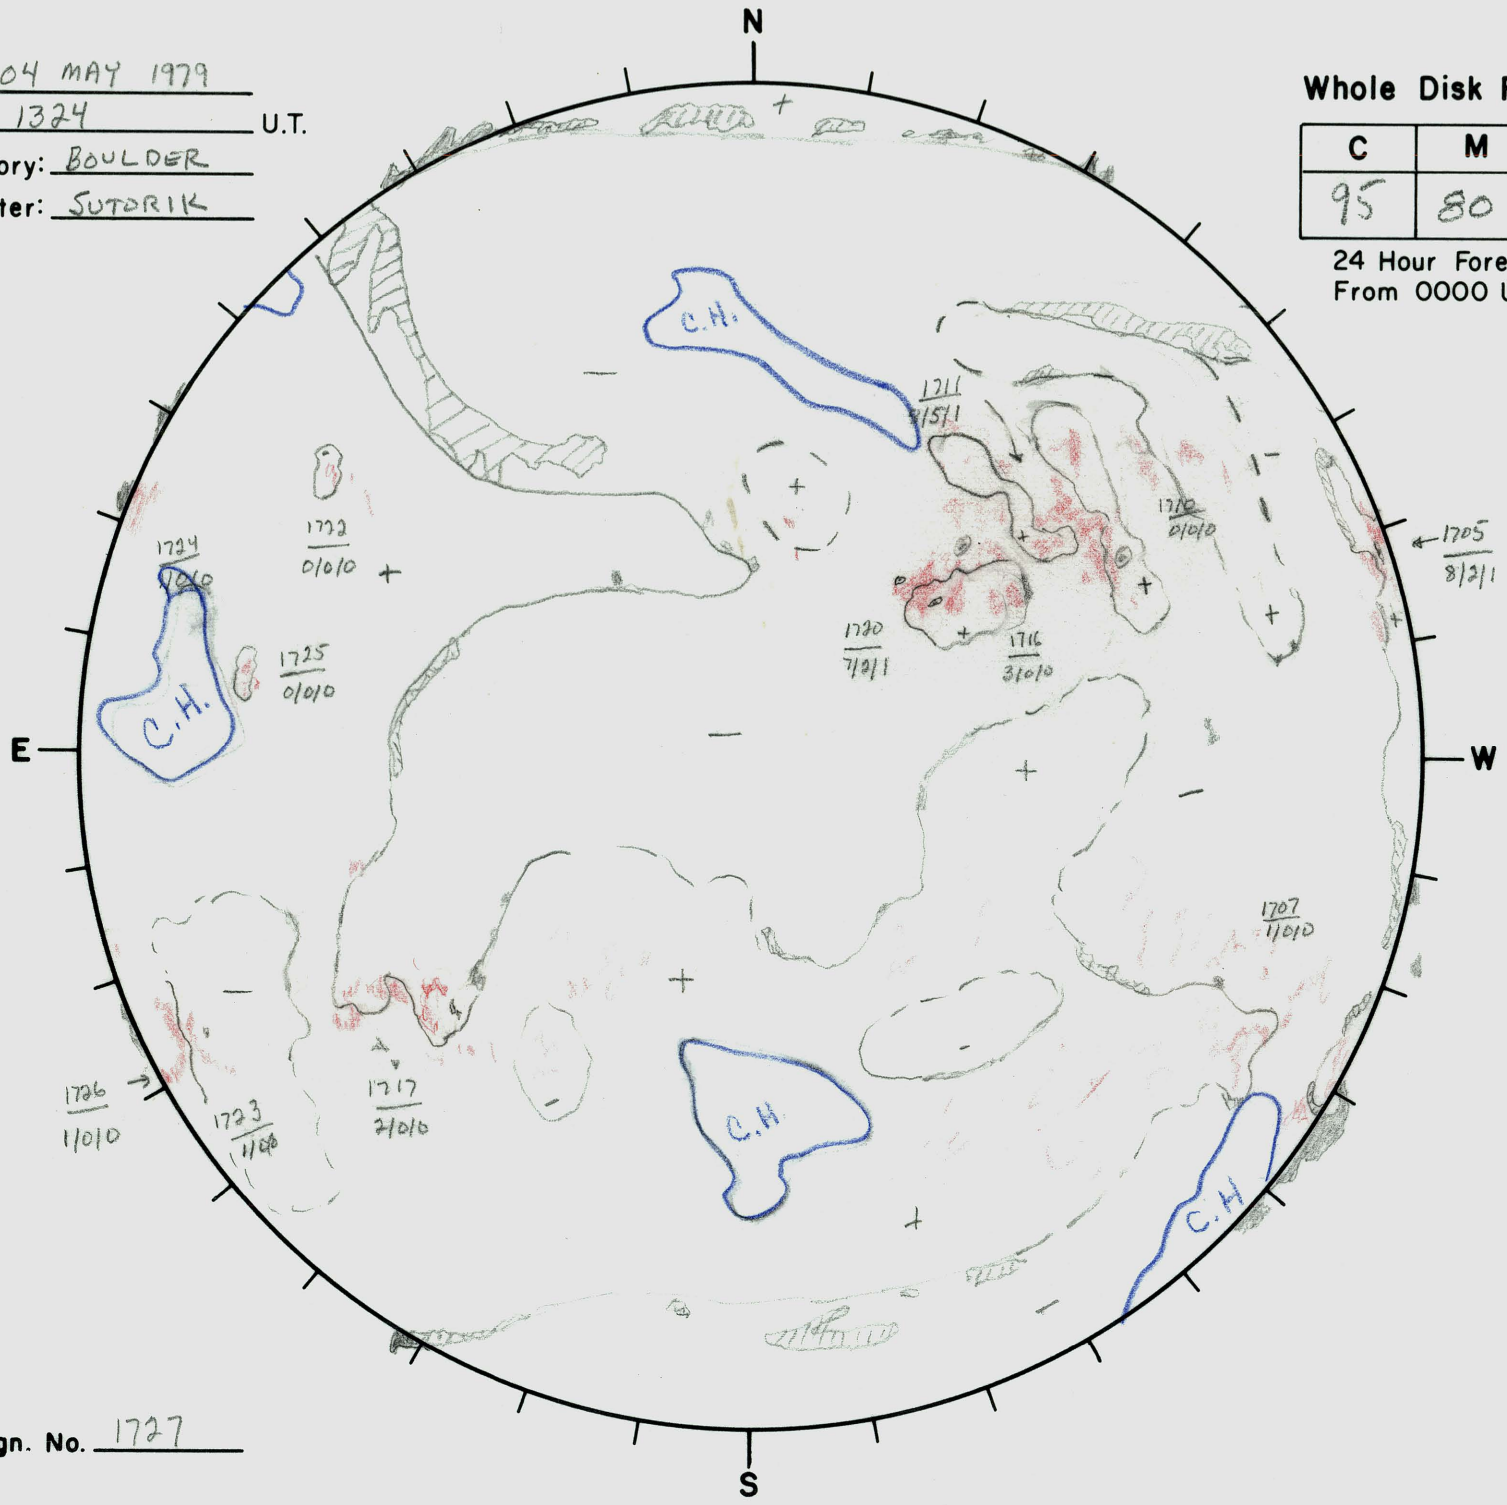

Date: 04 MAY 1979
 Time: 1324 U.T.
 Observatory: BOULDER
 Forecaster: SUTORIK

Whole Disk Forecast

C	M	X
95	80	30

24 Hour Forecast
 From 0000 U.T. to 0000 U.T.

Next Rgn. No. 1727

L↑ 254°
 B↑ -4°