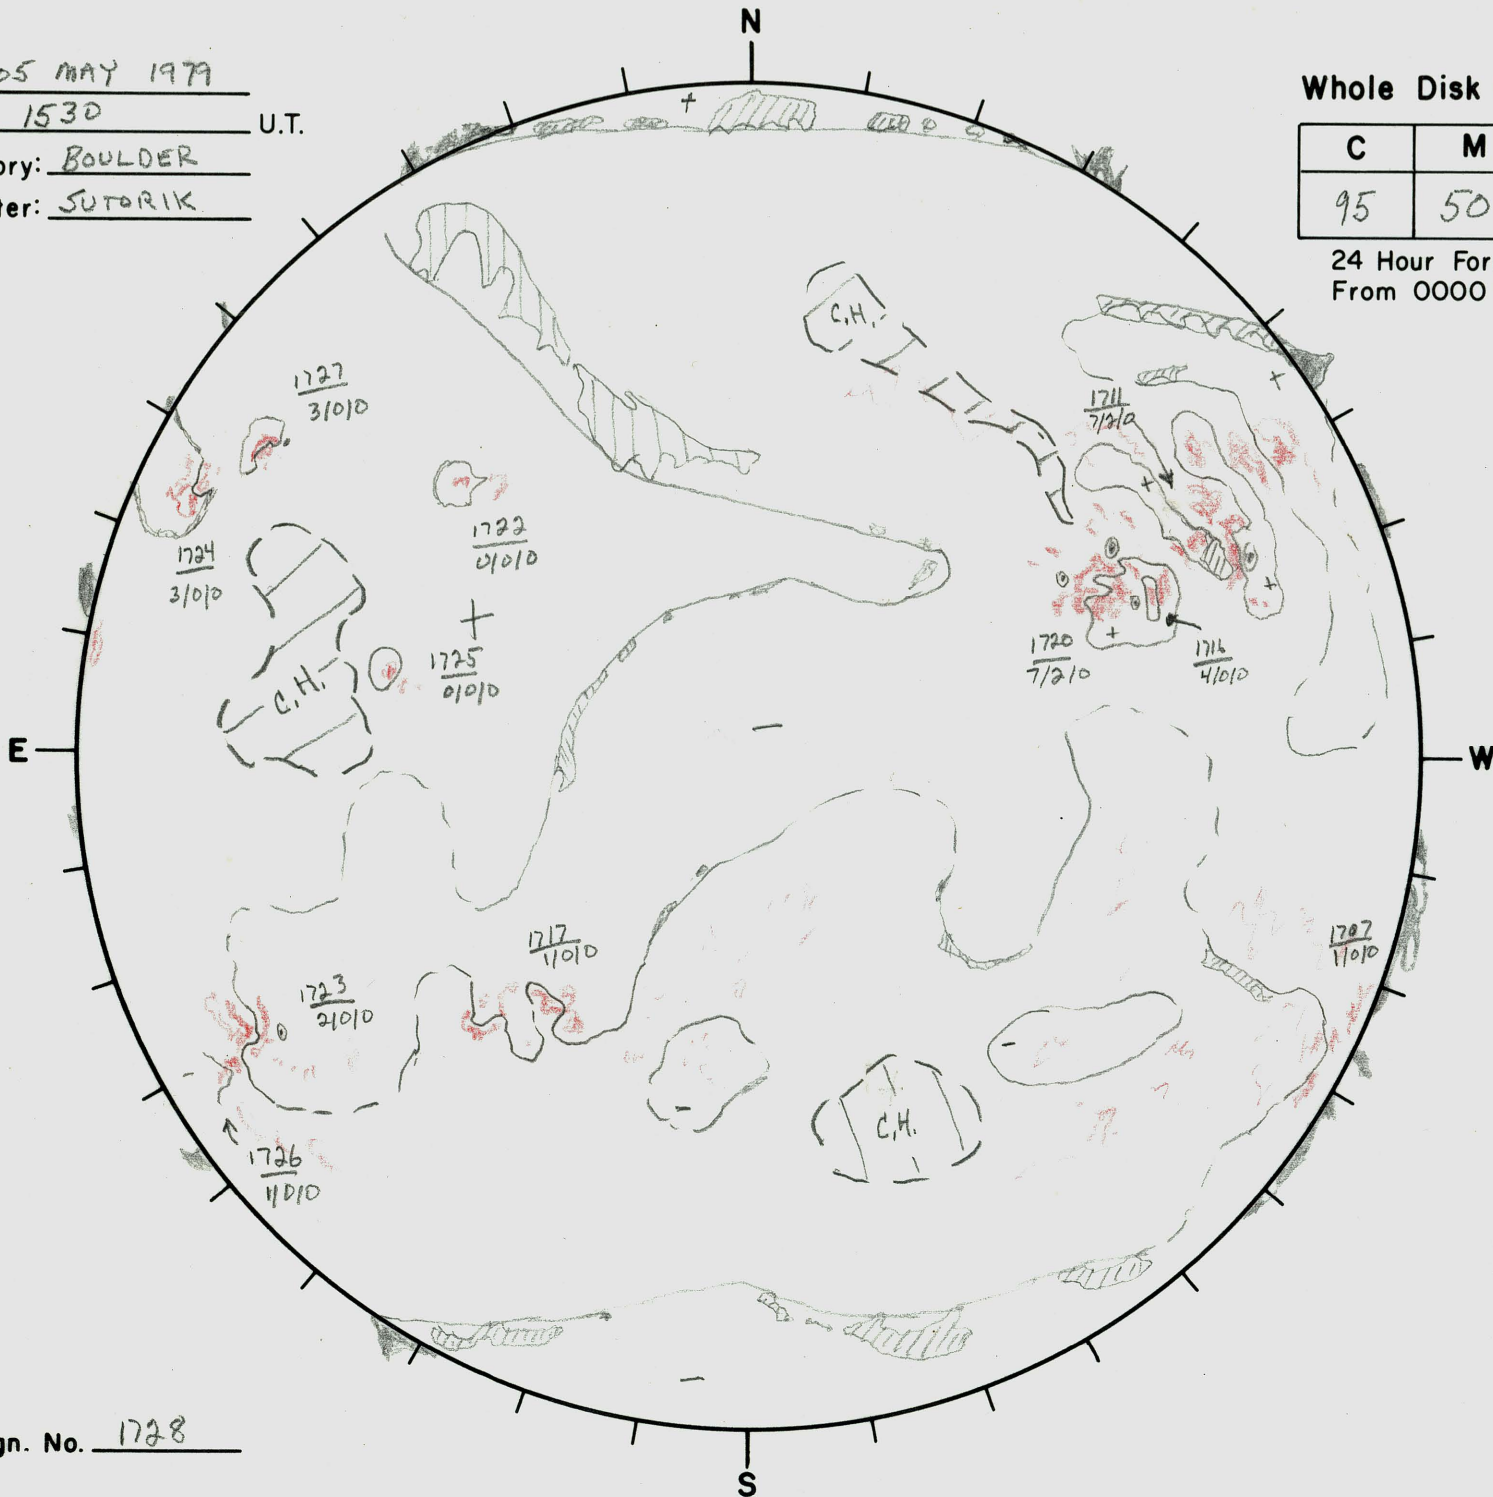

Date: 05 MAY 1979
 Time: 1530 U.T.
 Observatory: BOULDER
 Forecaster: SUTORIK

Whole Disk Forecast

| C | M | X |
|----|----|----|
| 95 | 50 | 05 |

24 Hour Forecast
 From 0000 U.T. to 0000 U.T.

Next Rgn. No. 1728

L_t 240°
 B_t -50