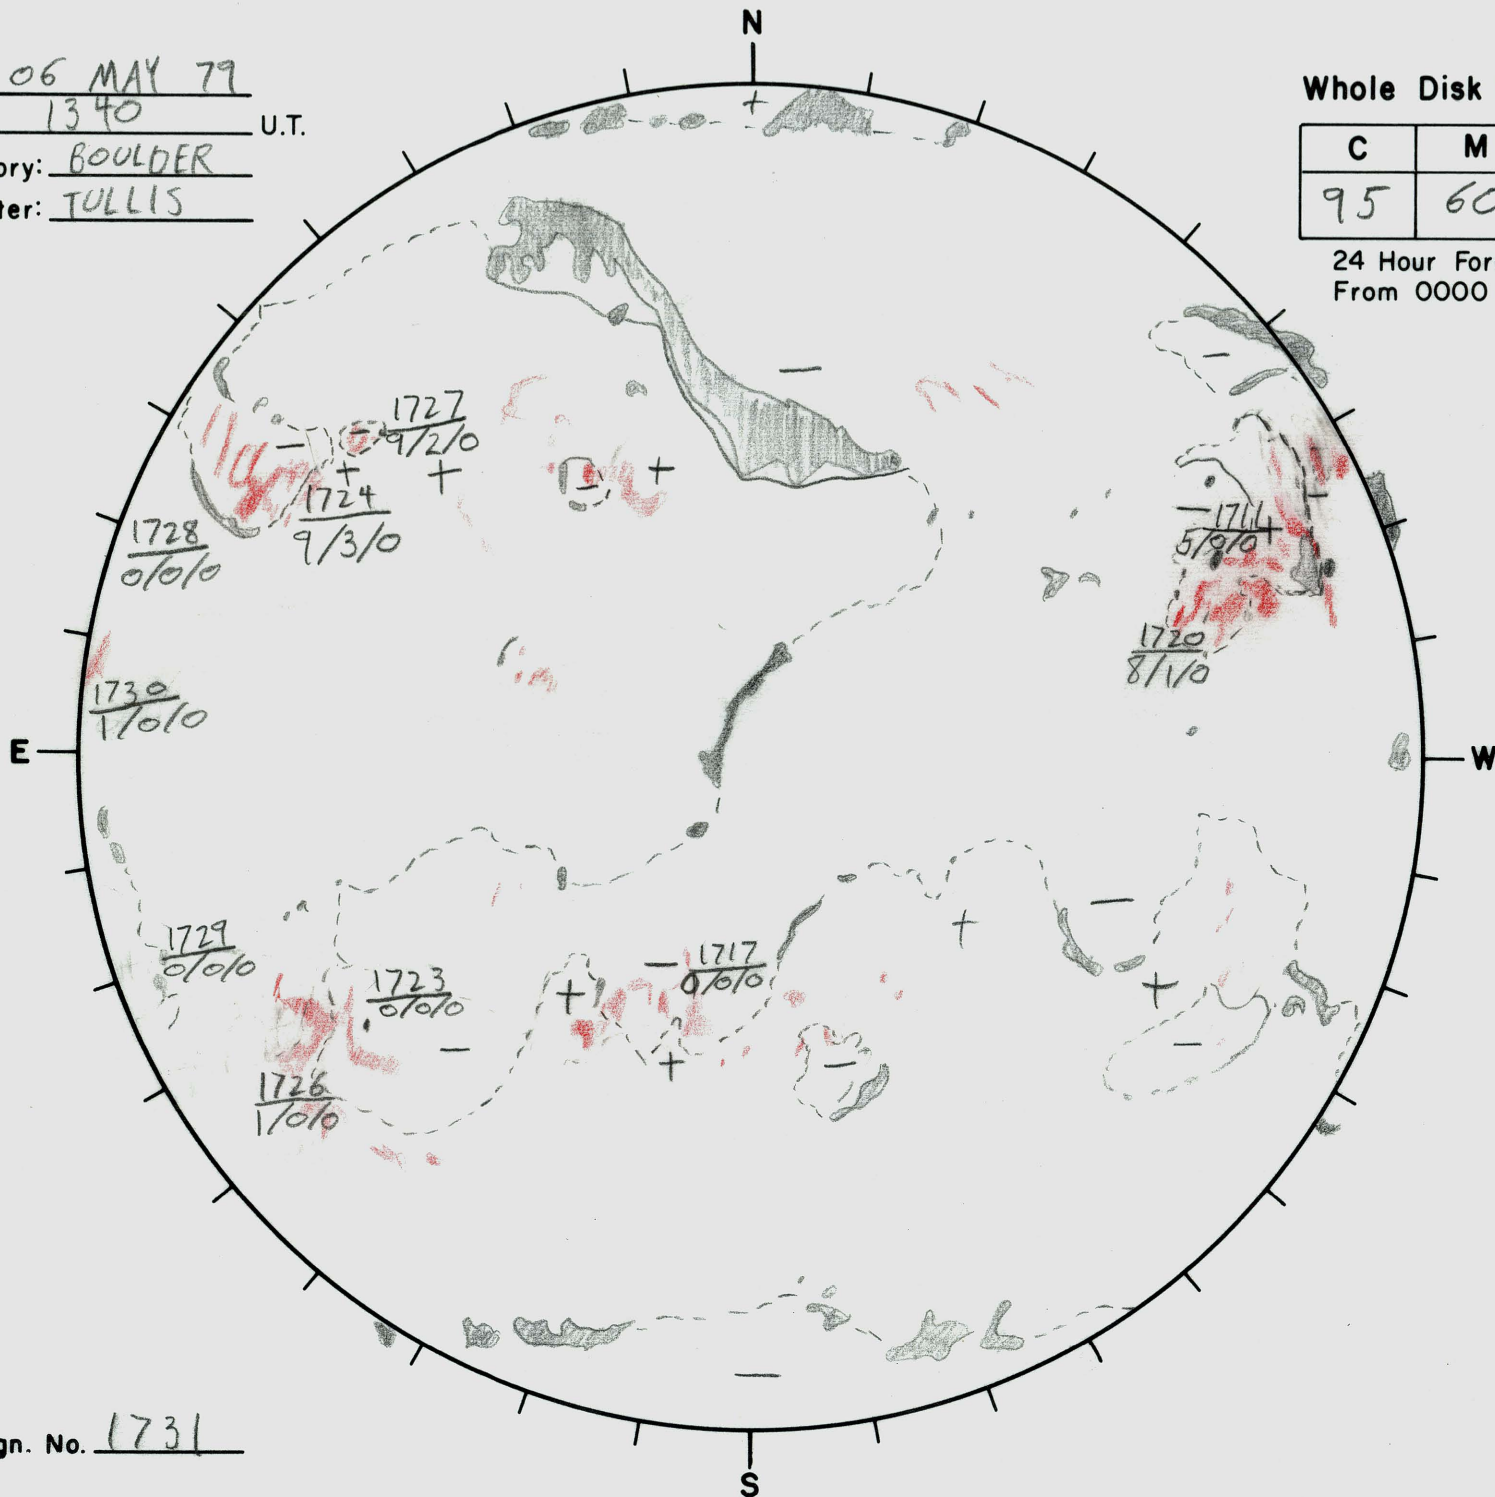

Date: 06 MAY 79
 Time: 1340 U.T.
 Observatory: BOULDER
 Forecaster: TULLIS

Whole Disk Forecast

C	M	X
95	60	06

24 Hour Forecast
 From 0000 U.T. to 0000 U.T.

Next Rgn. No. 1731

L_t 228
 B_t -3.6