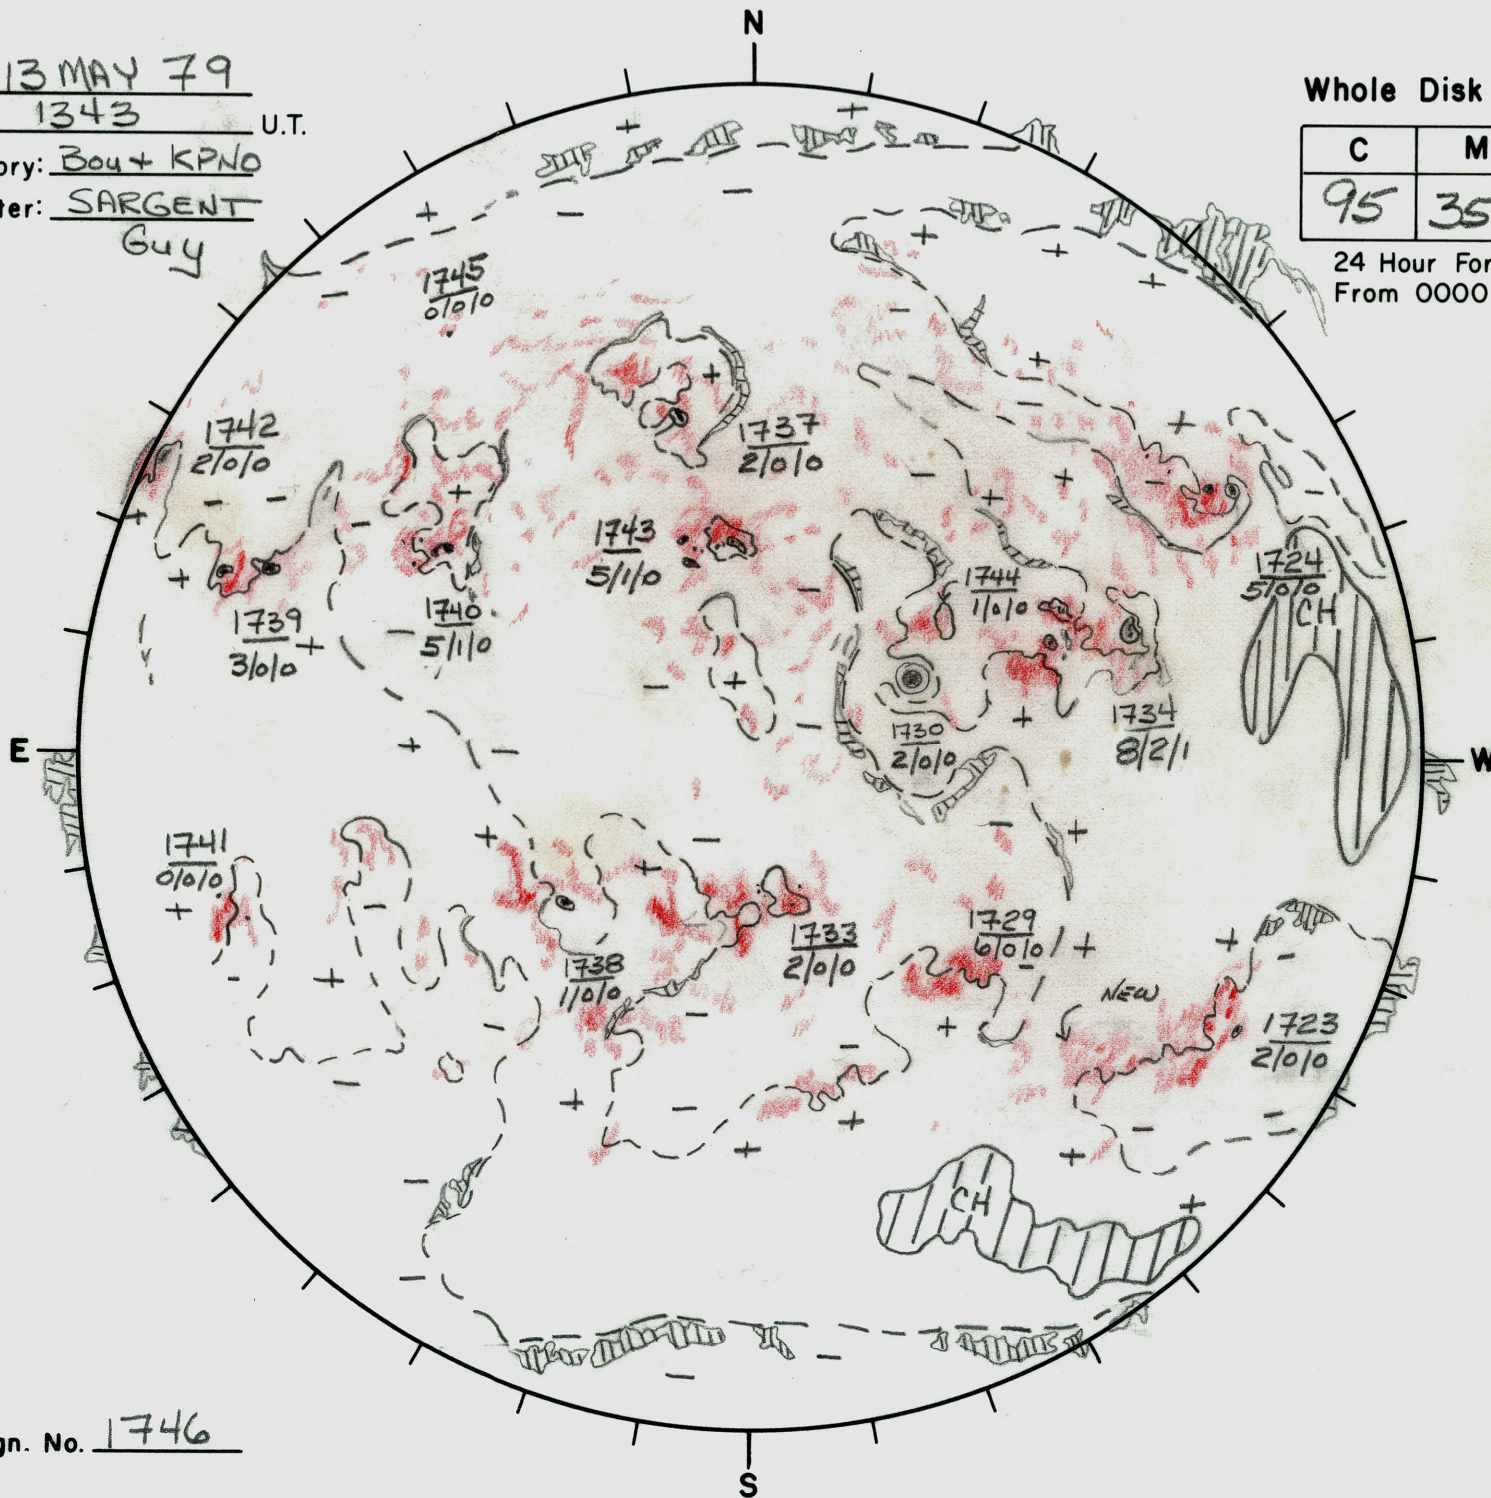

Date: 13 MAY 79
 Time: 1343 U.T.
 Observatory: Bou + KPNO
 Forecaster: SARGENT

Whole Disk Forecast

C	M	X
95	35	05

24 Hour Forecast
 From 0000 U.T. to 0000 U.T.

Next Rgn. No. 1746

L_t 135.4
 B_t -2.85