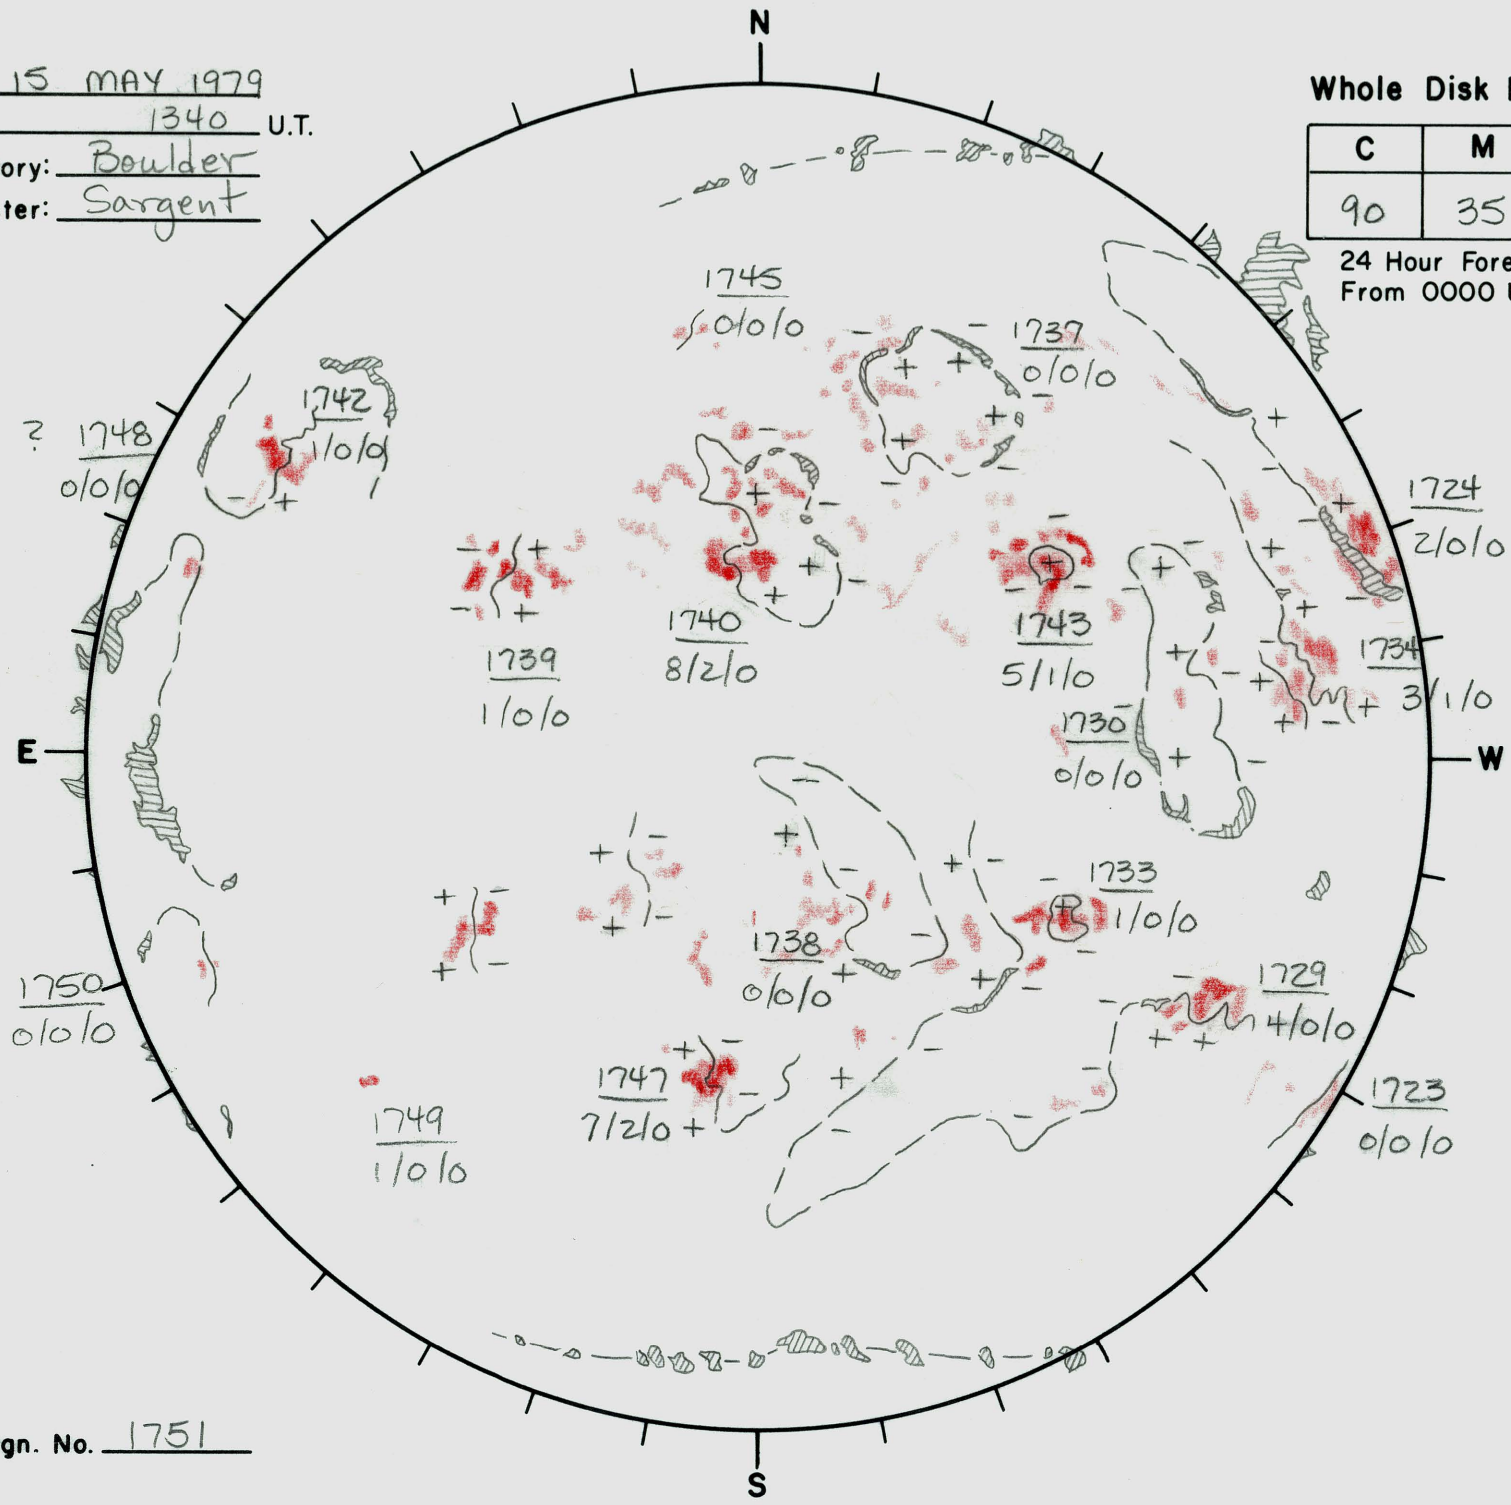

Date: 15 MAY 1979
 Time: 1340 U.T.
 Observatory: Boulder
 Forecaster: Sargent

Whole Disk Forecast

C	M	X
90	35	05

24 Hour Forecast
 From 0000 U.T. to 0000 U.T.

Next Rgn. No. 1751

L† 110°
 B† -2.8°