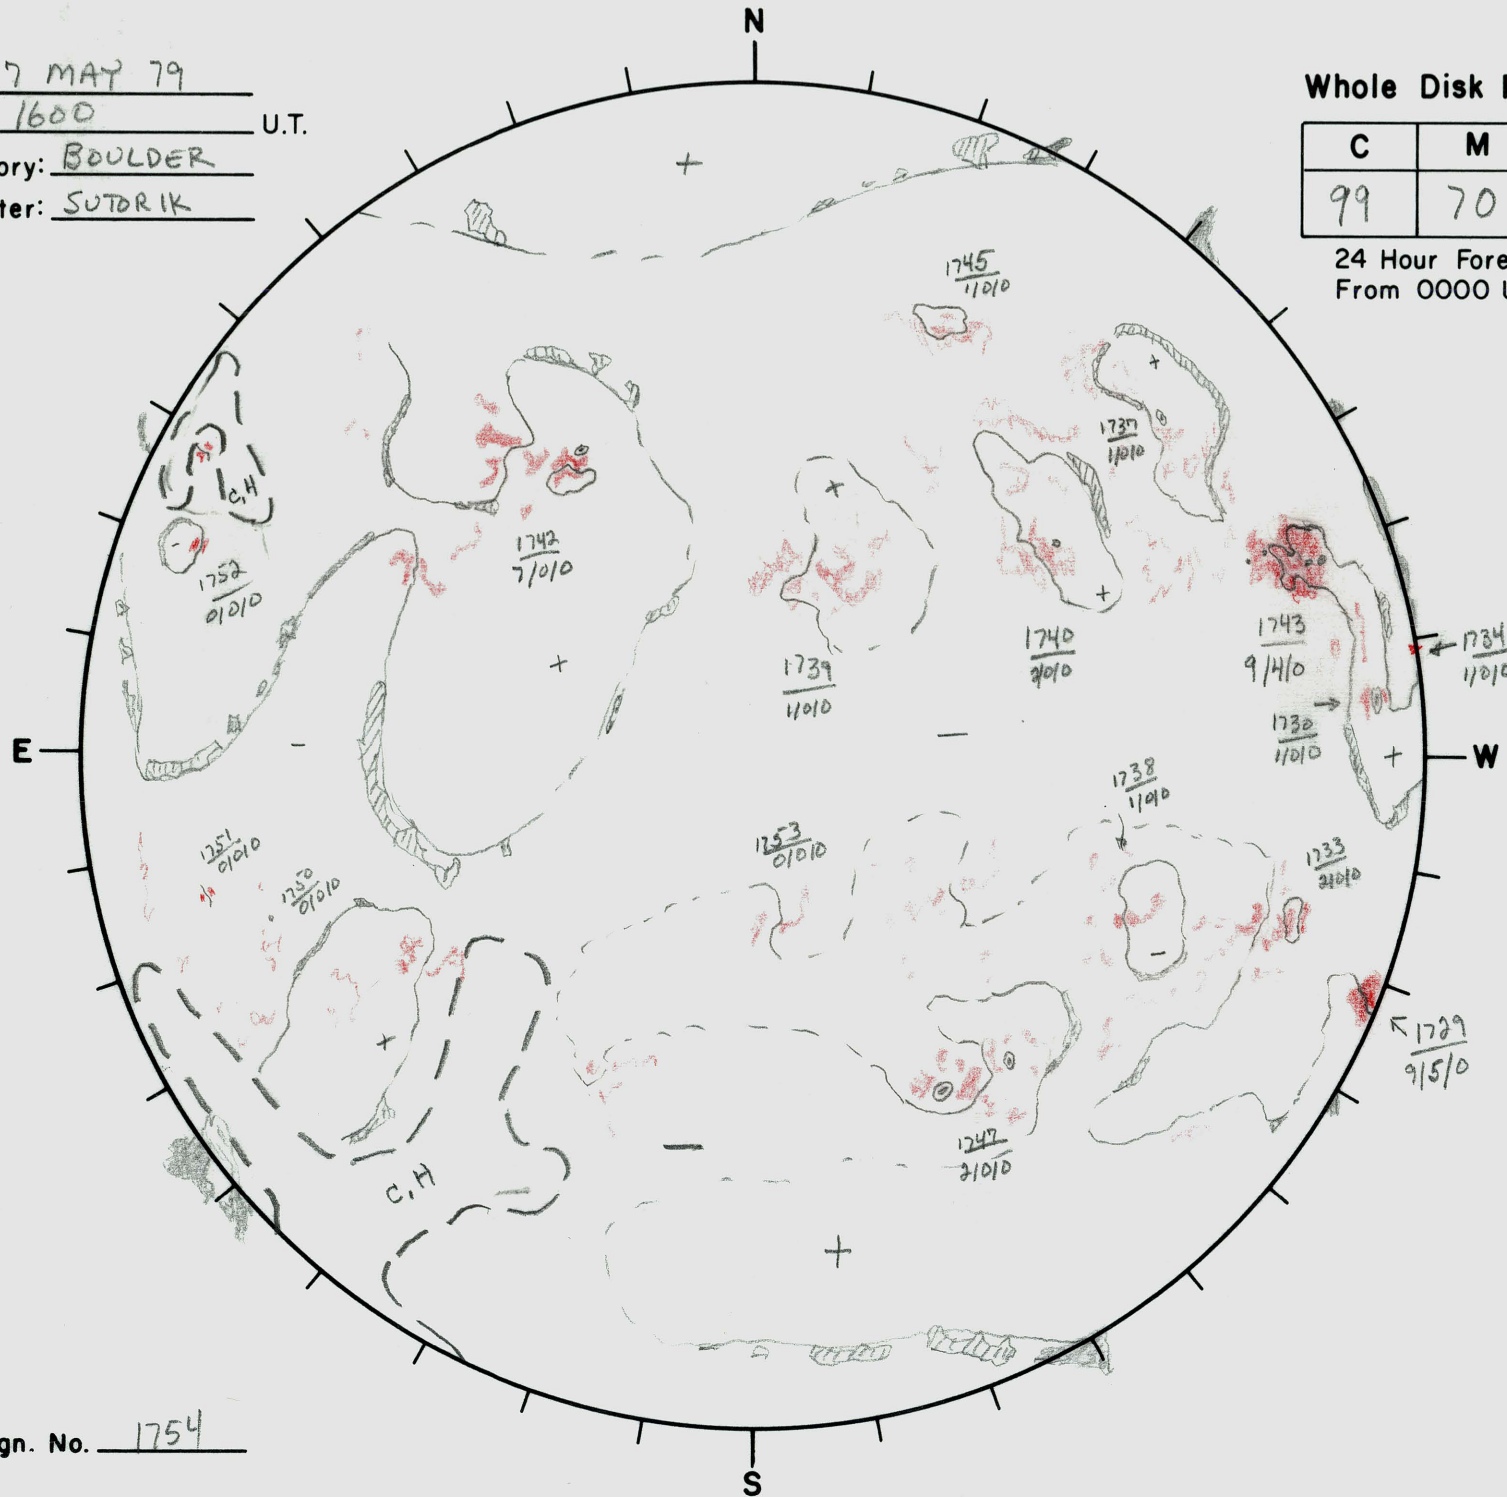

Date: 17 MAY 79
 Time: 1600 U.T.
 Observatory: BOULDER
 Forecaster: SUTRIK

Whole Disk Forecast

C	M	X
99	70	05

24 Hour Forecast
 From 0000 U.T. to 0000 U.T.

Next Rgn. No. 1754

L† 081°
 B† -20