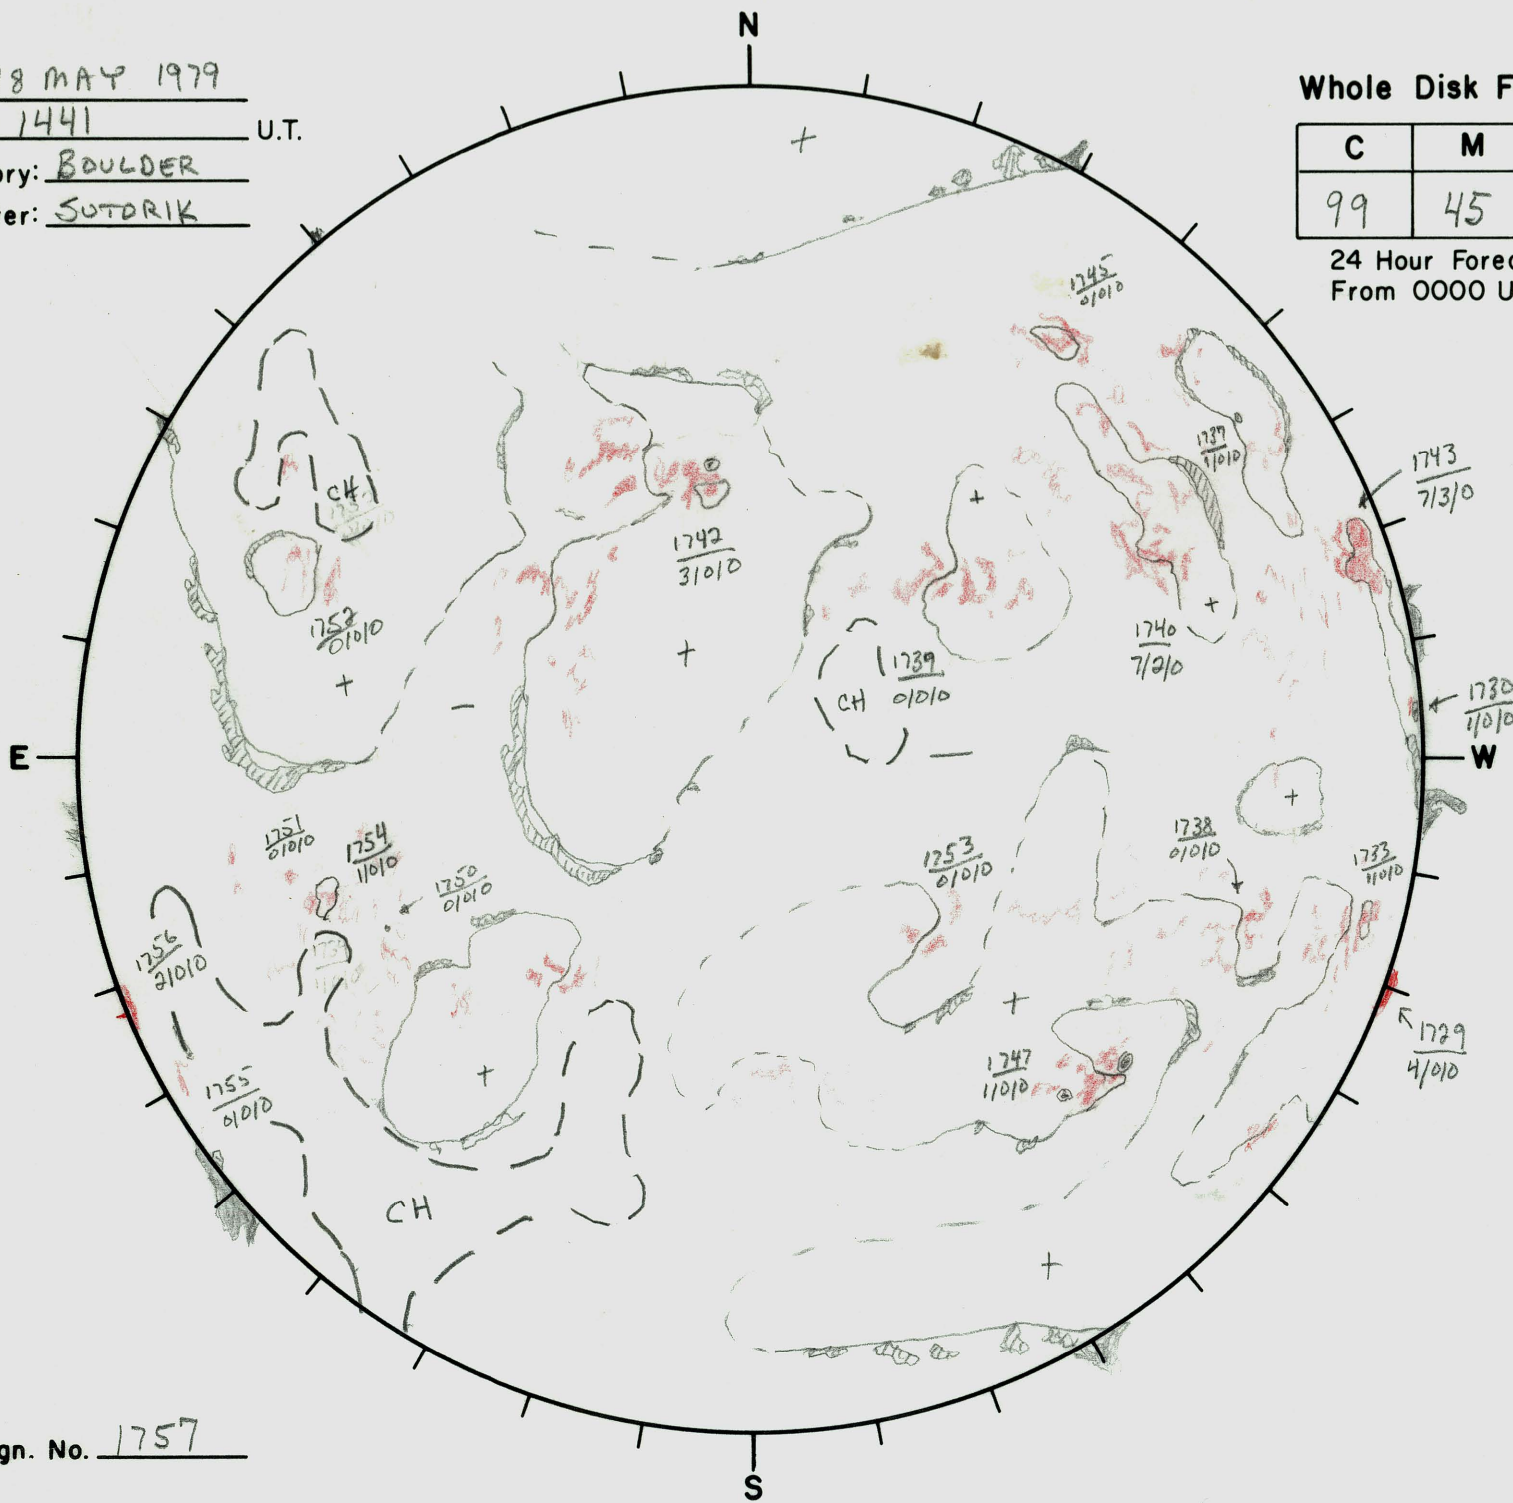

Date: 18 MAY 1979  
 Time: 1441 U.T.  
 Observatory: BOULDER  
 Forecaster: SUTORIK

**Whole Disk Forecast**

C	M	X
99	45	01

24 Hour Forecast  
 From 0000 U.T. to 0000 U.T.

Next Rgn. No. 1757

L† 066  
 B† -20