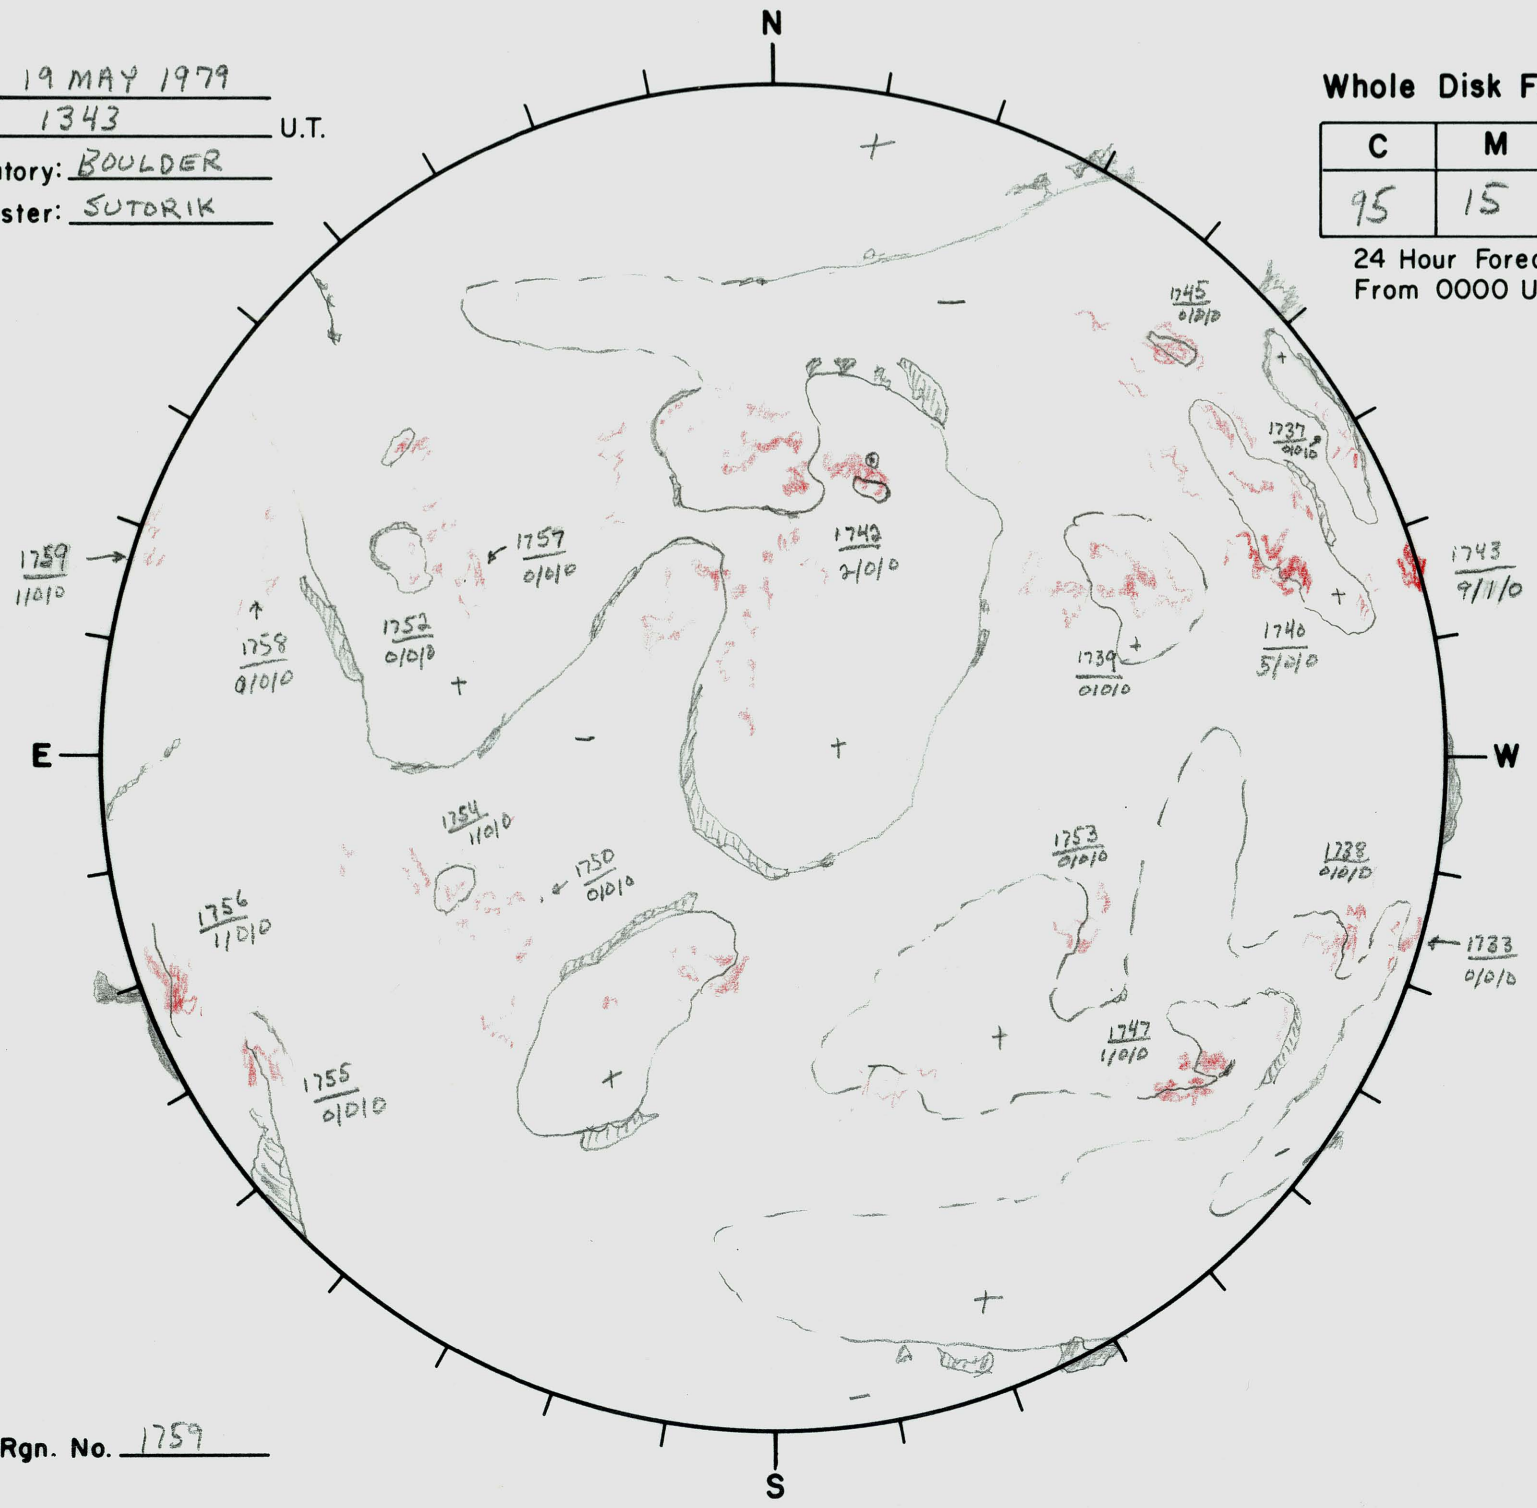

Date: 19 MAY 1979
 Time: 1343 U.T.
 Observatory: BOULDER
 Forecaster: SUTORIK

Whole Disk Forecast

C	M	X
95	15	01

24 Hour Forecast
 From 0000 U.T. to 0000 U.T.

Next Rgn. No. 1759

L† 055
 B† -2°