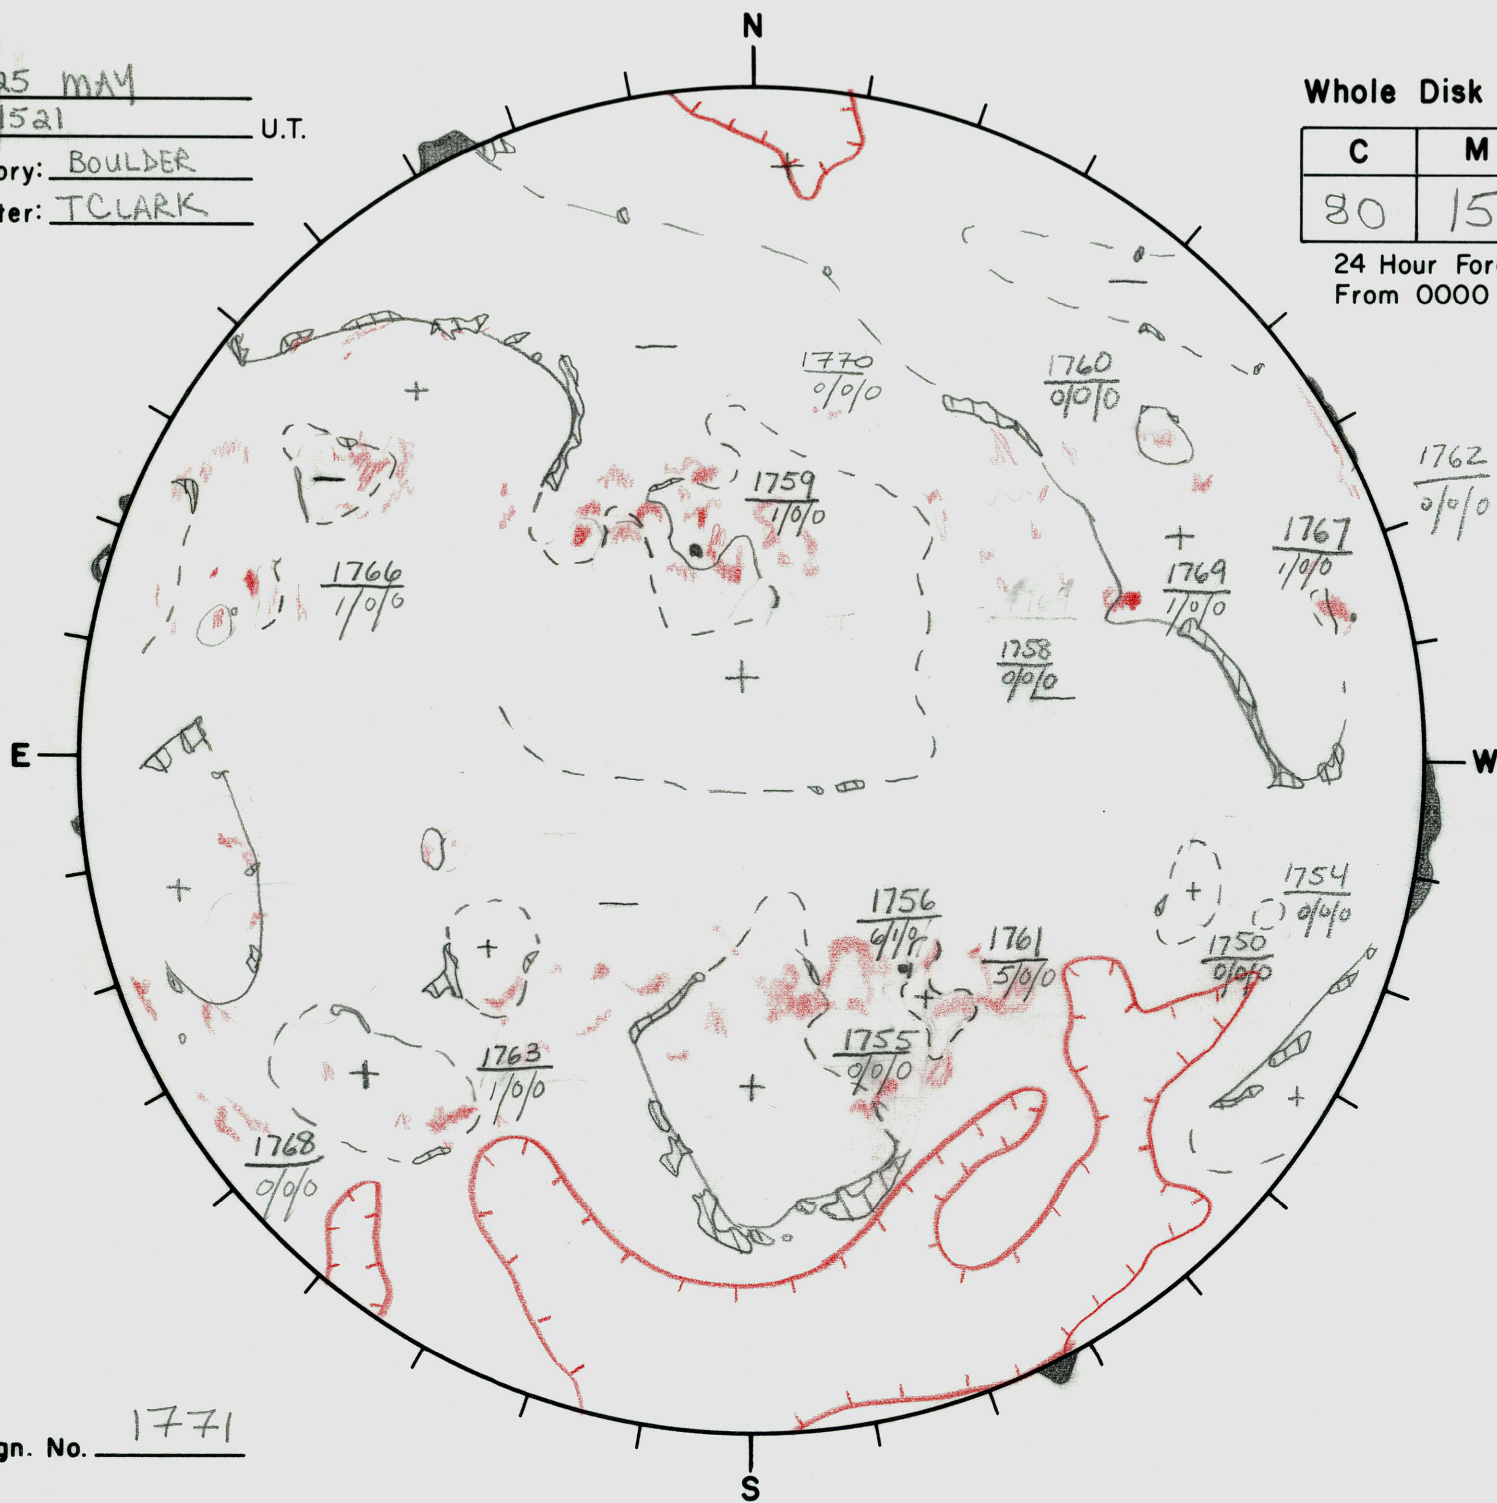

Date: 25 MAY
 Time: 1521 U.T.
 Observatory: BOULDER
 Forecaster: TCLARK

Whole Disk Forecast

C	M	X
80	15	01

24 Hour Forecast
 From 0000 U.T. to 0000 U.T.

Next Rgn. No. 1771

L† 335.1
 B† -1.4