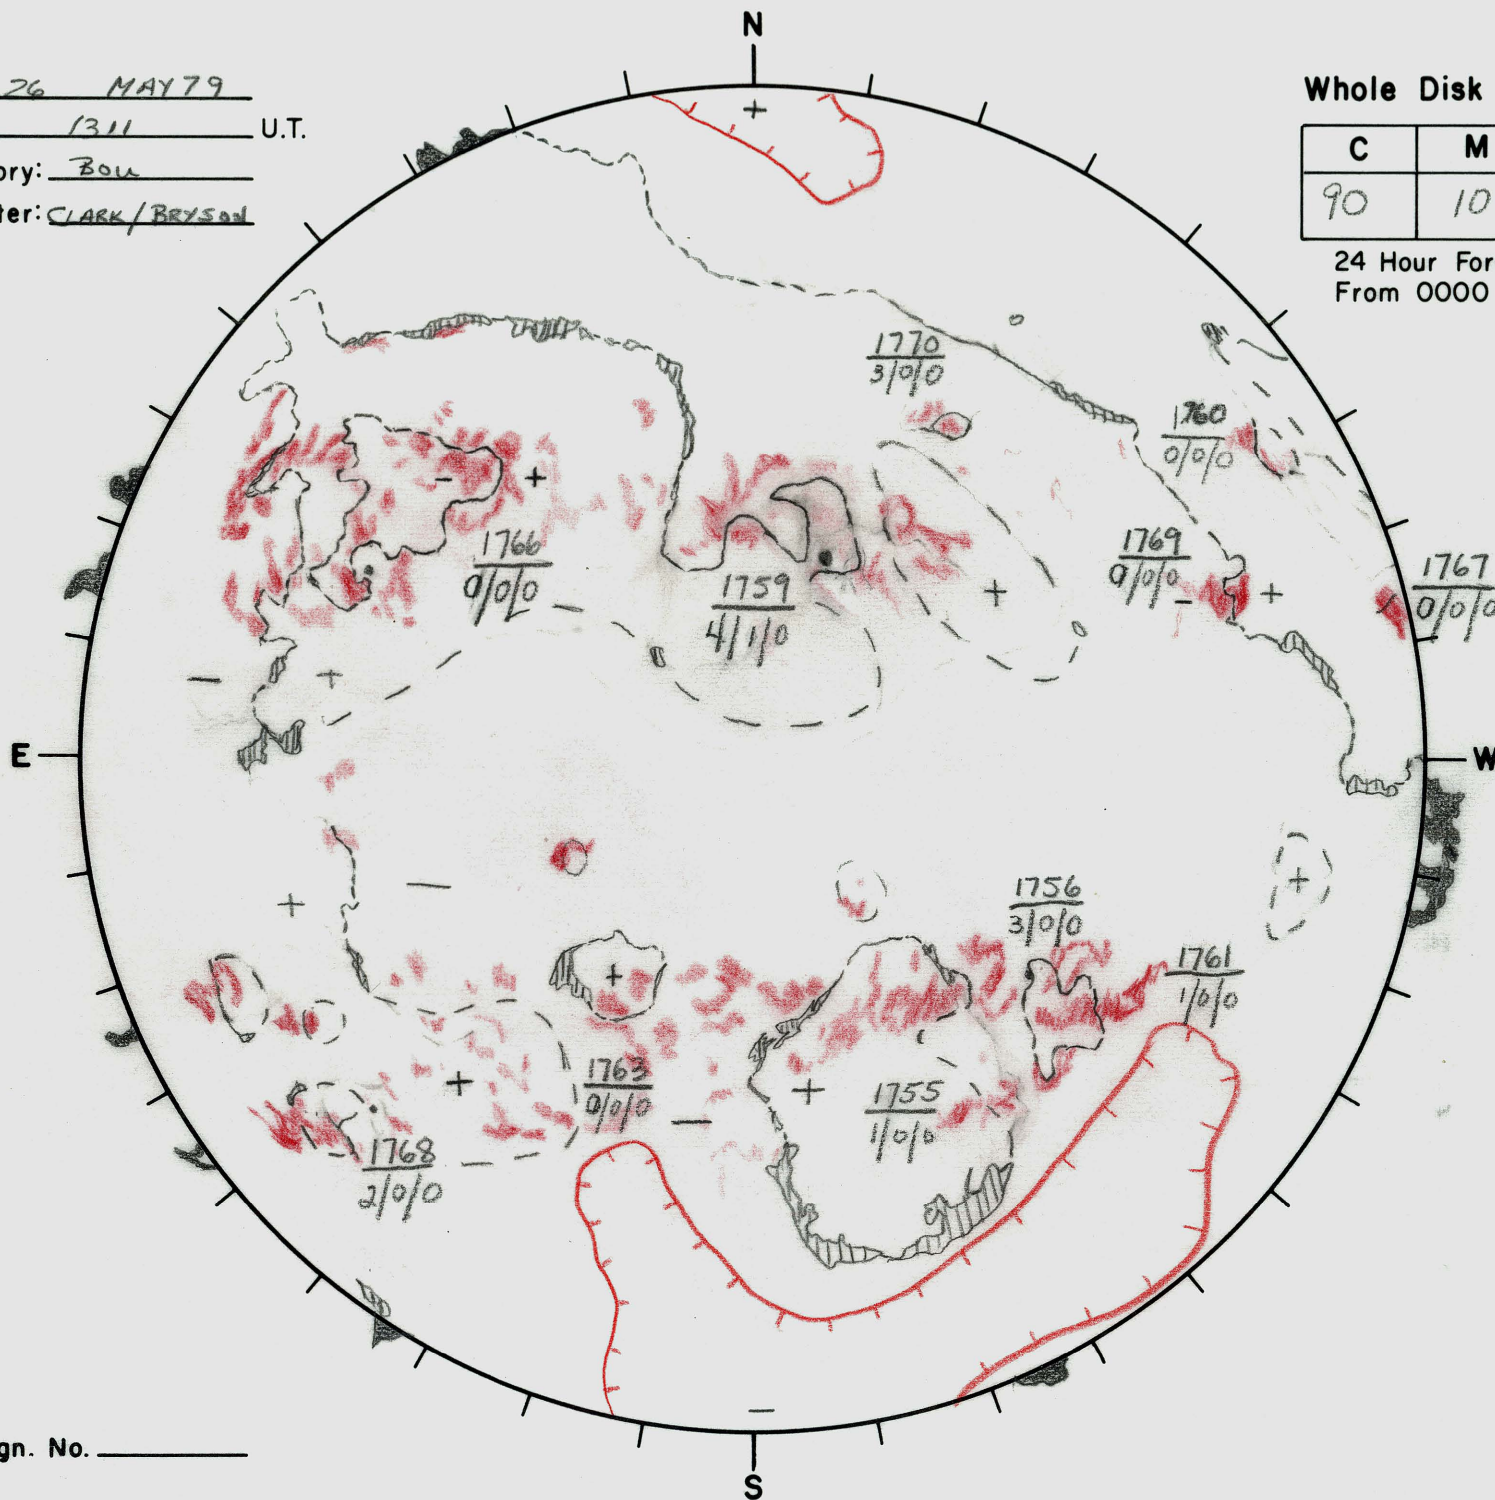

Date: 26 MAY 79

Time: 1311 U.T.

Observatory: Bou

Forecaster: CLARK / BRYSON

Whole Disk Forecast

C	M	X
90	10	01

24 Hour Forecast
From 0000 U.T. to 0000 U.T.

Next Rgn. No. _____

L₊ _____
B₊ _____